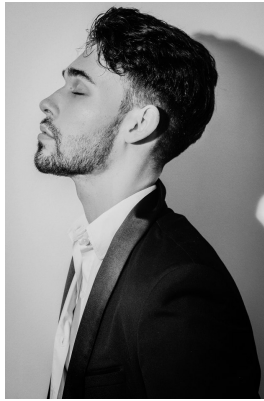

# BOSS MODELS

JOHANNESBURG

## BEVAN LINGARD

Height: 184cm Chest: 101cm Waist: 88cm Shoe: 10 UK Hair: Brown Eyes: Hazel