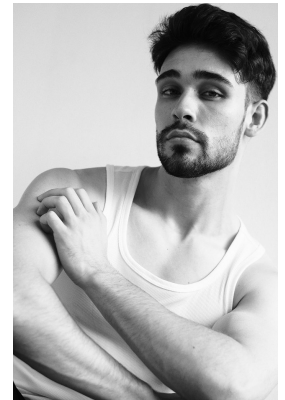

# BOSS MODELS

JOHANNESBURG

## BEVAN LINGARD

Height: 184cm Chest: 101cm Waist: 88cm Shoe: 10 UK Hair: Brown Eyes: Hazel