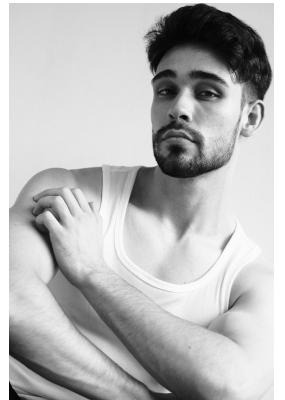

# BOSS MODELS

JOHANNESBURG

## BEVAN LINGARD

Height: 184cm Chest: 101cm Waist: 88cm Shoe: 10 UK Hair: Brown Eyes: Hazel