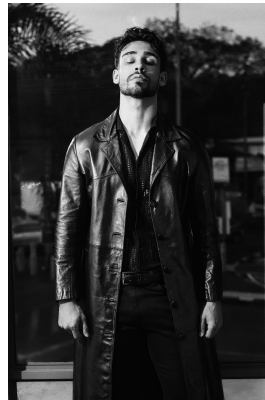

# BOSS MODELS

JOHANNESBURG

## BEVAN LINGARD

Height: 184cm Chest: 101cm Waist: 88cm Shoe: 10 UK Hair: Brown Eyes: Hazel