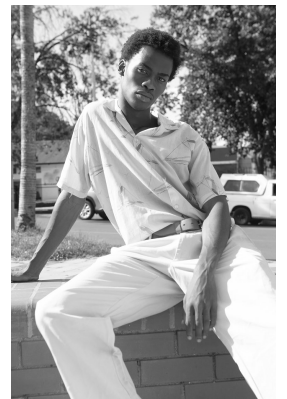

# BOSS MODELS

JOHANNESBURG

AKHONA NTLABATI

Height: 189cm Chest: 91cm Waist: 73cm Shoe: 9 UK Hair: Black Eyes: Brown

## AKHONA NTLABATI

Height: 189cm Chest: 91cm Waist: 73cm Shoe: 9 UK Hair: Black Eyes: Brown