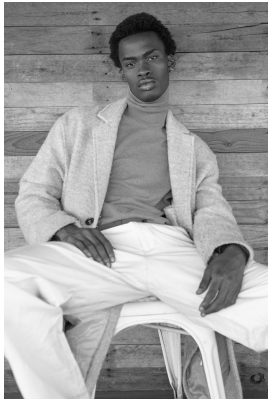

BOSS MODELS

JOHANNESBURG

AKHONA NTLABATI

Height: 189cm Chest: 91cm Waist: 73cm Shoe: 9 UK Hair: Black Eyes: Brown

BOSS MODELS

JOHANNESBURG

AKHONA NTLABATI

Height: 189cm Chest: 91cm Waist: 73cm Shoe: 9 UK Hair: Black Eyes: Brown