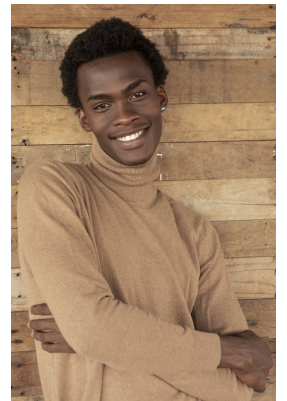

BOSS MODELS

JOHANNESBURG

AKHONA NTLABATI

Height: 189cm Chest: 91cm Waist: 73cm Shoe: 9 UK Hair: Black Eyes: Brown

BOSS MODELS

JOHANNESBURG

AKHONA NTLABATI

Height: 189cm Chest: 91cm Waist: 73cm Shoe: 9 UK Hair: Black Eyes: Brown