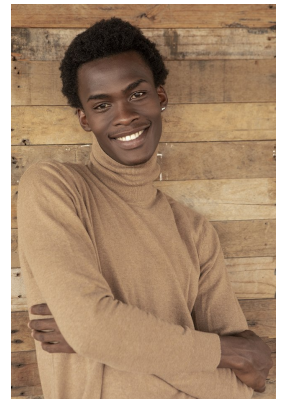

# BOSS MODELS

JOHANNESBURG

AKHONA NTLABATI

Height: 189cm Chest: 91cm Waist: 73cm Shoe: 9 UK Hair: Black Eyes: Brown

# BOSS MODELS

JOHANNESBURG

## AKHONA NTLABATI

Height: 189cm Chest: 91cm Waist: 73cm Shoe: 9 UK Hair: Black Eyes: Brown