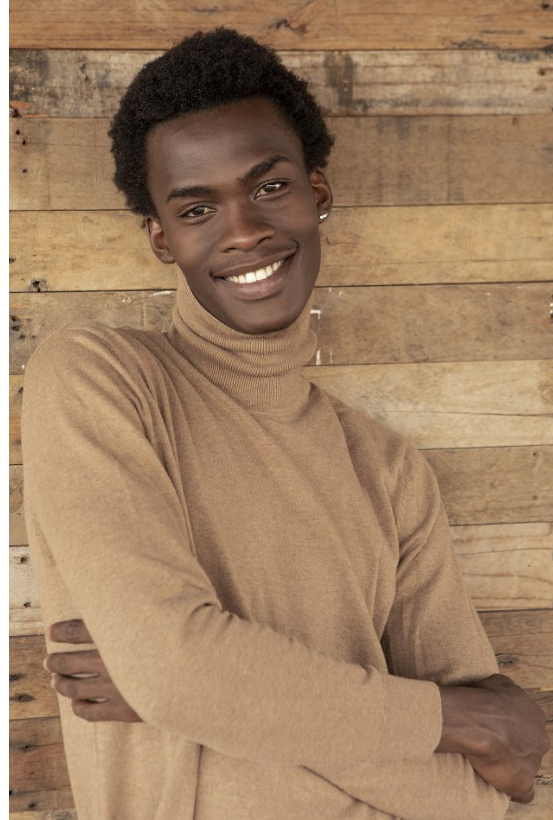

BOSS MODELS

JOHANNESBURG

AKHONA NTLABATI

Height: 189cm Chest: 91cm Waist: 73cm Shoe: 9 UK Hair: Black Eyes: Brown