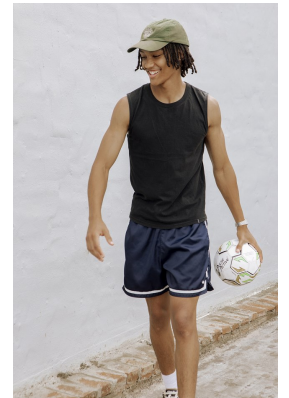

## JORDYN BEILING

Height: 185cm Chest: 91cm Waist: 79cm Shoe: 9 UK Hair: Brown Eyes: Brown