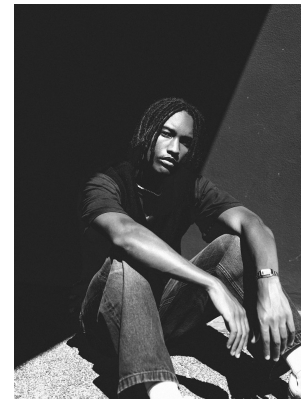

# BOSS MODELS

JOHANNESBURG

## JORDYN BEILING

Height: 185cm Chest: 91cm Waist: 79cm Shoe: 9 UK Hair: Brown Eyes: Brown