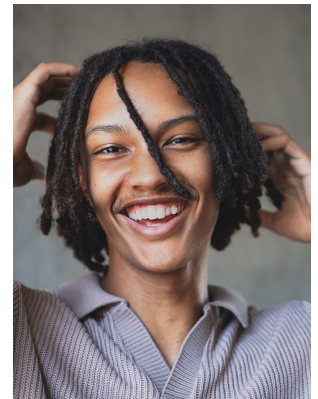

## JORDYN BEILING

Height: 185cm Chest: 91cm Waist: 79cm Shoe: 9 UK Hair: Brown Eyes: Brown