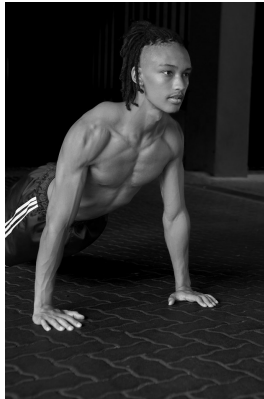

## JORDYN BEILING

Height: 185cm Chest: 91cm Waist: 79cm Shoe: 9 UK Hair: Brown Eyes: Brown