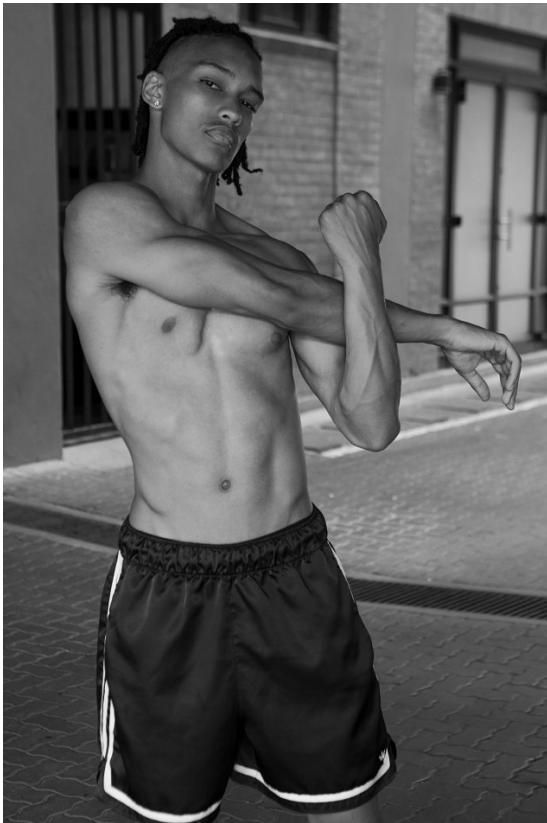

BOSS MODELS

JOHANNESBURG

JORDYN BEILING

Height: 185cm Chest: 91cm Waist: 79cm Shoe: 9 UK Hair: Brown Eyes: Brown

BOSS MODELS

JOHANNESBURG

JORDYN BEILING

Height: 185cm Chest: 91cm Waist: 79cm Shoe: 9 UK Hair: Brown Eyes: Brown