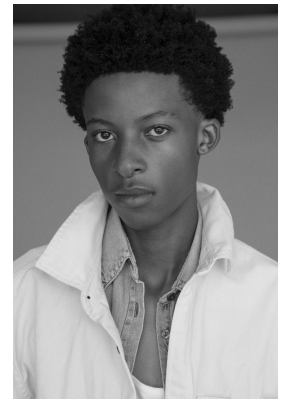

BOSS MODELS

JOHANNESBURG

LEBOGANG MATJELE

Height: 181cm Chest: 82cm Waist: 70cm Shoe: 7 UK Hair: Black Eyes: Brown