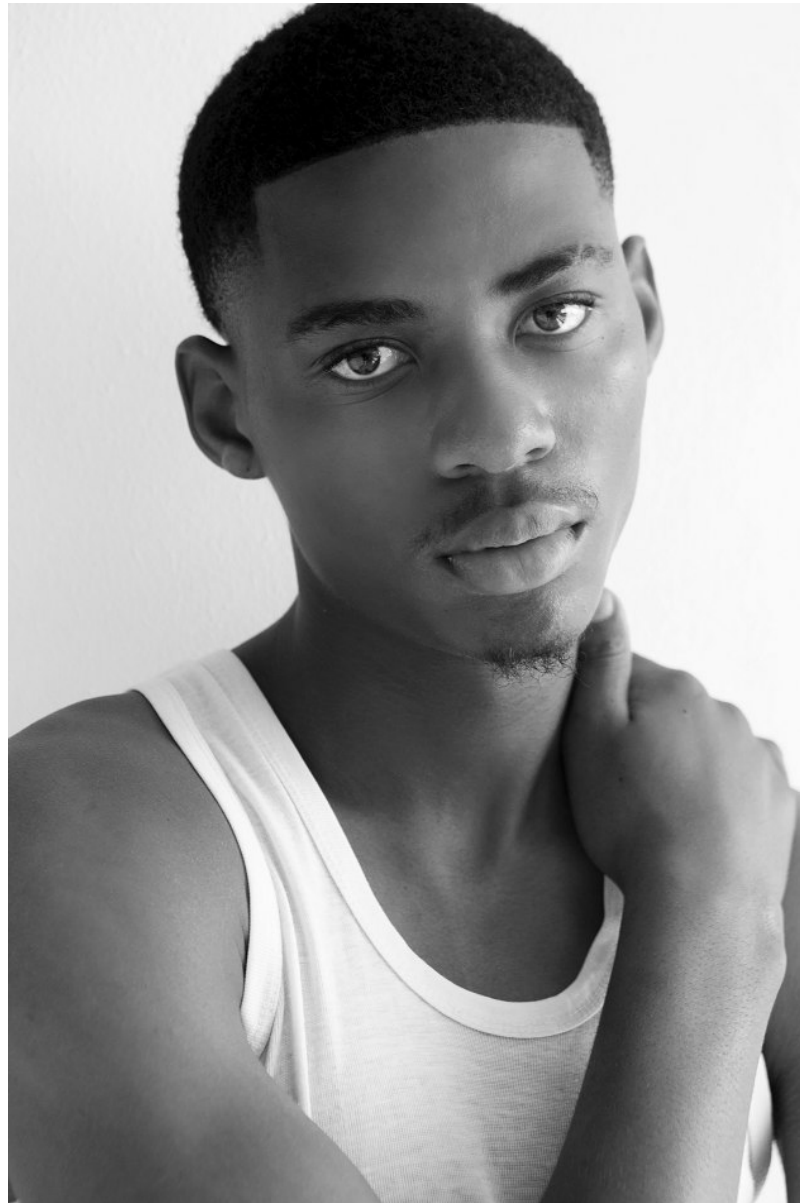

BOSS MODELS

JOHANNESBURG

ELLY BOKIKI

Height: 187cm Chest: 85cm Waist: 80cm Shoe: 10 UK Hair: Brown Eyes: Hazel

BOSS MODELS

JOHANNESBURG

ELLY BOKIKI

Height: 187cm Chest: 85cm Waist: 80cm Shoe: 10 UK Hair: Brown Eyes: Hazel