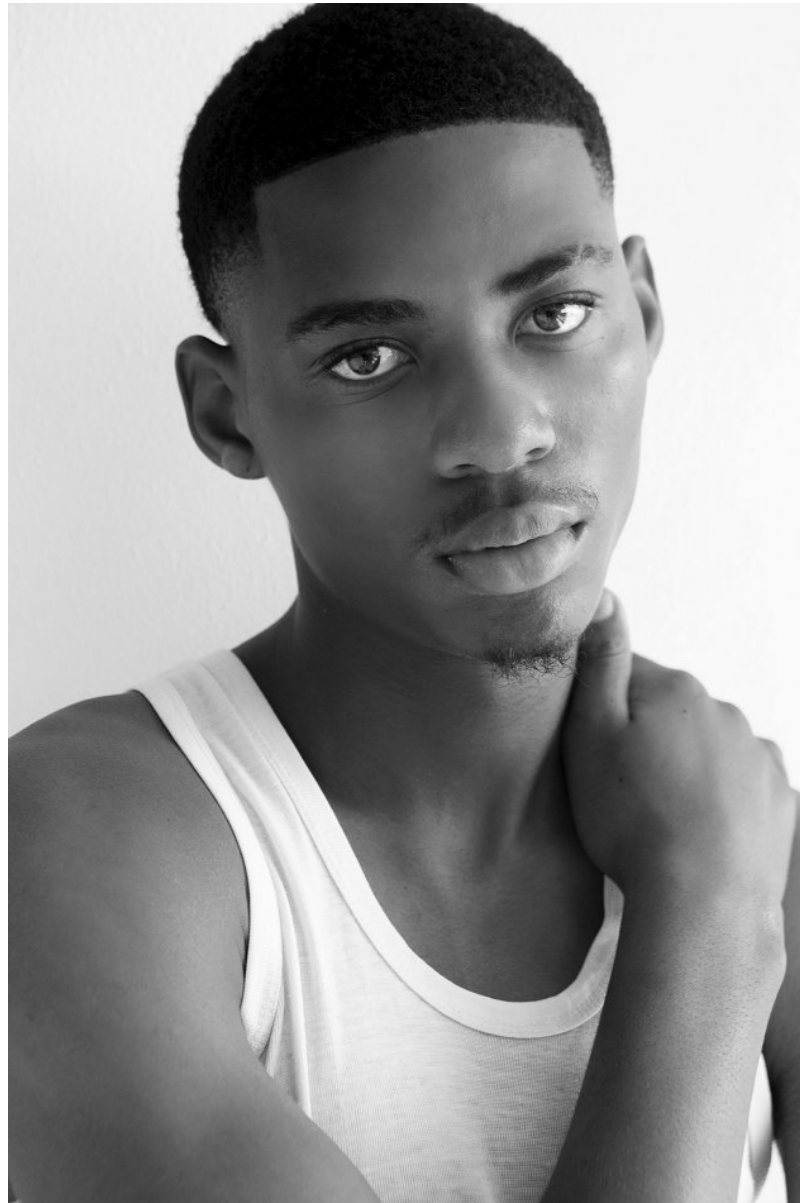

ELLY BOKIKI

BOSS MODELS

JOHANNESBURG

ELLY BOKIKI

Height: 187cm Chest: 85cm Waist: 80cm Shoe: 10 UK Hair: Brown Eyes: Hazel