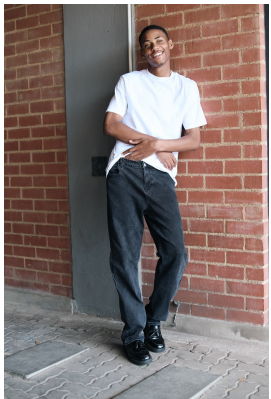

# BOSS MODELS

JOHANNESBURG

ELLY BOKIKI

Height: 187cm Chest: 85cm Waist: 80cm Shoe: 10 UK Hair: Brown Eyes: Hazel