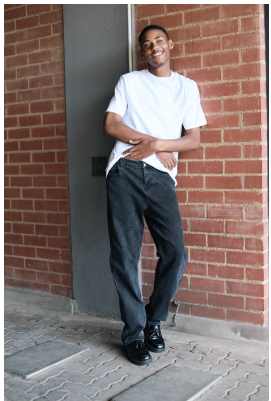

# BOSS MODELS

JOHANNESBURG

ELLY BOKIKI

Height: 187cm Chest: 85cm Waist: 80cm Shoe: 10 UK Hair: Brown Eyes: Hazel