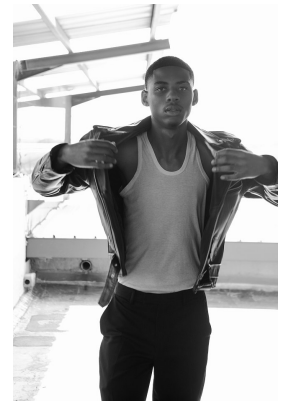

# BOSS MODELS

JOHANNESBURG

ELLY BOKIKI

Height: 187cm Chest: 85cm Waist: 80cm Shoe: 10 UK Hair: Brown Eyes: Hazel