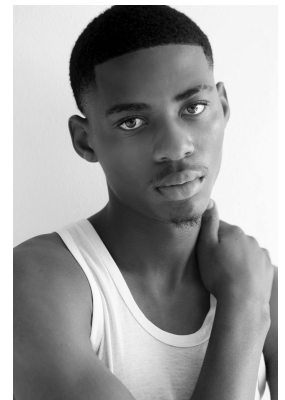

# BOSS MODELS

JOHANNESBURG

ELLY BOKIKI

Height: 187cm Chest: 85cm Waist: 80cm Shoe: 10 UK Hair: Brown Eyes: Hazel