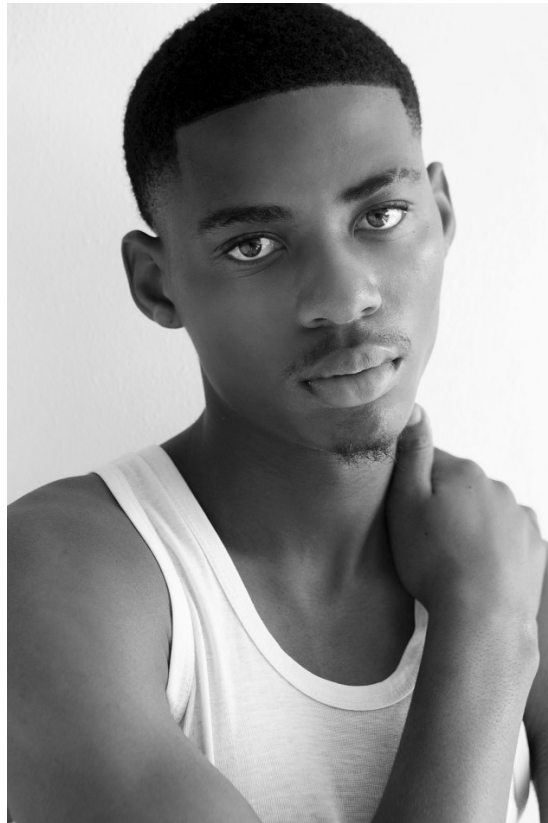

BOSS MODELS

JOHANNESBURG

ELLY BOKIKI

Height: 187cm Chest: 85cm Waist: 80cm Shoe: 10 UK Hair: Brown Eyes: Hazel

BOSS MODELS

JOHANNESBURG

ELLY BOKIKI

Height: 187cm Chest: 85cm Waist: 80cm Shoe: 10 UK Hair: Brown Eyes: Hazel

BOSS MODELS

JOHANNESBURG

ELLY BOKIKI

Height: 187cm Chest: 85cm Waist: 80cm Shoe: 10 UK Hair: Brown Eyes: Hazel