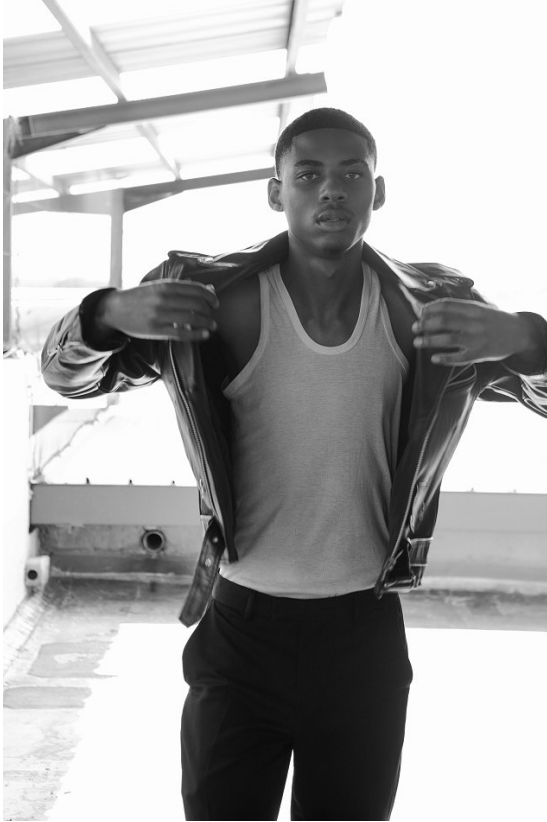

BOSS MODELS

JOHANNESBURG

ELLY BOKIKI

Height: 187cm Chest: 85cm Waist: 80cm Shoe: 10 UK Hair: Brown Eyes: Hazel

BOSS MODELS

JOHANNESBURG

ELLY BOKIKI

Height: 187cm Chest: 85cm Waist: 80cm Shoe: 10 UK Hair: Brown Eyes: Hazel

BOSS MODELS

JOHANNESBURG

ELLY BOKIKI

Height: 187cm Chest: 85cm Waist: 80cm Shoe: 10 UK Hair: Brown Eyes: Hazel