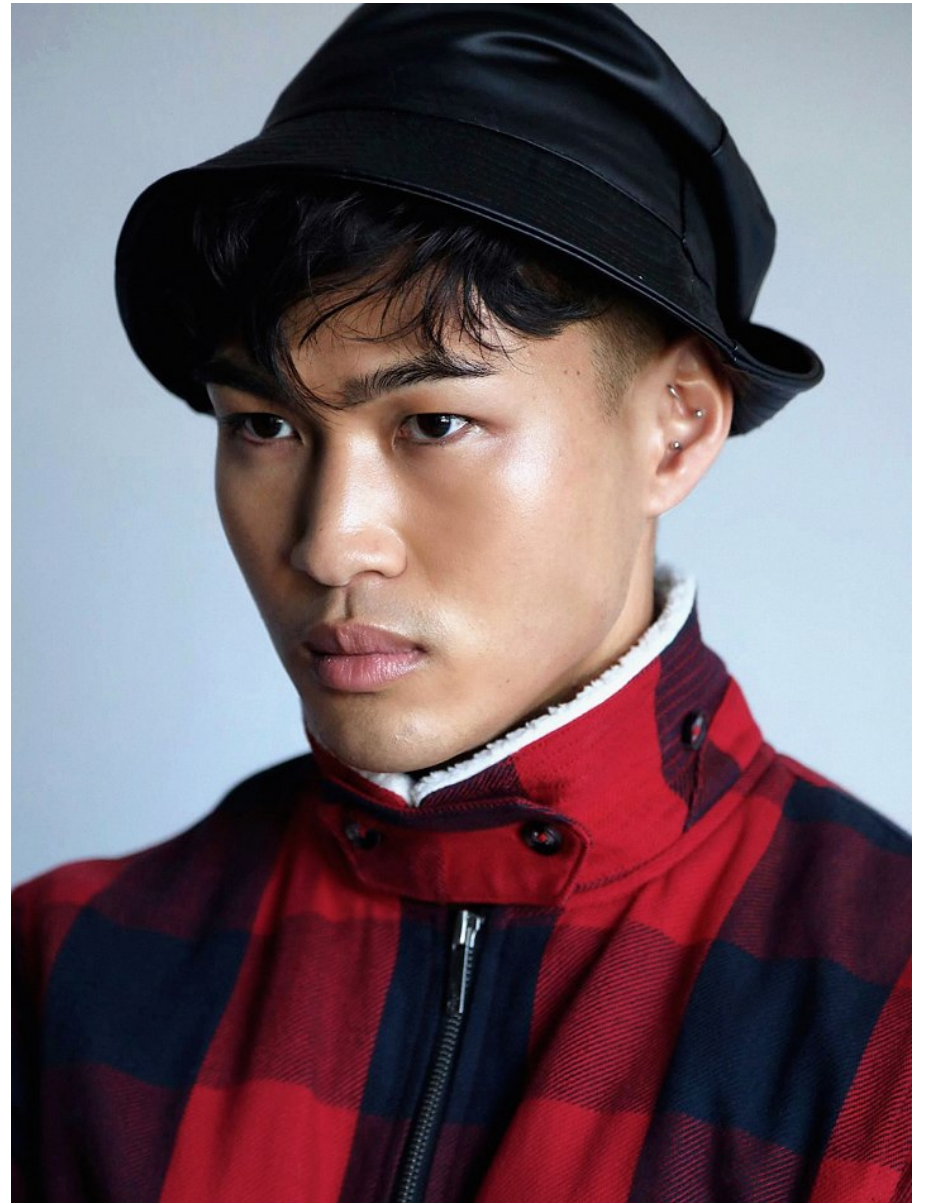

BOSS MODELS

JOHANNESBURG

JASON FORD

Height: 177cm Chest: 92cm Waist: 77cm Suit: 30 Shoe: 9 UK Hair: Black Eyes: Brown