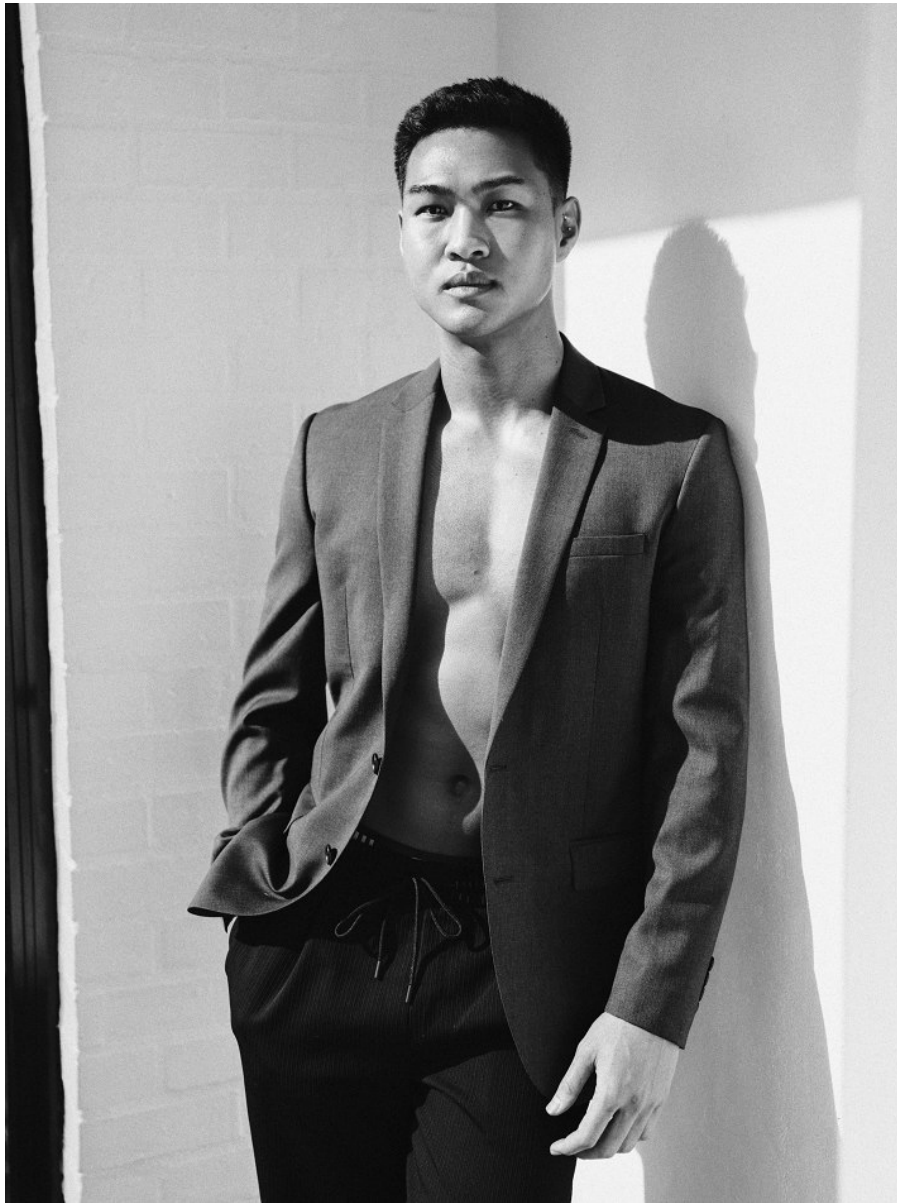

BOSS MODELS

JOHANNESBURG

JASON FORD

Height: 177cm Chest: 92cm Waist: 77cm Suit: 30 Shoe: 9 UK Hair: Black Eyes: Brown

BOSS MODELS

JOHANNESBURG

JASON FORD

Height: 177cm Chest: 92cm Waist: 77cm Suit: 30 Shoe: 9 UK Hair: Black Eyes: Brown