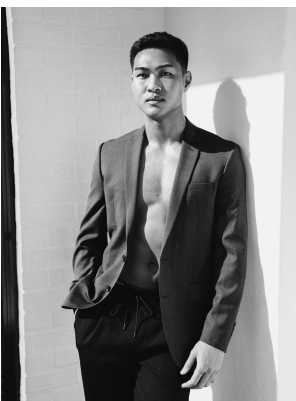

BOSS MODELS

JOHANNESBURG

JASON FORD

Height: 177cm Chest: 92cm Waist: 77cm Suit: 30 Shoe: 9 UK Hair: Black Eyes: Brown