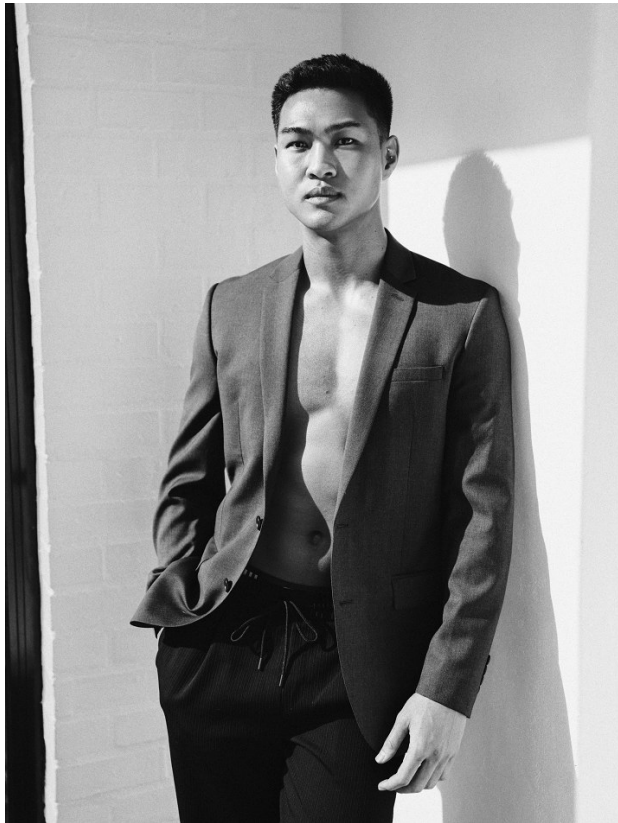

BOSS MODELS

JOHANNESBURG

JASON FORD

Height: 177cm Chest: 92cm Waist: 77cm Suit: 30 Shoe: 9 UK Hair: Black Eyes: Brown

BOSS MODELS

JOHANNESBURG

JASON FORD

Height: 177cm Chest: 92cm Waist: 77cm Suit: 30 Shoe: 9 UK Hair: Black Eyes: Brown