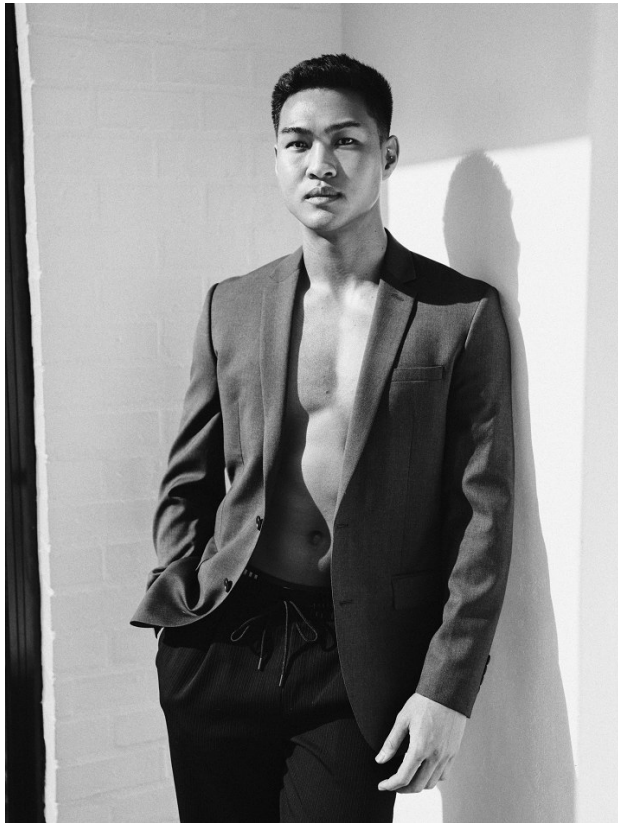

# BOSS MODELS

JOHANNESBURG

JASON FORD

Height: 177cm Chest: 92cm Waist: 77cm Suit: 30 Shoe: 9 UK Hair: Black Eyes: Brown