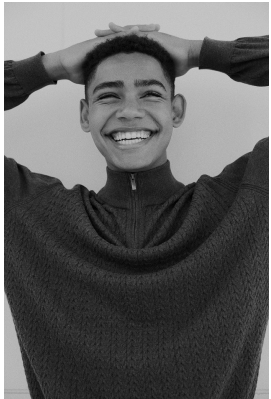

BOSS MODELS

JOHANNESBURG

DANTE TAMBO

Height: 183cm Chest: 102cm Waist: 85cm Shoe: 11 UK Hair: Brown Eyes: Brown

BOSS MODELS

JOHANNESBURG

DANTE TAMBO

Height: 183cm Chest: 102cm Waist: 85cm Shoe: 11 UK Hair: Brown Eyes: Brown