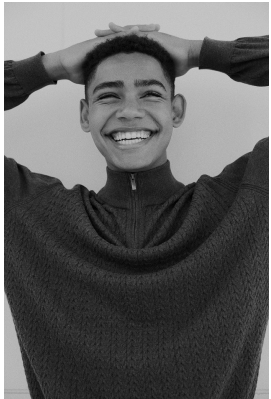

BOSS MODELS

JOHANNESBURG

DANTE TAMBO

Height: 180cm Chest: 101cm Waist: 81cm Shoe: 11 UK Hair: Brown Eyes: Brown

BOSS MODELS

JOHANNESBURG

DANTE TAMBO

Height: 180cm Chest: 101cm Waist: 81cm Shoe: 11 UK Hair: Brown Eyes: Brown