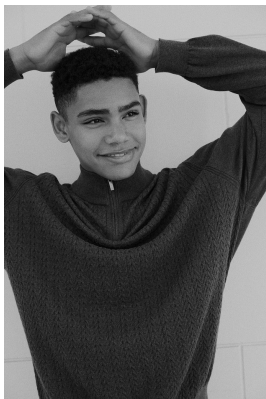

BOSS MODELS

JOHANNESBURG

DANTE TAMBO

Height: 180cm Chest: 101cm Waist: 81cm Shoe: 11 UK Hair: Brown Eyes: Brown

BOSS MODELS

JOHANNESBURG

DANTE TAMBO

Height: 180cm Chest: 101cm Waist: 81cm Shoe: 11 UK Hair: Brown Eyes: Brown