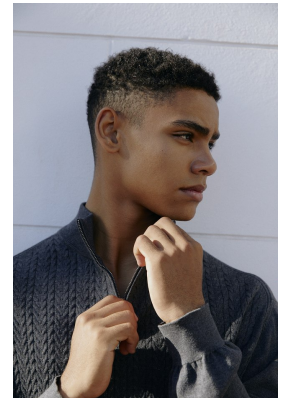

# BOSS MODELS

JOHANNESBURG

## DANTE TAMBO

Height: 183cm Chest: 102cm Waist: 85cm Shoe: 11 UK Hair: Brown Eyes: Brown