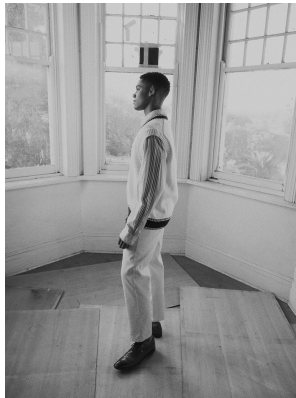

BOSS MODELS

JOHANNESBURG

DANTE TAMBO

Height: 180cm Chest: 101cm Waist: 81cm Shoe: 11 UK Hair: Brown Eyes: Brown

BOSS MODELS

JOHANNESBURG

DANTE TAMBO

Height: 180cm Chest: 101cm Waist: 81cm Shoe: 11 UK Hair: Brown Eyes: Brown