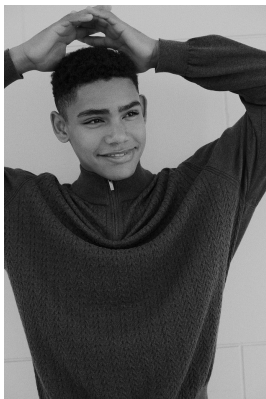

# BOSS MODELS

JOHANNESBURG

## DANTE TAMBO

Height: 183cm Chest: 102cm Waist: 85cm Shoe: 11 UK Hair: Brown Eyes: Brown

# BOSS MODELS

JOHANNESBURG

DANTE TAMBO

Height: 183cm Chest: 102cm Waist: 85cm Shoe: 11 UK Hair: Brown Eyes: Brown