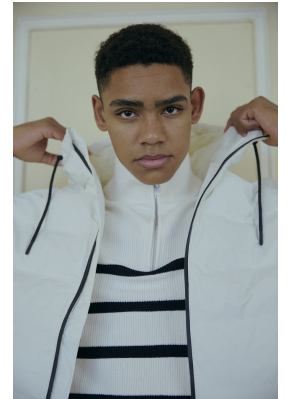

BOSS MODELS

JOHANNESBURG

DANTE TAMBO

Height: 180cm Chest: 101cm Waist: 81cm Shoe: 11 UK Hair: Brown Eyes: Brown

BOSS MODELS

JOHANNESBURG

DANTE TAMBO

Height: 180cm Chest: 101cm Waist: 81cm Shoe: 11 UK Hair: Brown Eyes: Brown