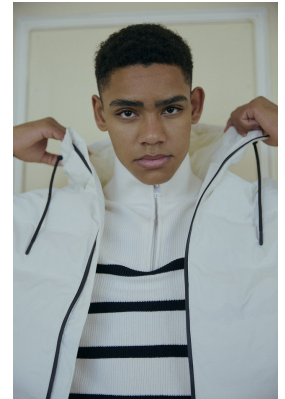

BOSS MODELS

JOHANNESBURG

DANTE TAMBO

Height: 183cm Chest: 102cm Waist: 85cm Shoe: 11 UK Hair: Brown Eyes: Brown

BOSS MODELS

JOHANNESBURG

DANTE TAMBO

Height: 183cm Chest: 102cm Waist: 85cm Shoe: 11 UK Hair: Brown Eyes: Brown