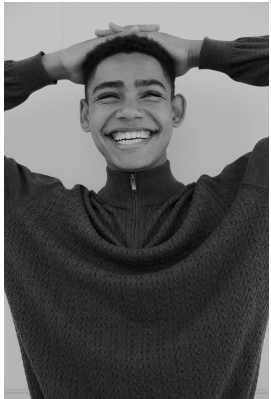

# BOSS MODELS

JOHANNESBURG

## DANTE TAMBO

Height: 183cm Chest: 102cm Waist: 85cm Shoe: 11 UK Hair: Brown Eyes: Brown

# BOSS MODELS

JOHANNESBURG

DANTE TAMBO

Height: 183cm Chest: 102cm Waist: 85cm Shoe: 11 UK Hair: Brown Eyes: Brown