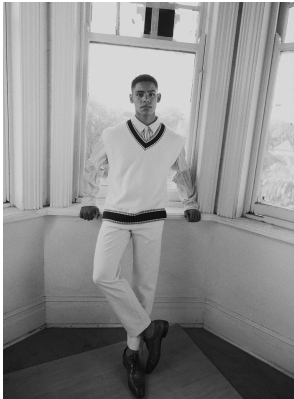

BOSS MODELS

JOHANNESBURG

DANTE TAMBO

Height: 180cm Chest: 101cm Waist: 81cm Shoe: 11 UK Hair: Brown Eyes: Brown

BOSS MODELS

JOHANNESBURG

DANTE TAMBO

Height: 180cm Chest: 101cm Waist: 81cm Shoe: 11 UK Hair: Brown Eyes: Brown