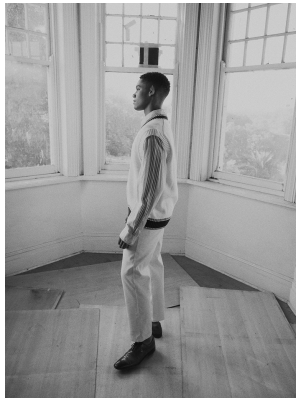

## DANTE TAMBO

Height: 183cm Chest: 102cm Waist: 85cm Shoe: 11 UK Hair: Brown Eyes: Brown