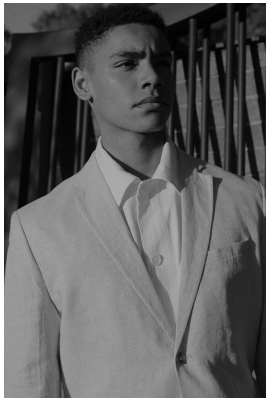

BOSS MODELS

JOHANNESBURG

DANTE TAMBO

Height: 183cm Chest: 102cm Waist: 85cm Shoe: 11 UK Hair: Brown Eyes: Brown

BOSS MODELS

JOHANNESBURG

DANTE TAMBO

Height: 183cm Chest: 102cm Waist: 85cm Shoe: 11 UK Hair: Brown Eyes: Brown