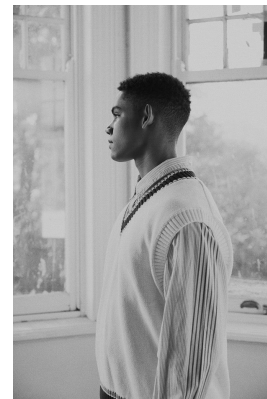

BOSS MODELS

JOHANNESBURG

DANTE TAMBO

Height: 180cm Chest: 101cm Waist: 81cm Shoe: 11 UK Hair: Brown Eyes: Brown

BOSS MODELS

JOHANNESBURG

DANTE TAMBO

Height: 180cm Chest: 101cm Waist: 81cm Shoe: 11 UK Hair: Brown Eyes: Brown