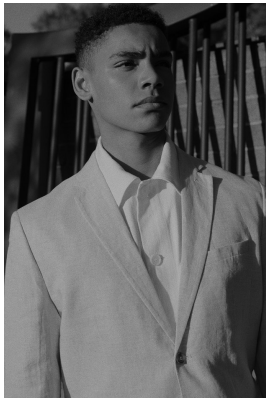

# BOSS MODELS

JOHANNESBURG

## DANTE TAMBO

Height: 183cm Chest: 102cm Waist: 85cm Shoe: 11 UK Hair: Brown Eyes: Brown