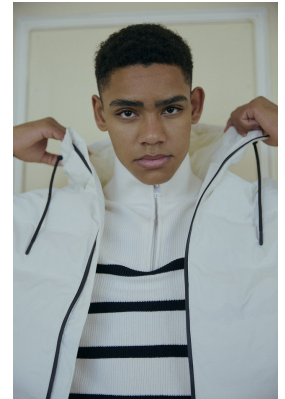

BOSS MODELS

JOHANNESBURG

DANTE TAMBO

Height: 180cm Chest: 101cm Waist: 81cm Shoe: 11 UK Hair: Brown Eyes: Brown

BOSS MODELS

JOHANNESBURG

DANTE TAMBO

Height: 180cm Chest: 101cm Waist: 81cm Shoe: 11 UK Hair: Brown Eyes: Brown