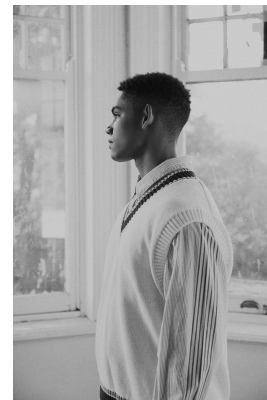

BOSS MODELS

JOHANNESBURG

DANTE TAMBO

Height: 183cm Chest: 102cm Waist: 85cm Shoe: 11 UK Hair: Brown Eyes: Brown

BOSS MODELS

JOHANNESBURG

DANTE TAMBO

Height: 183cm Chest: 102cm Waist: 85cm Shoe: 11 UK Hair: Brown Eyes: Brown