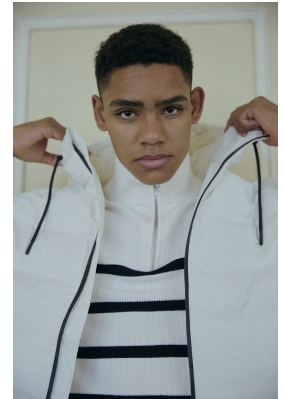

## DANTE TAMBO

Height: 183cm Chest: 102cm Waist: 85cm Shoe: 11 UK Hair: Brown Eyes: Brown

# BOSS MODELS

JOHANNESBURG

DANTE TAMBO

Height: 183cm Chest: 102cm Waist: 85cm Shoe: 11 UK Hair: Brown Eyes: Brown