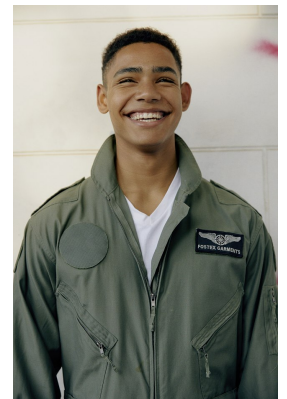

BOSS MODELS

JOHANNESBURG

DANTE TAMBO

Height: 180cm Chest: 101cm Waist: 81cm Shoe: 11 UK Hair: Brown Eyes: Brown

BOSS MODELS

JOHANNESBURG

DANTE TAMBO

Height: 180cm Chest: 101cm Waist: 81cm Shoe: 11 UK Hair: Brown Eyes: Brown