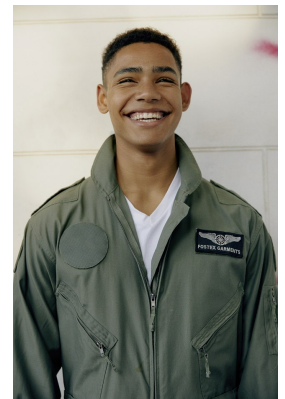

BOSS MODELS

JOHANNESBURG

DANTE TAMBO

Height: 180cm Chest: 101cm Waist: 81cm Shoe: 11 UK Hair: Brown Eyes: Brown

BOSS MODELS

JOHANNESBURG

DANTE TAMBO

Height: 180cm Chest: 101cm Waist: 81cm Shoe: 11 UK Hair: Brown Eyes: Brown