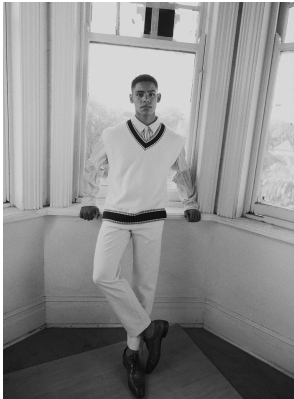

BOSS MODELS

JOHANNESBURG

DANTE TAMBO

Height: 183cm Chest: 102cm Waist: 85cm Shoe: 11 UK Hair: Brown Eyes: Brown

BOSS MODELS

JOHANNESBURG

DANTE TAMBO

Height: 183cm Chest: 102cm Waist: 85cm Shoe: 11 UK Hair: Brown Eyes: Brown