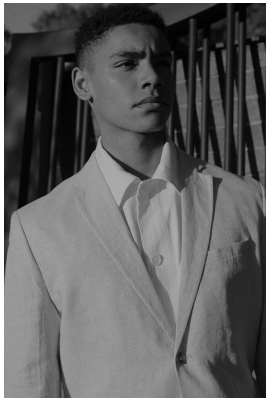

BOSS MODELS

JOHANNESBURG

DANTE TAMBO

Height: 180cm Chest: 101cm Waist: 81cm Shoe: 11 UK Hair: Brown Eyes: Brown

BOSS MODELS

JOHANNESBURG

DANTE TAMBO

Height: 180cm Chest: 101cm Waist: 81cm Shoe: 11 UK Hair: Brown Eyes: Brown