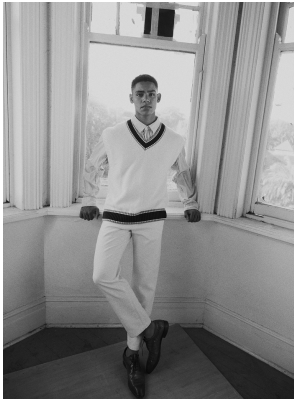

# BOSS MODELS

JOHANNESBURG

## DANTE TAMBO

Height: 183cm Chest: 102cm Waist: 85cm Shoe: 11 UK Hair: Brown Eyes: Brown