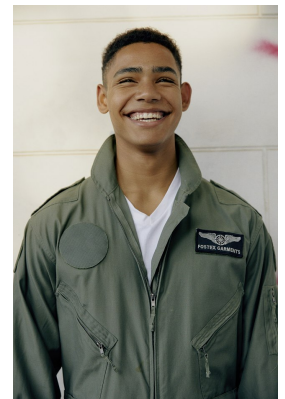

# BOSS MODELS

JOHANNESBURG

## DANTE TAMBO

Height: 183cm Chest: 102cm Waist: 85cm Shoe: 11 UK Hair: Brown Eyes: Brown