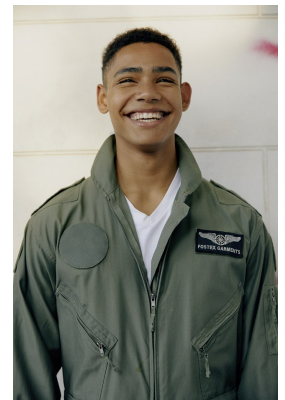

BOSS MODELS

JOHANNESBURG

DANTE TAMBO

Height: 183cm Chest: 102cm Waist: 85cm Shoe: 11 UK Hair: Brown Eyes: Brown

BOSS MODELS

JOHANNESBURG

DANTE TAMBO

Height: 183cm Chest: 102cm Waist: 85cm Shoe: 11 UK Hair: Brown Eyes: Brown