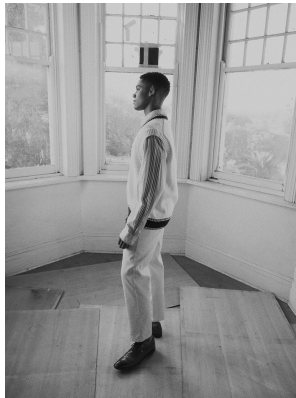

BOSS MODELS

JOHANNESBURG

DANTE TAMBO

Height: 183cm Chest: 102cm Waist: 85cm Shoe: 11 UK Hair: Brown Eyes: Brown

BOSS MODELS

JOHANNESBURG

DANTE TAMBO

Height: 183cm Chest: 102cm Waist: 85cm Shoe: 11 UK Hair: Brown Eyes: Brown