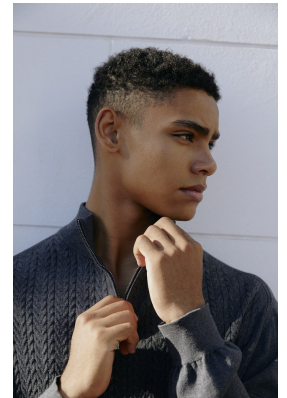

BOSS MODELS

JOHANNESBURG

DANTE TAMBO

Height: 180cm Chest: 101cm Waist: 81cm Shoe: 11 UK Hair: Brown Eyes: Brown

BOSS MODELS

JOHANNESBURG

DANTE TAMBO

Height: 180cm Chest: 101cm Waist: 81cm Shoe: 11 UK Hair: Brown Eyes: Brown