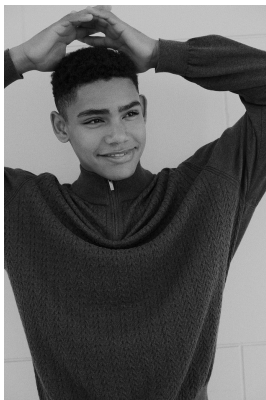

BOSS MODELS

JOHANNESBURG

DANTE TAMBO

Height: 183cm Chest: 102cm Waist: 85cm Shoe: 11 UK Hair: Brown Eyes: Brown

BOSS MODELS

JOHANNESBURG

DANTE TAMBO

Height: 183cm Chest: 102cm Waist: 85cm Shoe: 11 UK Hair: Brown Eyes: Brown