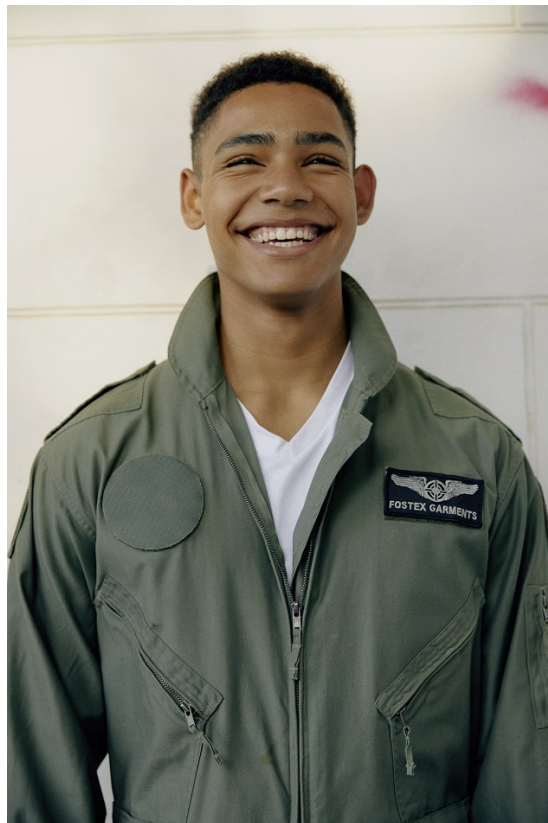

BOSS MODELS

JOHANNESBURG

DANTE TAMBO

Height: 180cm Chest: 101cm Waist: 81cm Shoe: 11 UK Hair: Brown Eyes: Brown