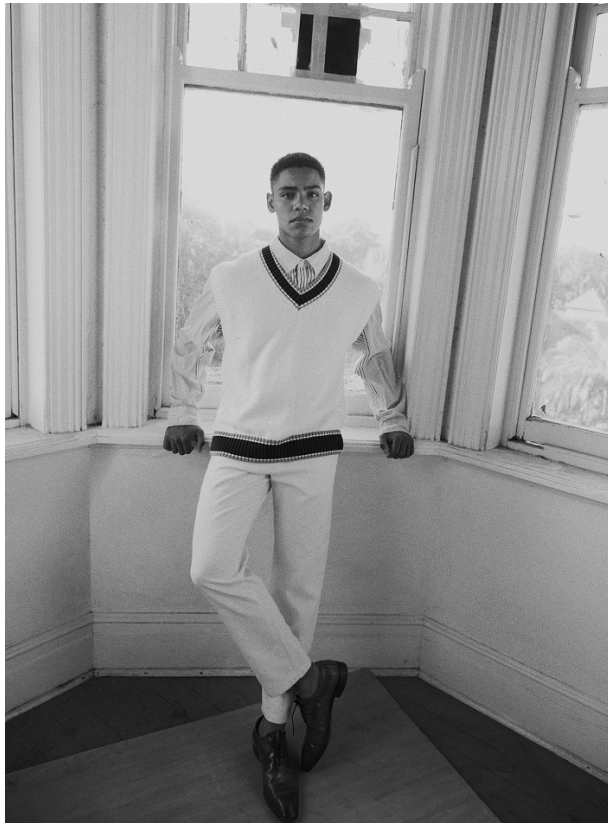

# BOSS MODELS

JOHANNESBURG

## DANTE TAMBO

Height: 183cm Chest: 102cm Waist: 85cm Shoe: 11 UK Hair: Brown Eyes: Brown