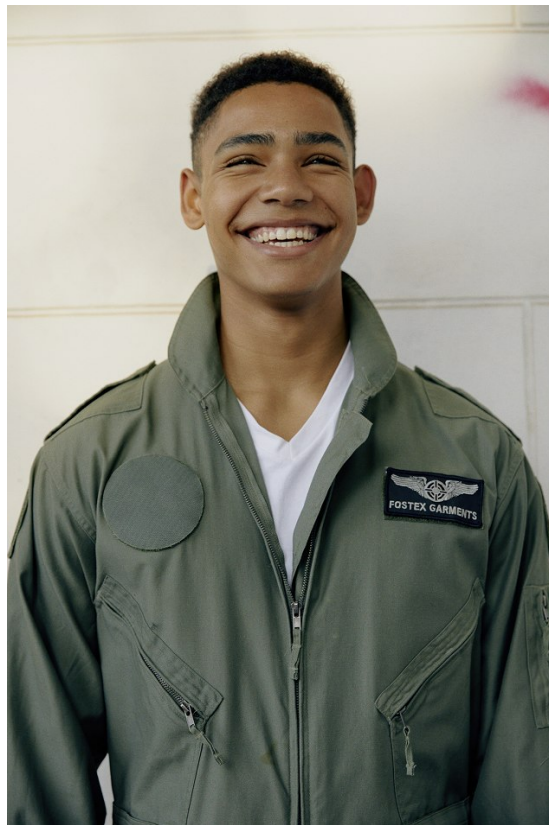

BOSS MODELS

JOHANNESBURG

DANTE TAMBO

Height: 180cm Chest: 101cm Waist: 81cm Shoe: 11 UK Hair: Brown Eyes: Brown