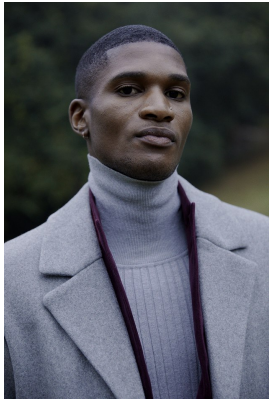

# BOSS MODELS

JOHANNESBURG

OZIE GQUMA

Height: 184cm Waist: 81cm Shoe: 9 UK Hair: Black Eyes: Brown

# BOSS MODELS

JOHANNESBURG

## OZIE GQUMA

Height: 184cm Waist: 81cm Shoe: 9 UK Hair: Black Eyes: Brown