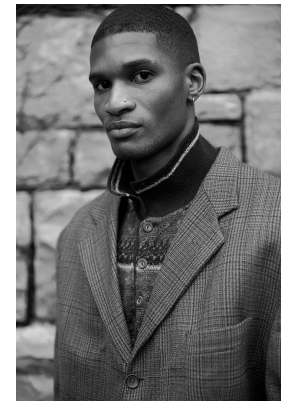

# BOSS MODELS

JOHANNESBURG

OZIE GQUMA

Height: 184cm Waist: 81cm Shoe: 9 UK Hair: Black Eyes: Brown

# BOSS MODELS

JOHANNESBURG