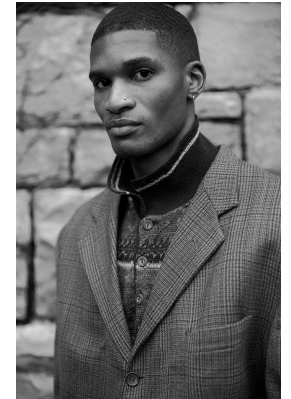

BOSS MODELS

JOHANNESBURG

OZIE GQUMA

Height: 184cm Waist: 81cm Shoe: 9 UK Hair: Black Eyes: Brown

BOSS MODELS

JOHANNESBURG

OZIE GQUMA

Height: 184cm Waist: 81cm Shoe: 9 UK Hair: Black Eyes: Brown