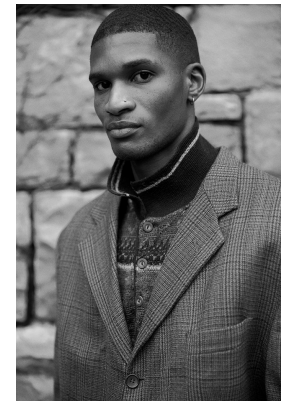

BOSS MODELS

JOHANNESBURG

OZIE GQUMA

Height: 184cm Waist: 81cm Shoe: 9 UK Hair: Black Eyes: Brown

BOSS MODELS

JOHANNESBURG

OZIE GQUMA

Height: 184cm Waist: 81cm Shoe: 9 UK Hair: Black Eyes: Brown