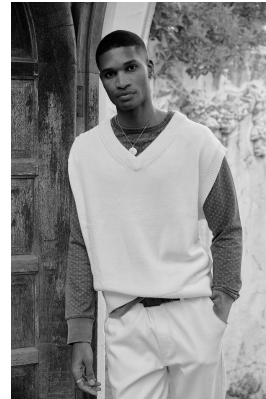

BOSS MODELS

JOHANNESBURG

OZIE GQUMA

Height: 184cm Waist: 81cm Shoe: 9 UK Hair: Black Eyes: Brown

BOSS MODELS

JOHANNESBURG

OZIE GQUMA

Height: 184cm Waist: 81cm Shoe: 9 UK Hair: Black Eyes: Brown