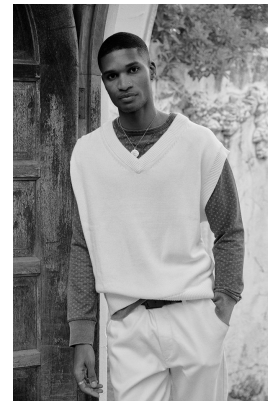

BOSS MODELS

JOHANNESBURG

OZIE GQUMA

Height: 184cm Waist: 81cm Shoe: 9 UK Hair: Black Eyes: Brown

BOSS MODELS

JOHANNESBURG

OZIE GQUMA

Height: 184cm Waist: 81cm Shoe: 9 UK Hair: Black Eyes: Brown