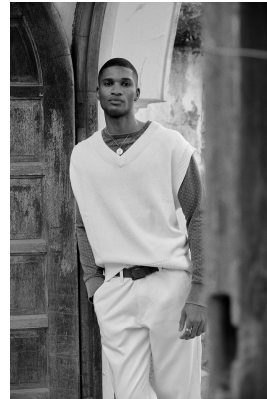

# BOSS MODELS

JOHANNESBURG

OZIE GQUMA

Height: 184cm Waist: 81cm Shoe: 9 UK Hair: Black Eyes: Brown

# BOSS MODELS

JOHANNESBURG

## OZIE GQUMA

Height: 184cm Waist: 81cm Shoe: 9 UK Hair: Black Eyes: Brown