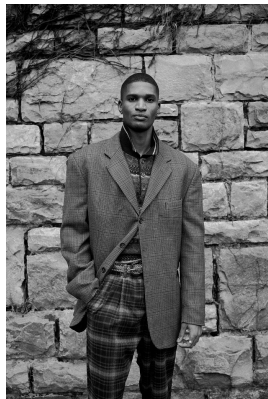

BOSS MODELS

JOHANNESBURG

OZIE GQUMA

Height: 184cm Waist: 81cm Shoe: 9 UK Hair: Black Eyes: Brown

BOSS MODELS

JOHANNESBURG

OZIE GQUMA

Height: 184cm Waist: 81cm Shoe: 9 UK Hair: Black Eyes: Brown