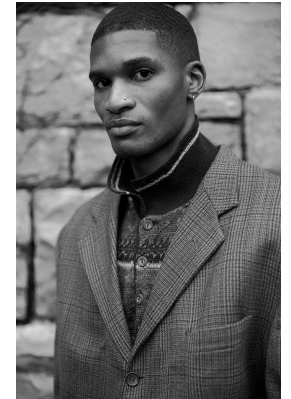

# BOSS MODELS

JOHANNESBURG

OZIE GQUMA

Height: 184cm Waist: 81cm Shoe: 9 UK Hair: Black Eyes: Brown

# BOSS MODELS

JOHANNESBURG

## OZIE GQUMA

Height: 184cm Waist: 81cm Shoe: 9 UK Hair: Black Eyes: Brown