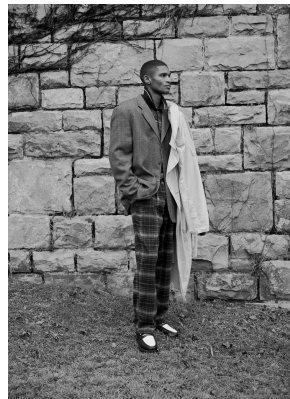

BOSS MODELS

JOHANNESBURG

OZIE GQUMA

Height: 184cm Waist: 81cm Shoe: 9 UK Hair: Black Eyes: Brown

BOSS MODELS

JOHANNESBURG

OZIE GQUMA

Height: 184cm Waist: 81cm Shoe: 9 UK Hair: Black Eyes: Brown