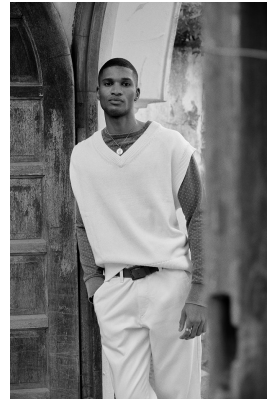

BOSS MODELS

JOHANNESBURG

OZIE GQUMA

Height: 184cm Waist: 81cm Shoe: 9 UK Hair: Black Eyes: Brown

BOSS MODELS

JOHANNESBURG

OZIE GQUMA

Height: 184cm Waist: 81cm Shoe: 9 UK Hair: Black Eyes: Brown