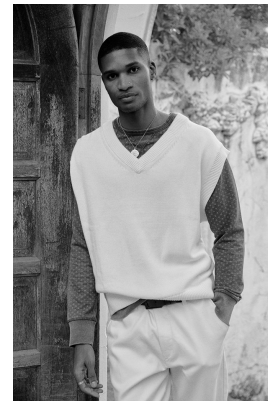

# BOSS MODELS

JOHANNESBURG

OZIE GQUMA

Height: 184cm Waist: 81cm Shoe: 9 UK Hair: Black Eyes: Brown

# BOSS MODELS

JOHANNESBURG

## OZIE GQUMA

Height: 184cm Waist: 81cm Shoe: 9 UK Hair: Black Eyes: Brown