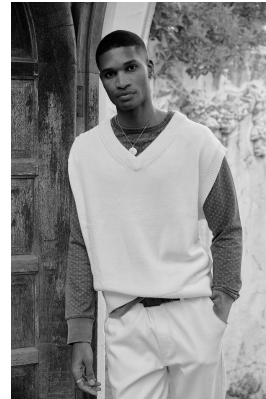

# BOSS MODELS

JOHANNESBURG

OZIE GQUMA

Height: 184cm Waist: 81cm Shoe: 9 UK Hair: Black Eyes: Brown

# BOSS MODELS

JOHANNESBURG

## OZIE GQUMA

Height: 184cm Waist: 81cm Shoe: 9 UK Hair: Black Eyes: Brown