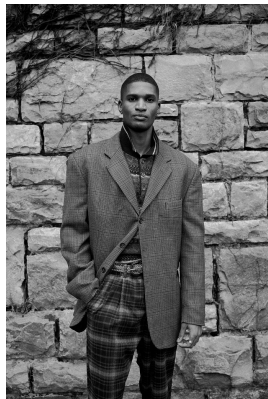

# BOSS MODELS

JOHANNESBURG

OZIE GQUMA

Height: 184cm Waist: 81cm Shoe: 9 UK Hair: Black Eyes: Brown

# BOSS MODELS

JOHANNESBURG

## OZIE GQUMA

Height: 184cm Waist: 81cm Shoe: 9 UK Hair: Black Eyes: Brown