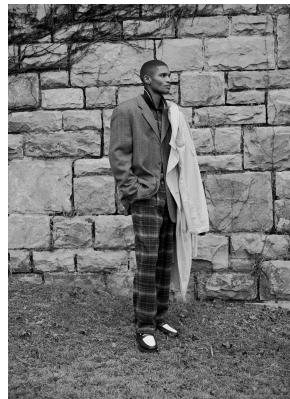

# BOSS MODELS

JOHANNESBURG

OZIE GQUMA

Height: 184cm Waist: 81cm Shoe: 9 UK Hair: Black Eyes: Brown