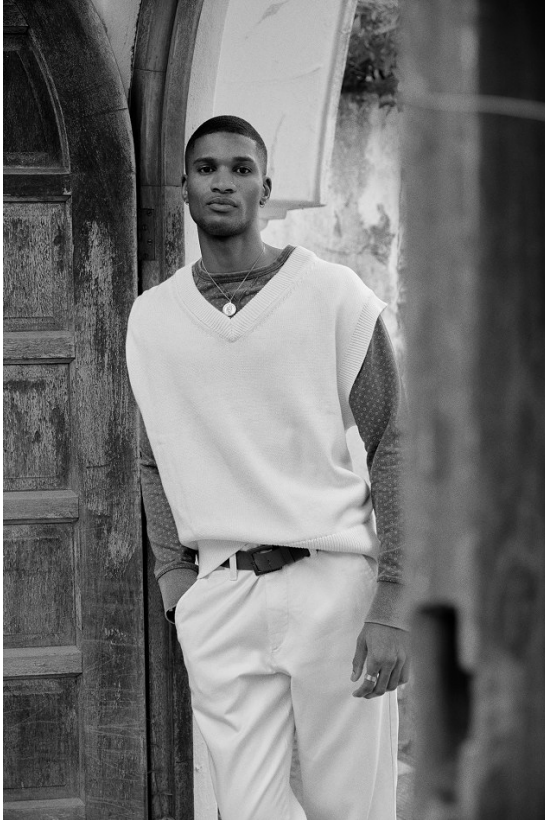

BOSS MODELS

JOHANNESBURG

OZIE GQUMA

Height: 184cm Waist: 81cm Shoe: 9 UK Hair: Black Eyes: Brown

BOSS MODELS

JOHANNESBURG

OZIE GQUMA

Height: 184cm Waist: 81cm Shoe: 9 UK Hair: Black Eyes: Brown