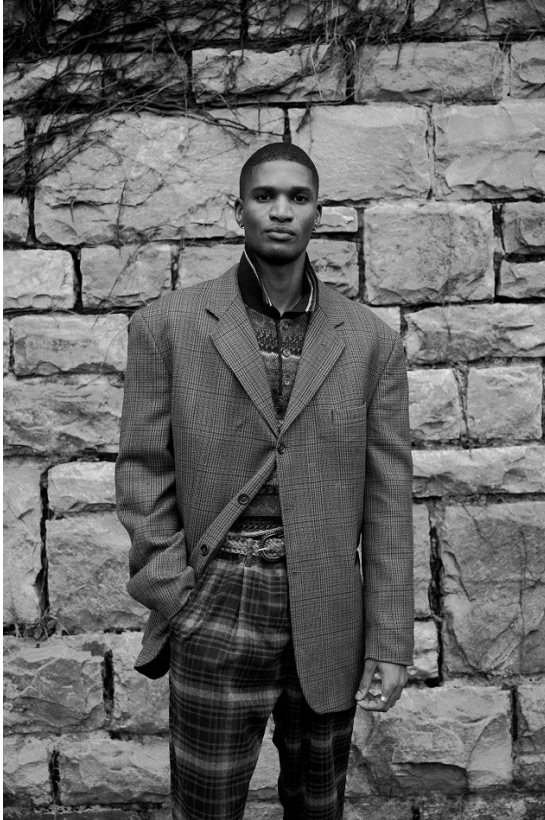

BOSS MODELS

JOHANNESBURG

OZIE GQUMA

Height: 184cm Waist: 81cm Shoe: 9 UK Hair: Black Eyes: Brown

BOSS MODELS

JOHANNESBURG

OZIE GQUMA

Height: 184cm Waist: 81cm Shoe: 9 UK Hair: Black Eyes: Brown