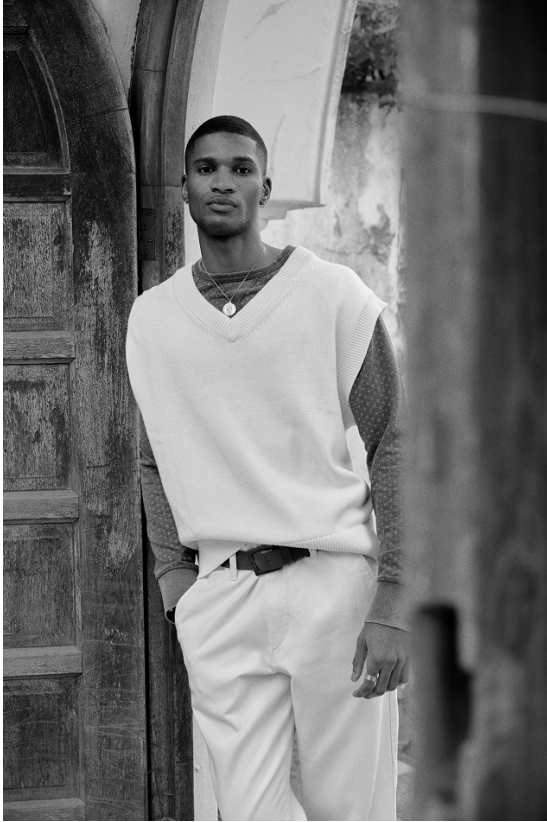

BOSS MODELS

JOHANNESBURG

OZIE GQUMA

Height: 184cm Waist: 81cm Shoe: 9 UK Hair: Black Eyes: Brown

BOSS MODELS

JOHANNESBURG

OZIE GQUMA

Height: 184cm Waist: 81cm Shoe: 9 UK Hair: Black Eyes: Brown