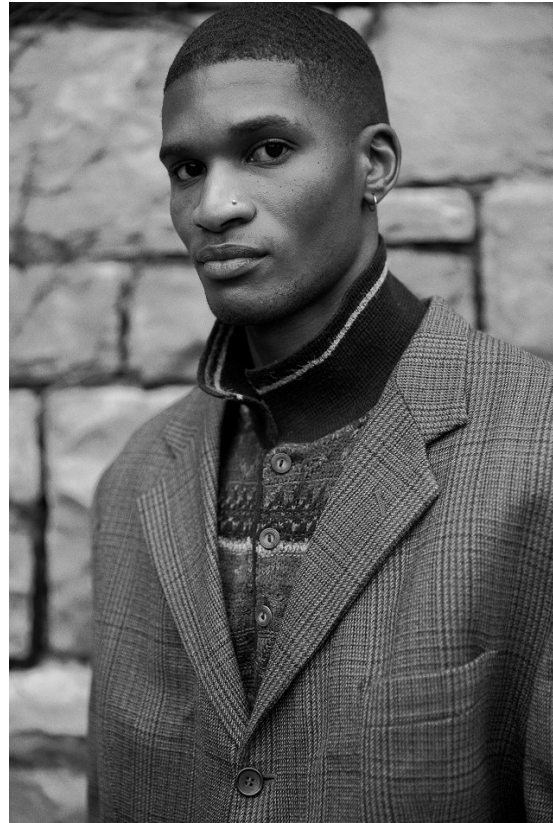

BOSS MODELS

JOHANNESBURG

OZIE GQUMA

Height: 184cm Waist: 81cm Shoe: 9 UK Hair: Black Eyes: Brown