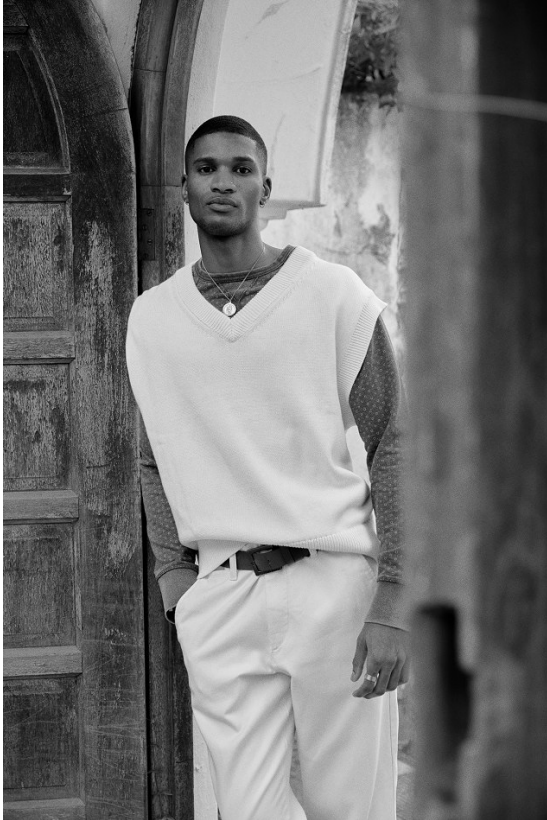

# BOSS MODELS

JOHANNESBURG

OZIE GQUMA

Height: 184cm Waist: 81cm Shoe: 9 UK Hair: Black Eyes: Brown