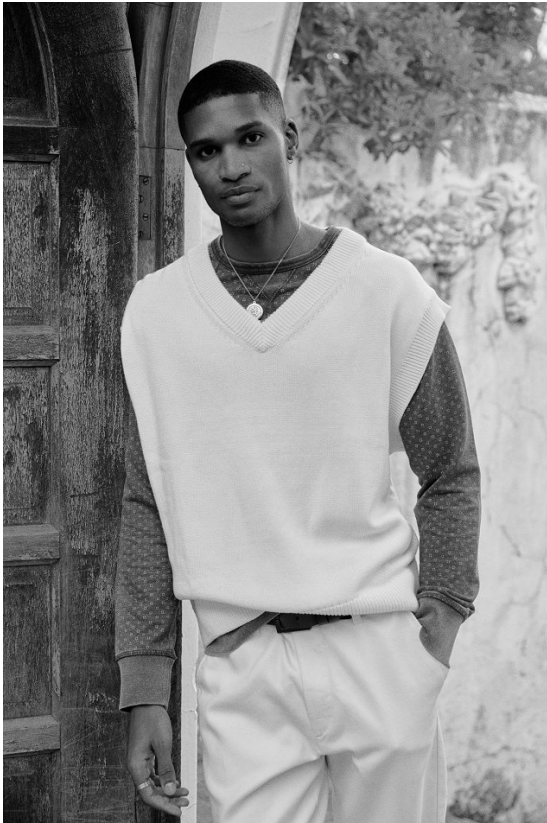

BOSS MODELS

JOHANNESBURG

OZIE GQUMA

Height: 184cm Waist: 81cm Shoe: 9 UK Hair: Black Eyes: Brown