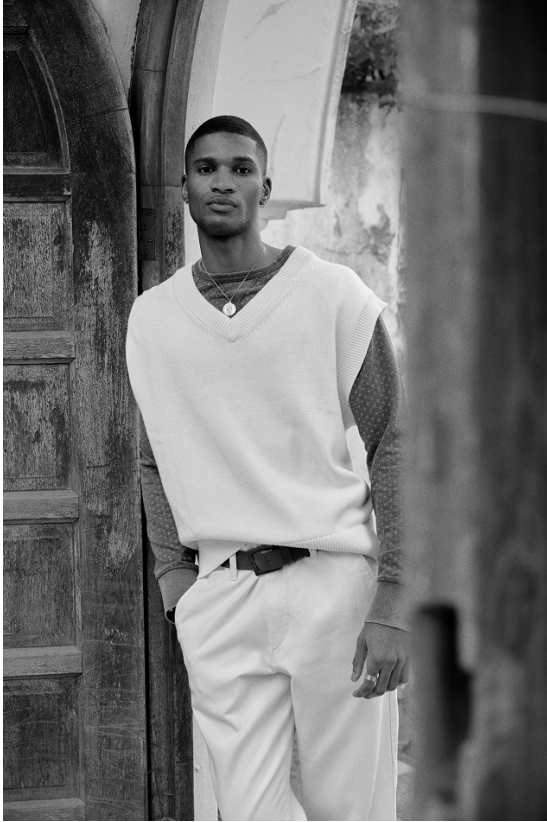

# BOSS MODELS

JOHANNESBURG

OZIE GQUMA

Height: 184cm Waist: 81cm Shoe: 9 UK Hair: Black Eyes: Brown