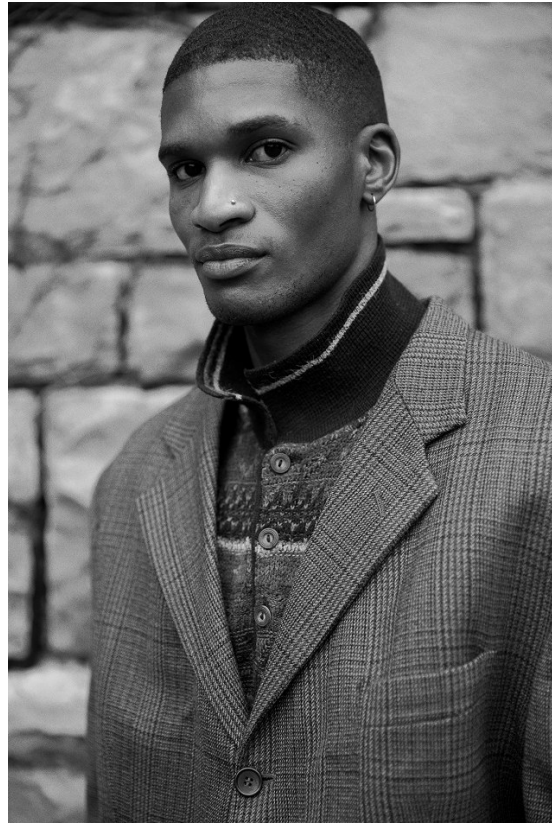

BOSS MODELS

JOHANNESBURG

OZIE GQUMA

Height: 184cm Waist: 81cm Shoe: 9 UK Hair: Black Eyes: Brown