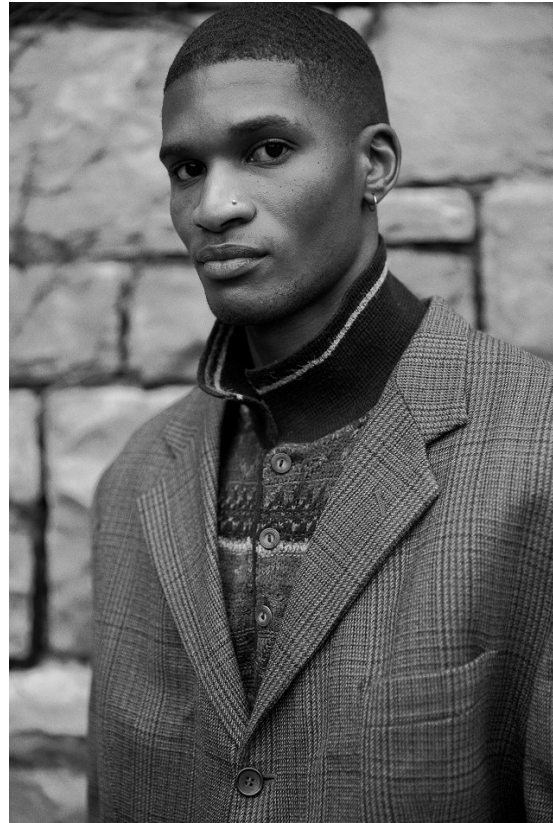

BOSS MODELS

JOHANNESBURG

OZIE GQUMA

Height: 184cm Waist: 81cm Shoe: 9 UK Hair: Black Eyes: Brown

BOSS MODELS

JOHANNESBURG

OZIE GQUMA

Height: 184cm Waist: 81cm Shoe: 9 UK Hair: Black Eyes: Brown