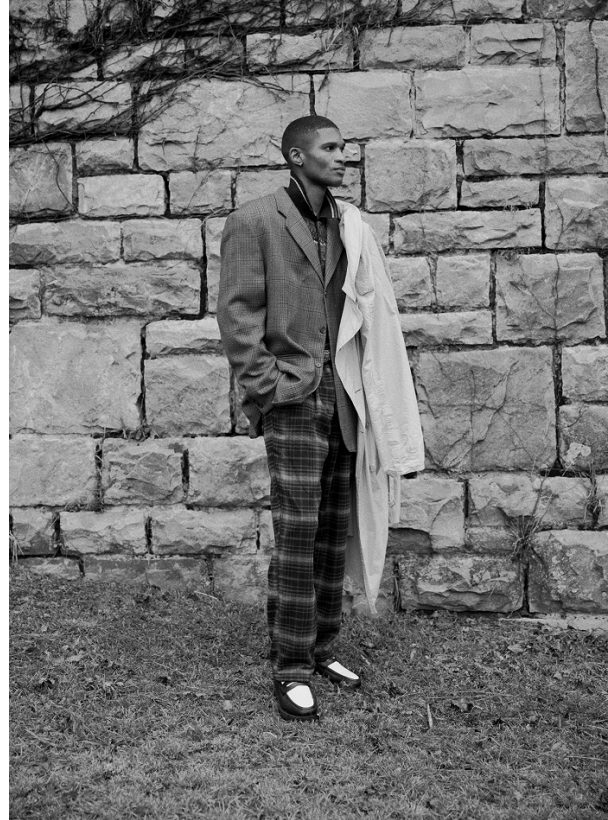

BOSS MODELS

JOHANNESBURG

OZIE GQUMA

Height: 184cm Waist: 81cm Shoe: 9 UK Hair: Black Eyes: Brown

BOSS MODELS

JOHANNESBURG

OZIE GQUMA

Height: 184cm Waist: 81cm Shoe: 9 UK Hair: Black Eyes: Brown