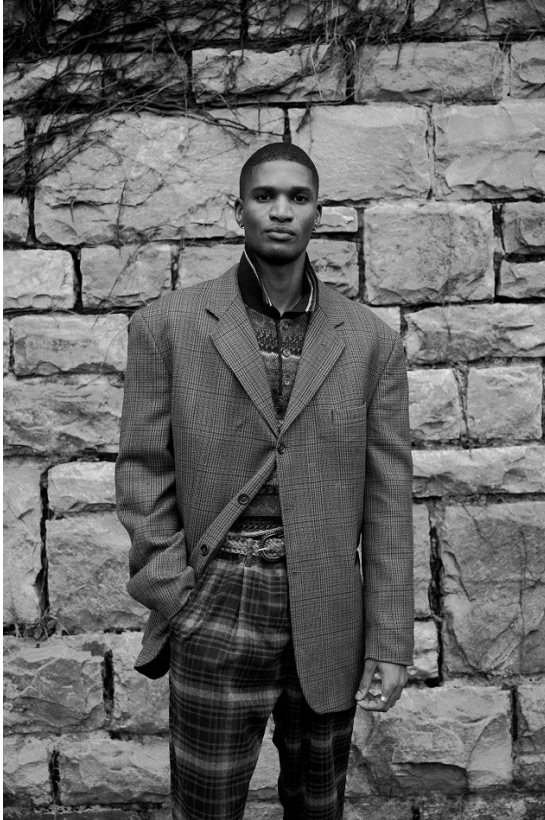

# BOSS MODELS

JOHANNESBURG

OZIE GQUMA

Height: 184cm Waist: 81cm Shoe: 9 UK Hair: Black Eyes: Brown