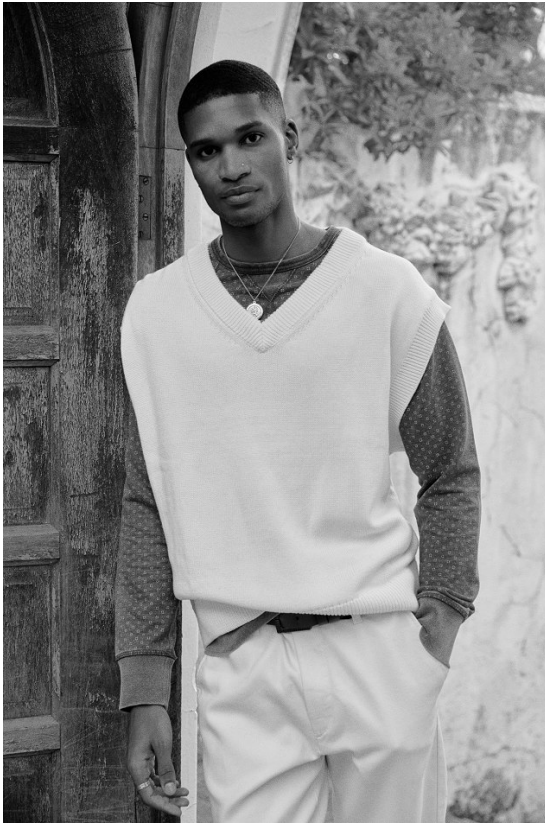

BOSS MODELS

JOHANNESBURG

OZIE GQUMA

Height: 184cm Waist: 81cm Shoe: 9 UK Hair: Black Eyes: Brown