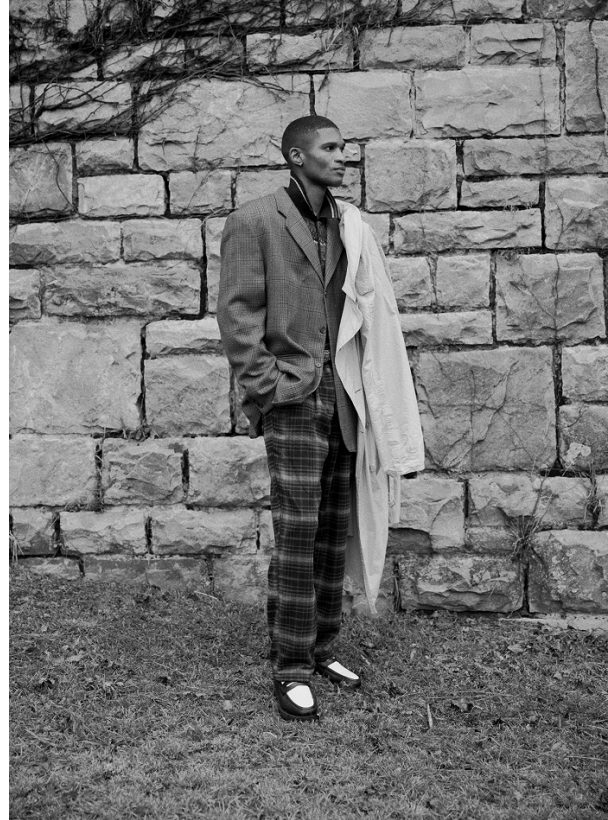

# BOSS MODELS

JOHANNESBURG

OZIE GQUMA

Height: 184cm Waist: 81cm Shoe: 9 UK Hair: Black Eyes: Brown