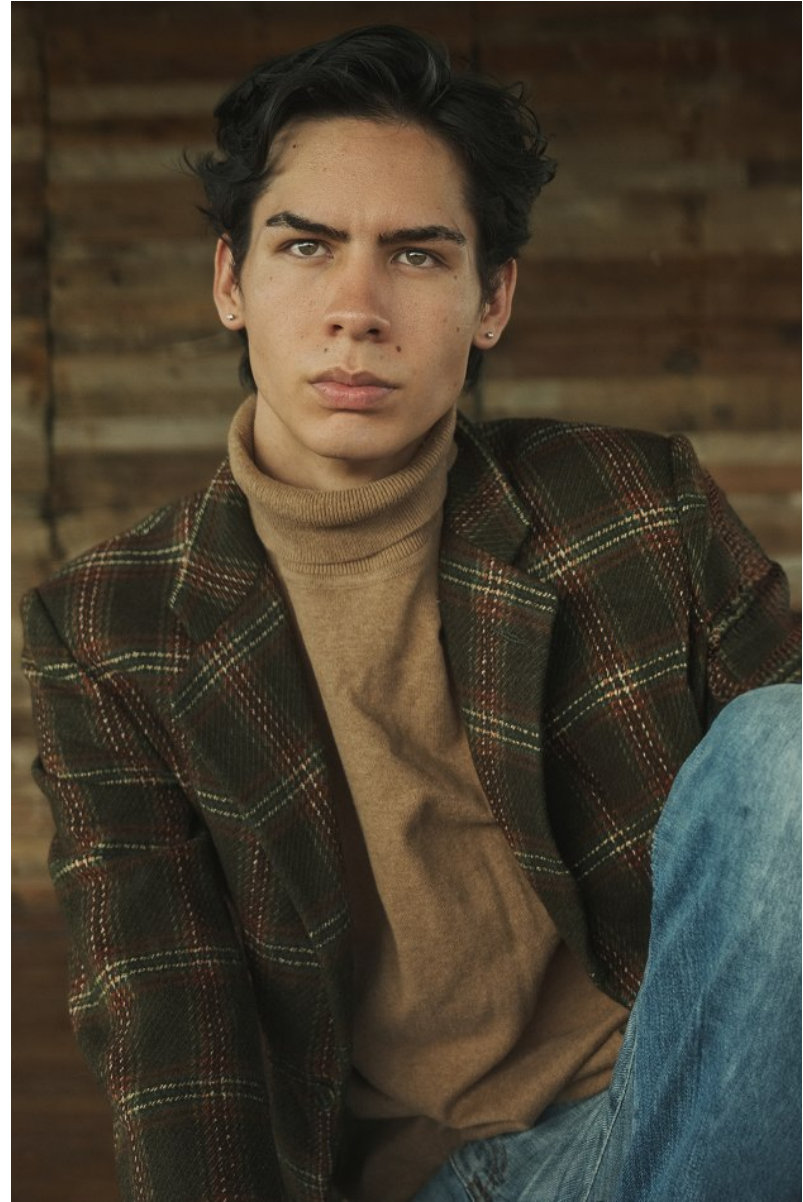

BOSS MODELS

JOHANNESBURG

CRISTINO RIEGO DE DIOS

Height: 188cm Chest: 87cm Waist: 68cm Shoe: 9 UK Hair: Black Eyes: Hazel