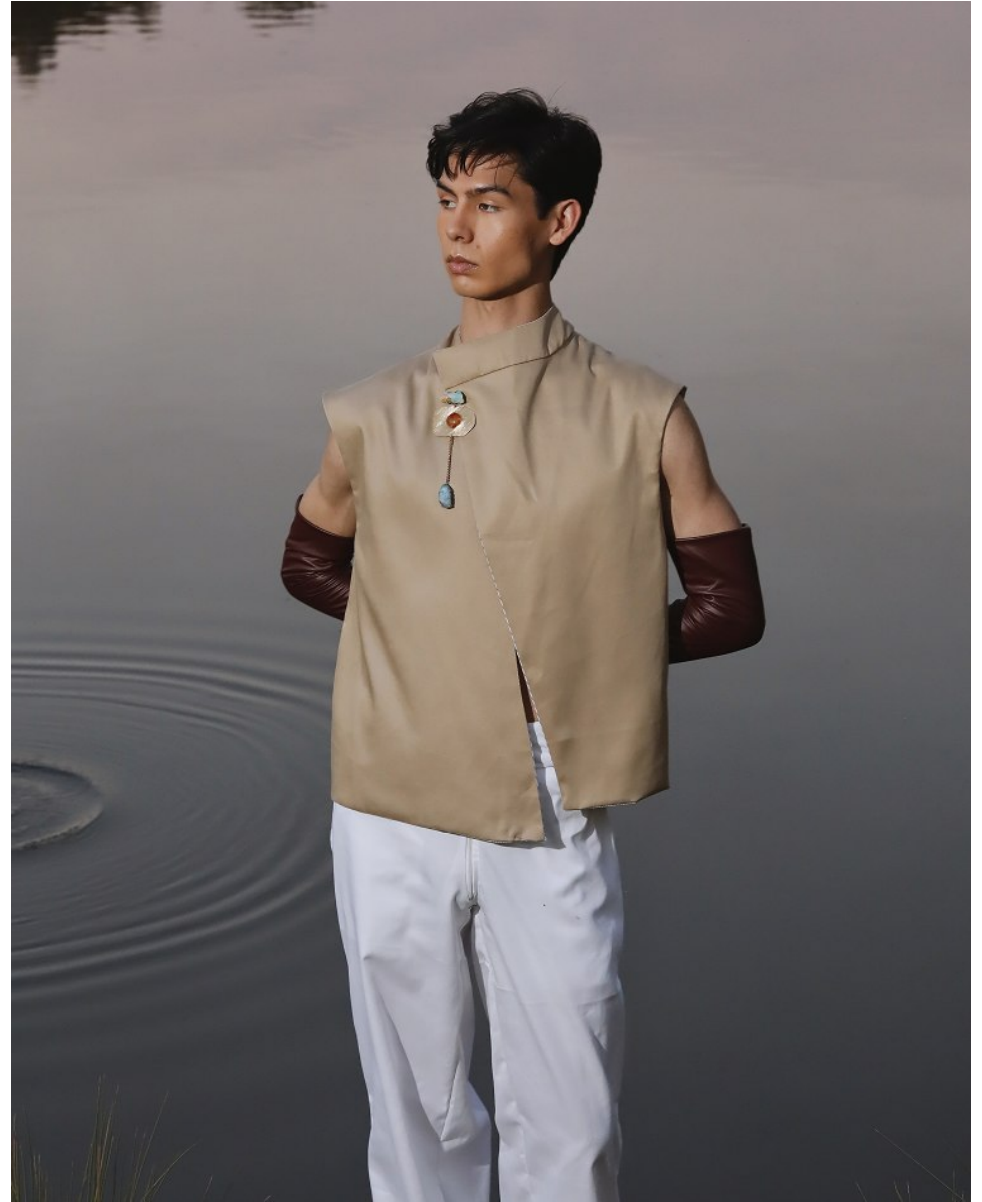

BOSS MODELS

JOHANNESBURG

CRISTINO RIEGO DE DIOS

Height: 188cm Chest: 87cm Waist: 68cm Shoe: 9 UK Hair: Black Eyes: Hazel

BOSS MODELS

JOHANNESBURG

CRISTINO RIEGO DE DIOS

Height: 188cm Chest: 87cm Waist: 68cm Shoe: 9 UK Hair: Black Eyes: Hazel