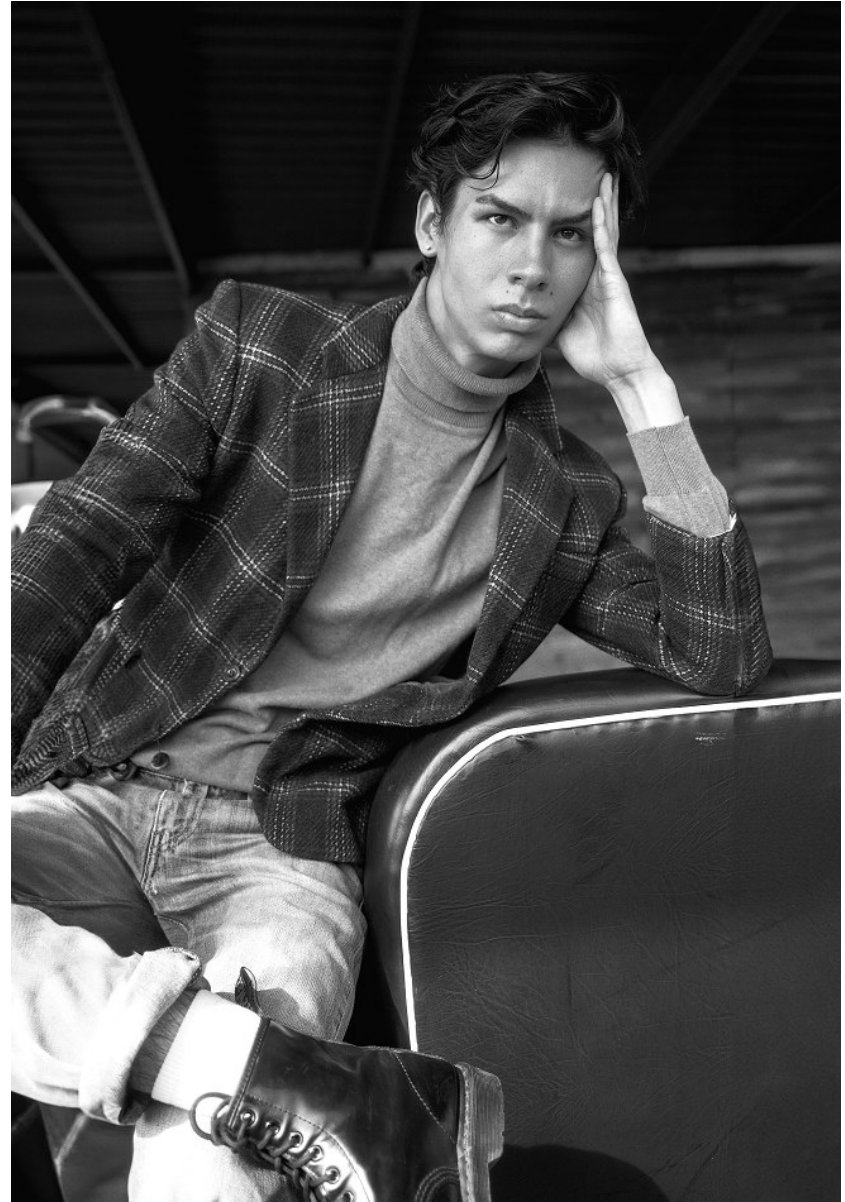

BOSS MODELS

JOHANNESBURG

CRISTINO RIEGO DE DIOS

Height: 188cm Chest: 87cm Waist: 68cm Shoe: 9 UK Hair: Black Eyes: Hazel