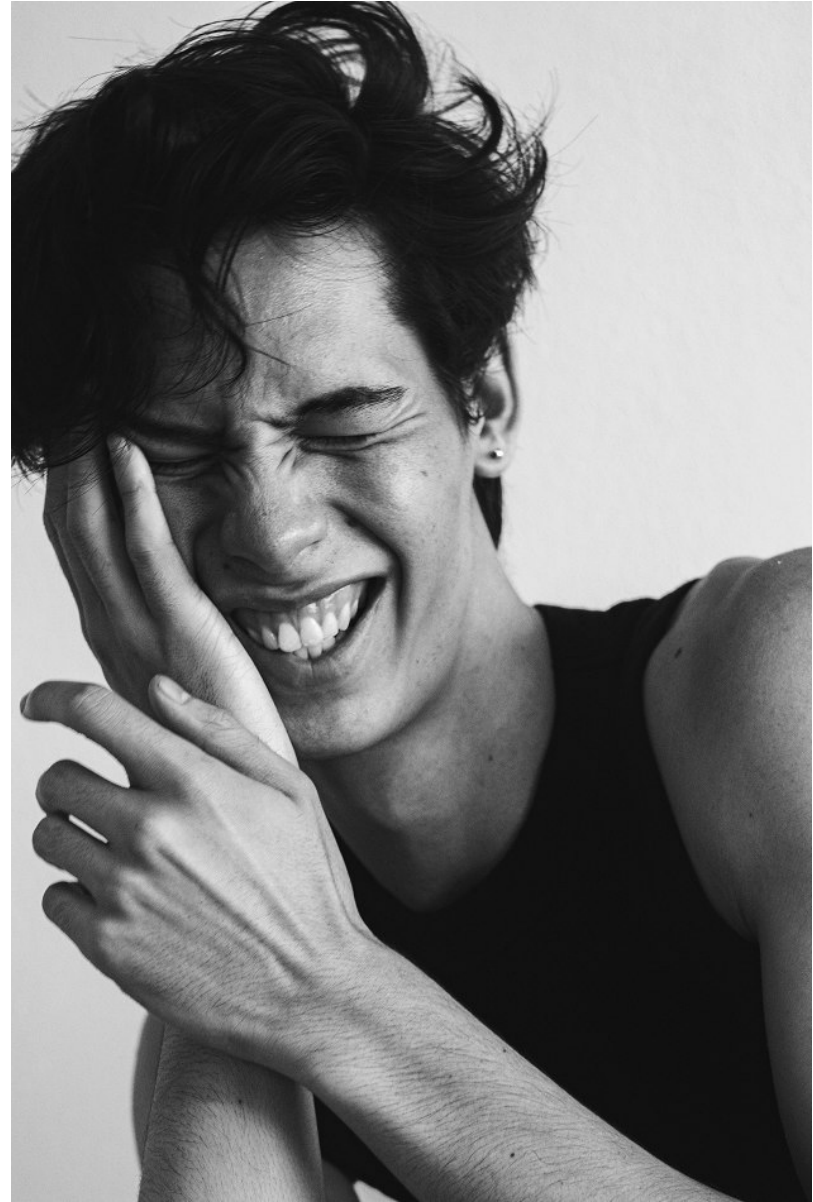

BOSS MODELS

JOHANNESBURG

CRISTINO RIEGO DE DIOS

Height: 188cm Chest: 87cm Waist: 68cm Shoe: 9 UK Hair: Black Eyes: Hazel

BOSS MODELS

JOHANNESBURG

CRISTINO RIEGO DE DIOS

Height: 188cm Chest: 87cm Waist: 68cm Shoe: 9 UK Hair: Black Eyes: Hazel

BOSS MODELS

JOHANNESBURG

CRISTINO RIEGO DE DIOS

Height: 188cm Chest: 87cm Waist: 68cm Shoe: 9 UK Hair: Black Eyes: Hazel