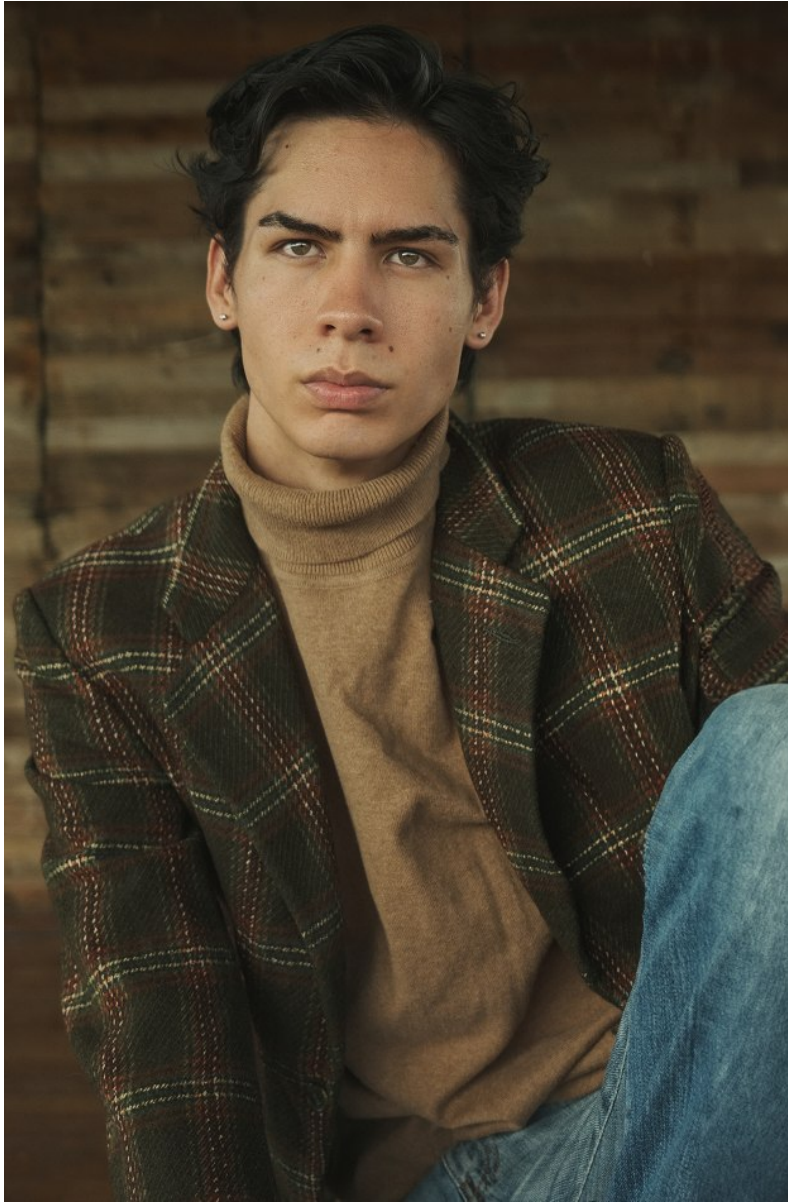

BOSS MODELS

JOHANNESBURG

CRISTINO RIEGO DE DIOS

Height: 188cm Chest: 87cm Waist: 68cm Shoe: 9 UK Hair: Black Eyes: Hazel

BOSS MODELS

JOHANNESBURG

CRISTINO RIEGO DE DIOS

Height: 188cm Chest: 87cm Waist: 68cm Shoe: 9 UK Hair: Black Eyes: Hazel