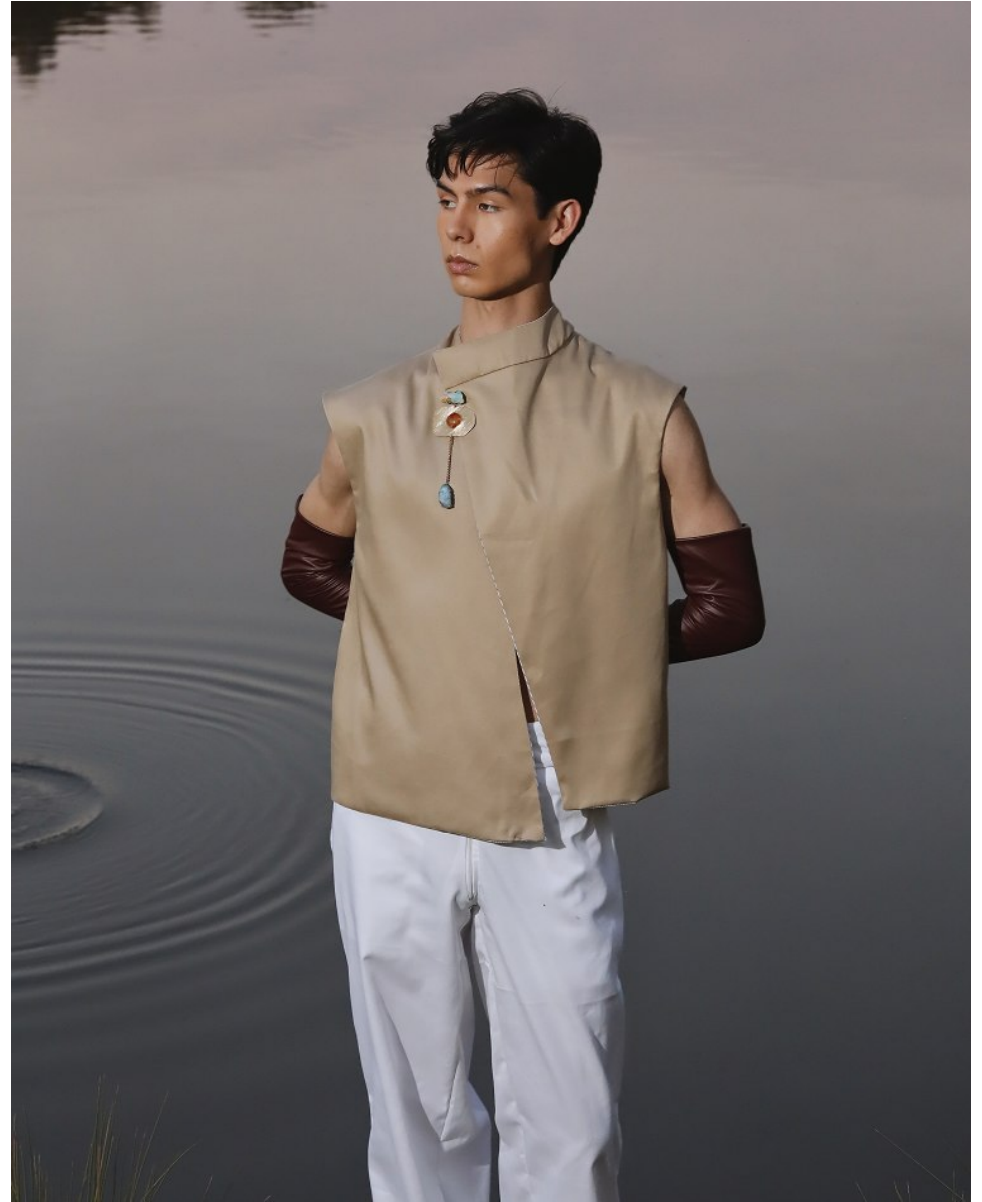

# BOSS MODELS

JOHANNESBURG

CRISTINO RIEGO DE DIOS

Height: 188cm Chest: 87cm Waist: 68cm Shoe: 9 UK Hair: Black Eyes: Hazel

## CRISTINO RIEGO DE DIOS

Height: 188cm Chest: 87cm Waist: 68cm Shoe: 9 UK Hair: Black Eyes: Hazel