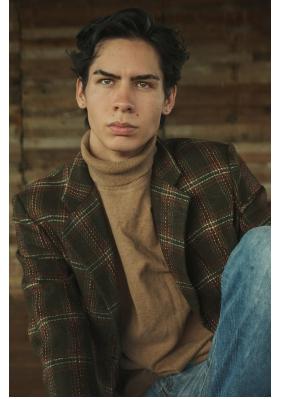

# BOSS MODELS

JOHANNESBURG

## CRISTINO RIEGO DE DIOS

Height: 188cm Chest: 87cm Waist: 68cm Shoe: 9 UK Hair: Black Eyes: Hazel