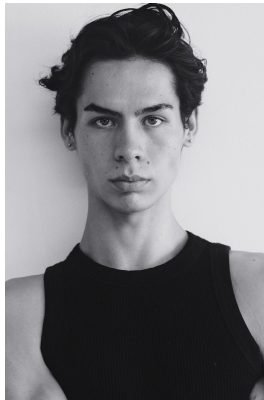

# BOSS MODELS

JOHANNESBURG

## CRISTINO RIEGO DE DIOS

Height: 188cm Chest: 87cm Waist: 68cm Shoe: 9 UK Hair: Black Eyes: Hazel