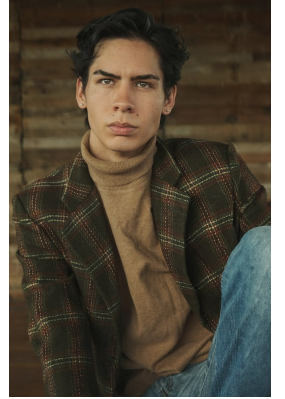

BOSS MODELS

JOHANNESBURG

CRISTINO RIEGO DE DIOS

Height: 188cm Chest: 87cm Waist: 68cm Shoe: 9 UK Hair: Black Eyes: Hazel