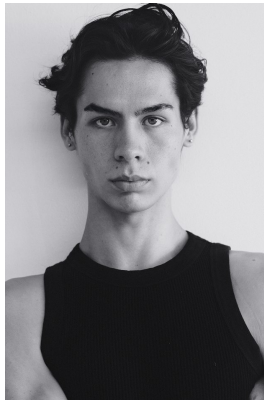

BOSS MODELS

JOHANNESBURG

CRISTINO RIEGO DE DIOS

Height: 188cm Chest: 87cm Waist: 68cm Shoe: 9 UK Hair: Black Eyes: Hazel