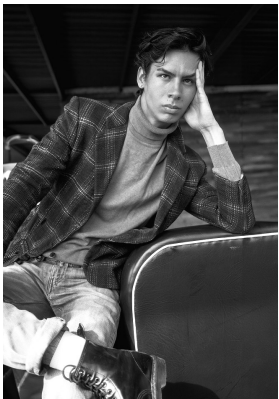

BOSS MODELS

JOHANNESBURG

CRISTINO RIEGO DE DIOS

Height: 188cm Chest: 87cm Waist: 68cm Shoe: 9 UK Hair: Black Eyes: Hazel