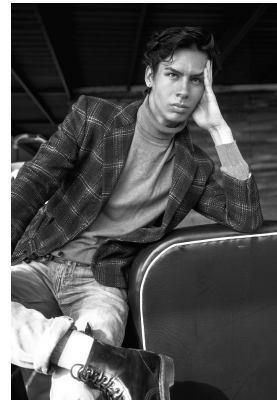

BOSS MODELS

JOHANNESBURG

CRISTINO RIEGO DE DIOS

Height: 188cm Chest: 87cm Waist: 68cm Shoe: 9 UK Hair: Black Eyes: Hazel