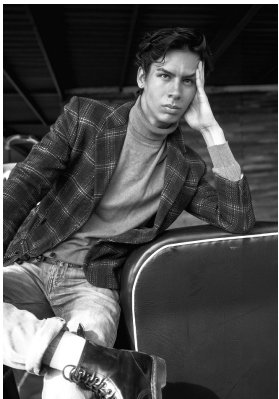

# BOSS MODELS

JOHANNESBURG

## CRISTINO RIEGO DE DIOS

Height: 188cm Chest: 87cm Waist: 68cm Shoe: 9 UK Hair: Black Eyes: Hazel