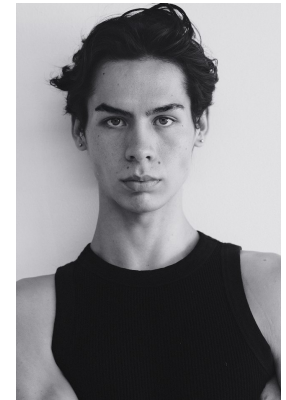

BOSS MODELS

JOHANNESBURG

CRISTINO RIEGO DE DIOS

Height: 188cm Chest: 87cm Waist: 68cm Shoe: 9 UK Hair: Black Eyes: Hazel