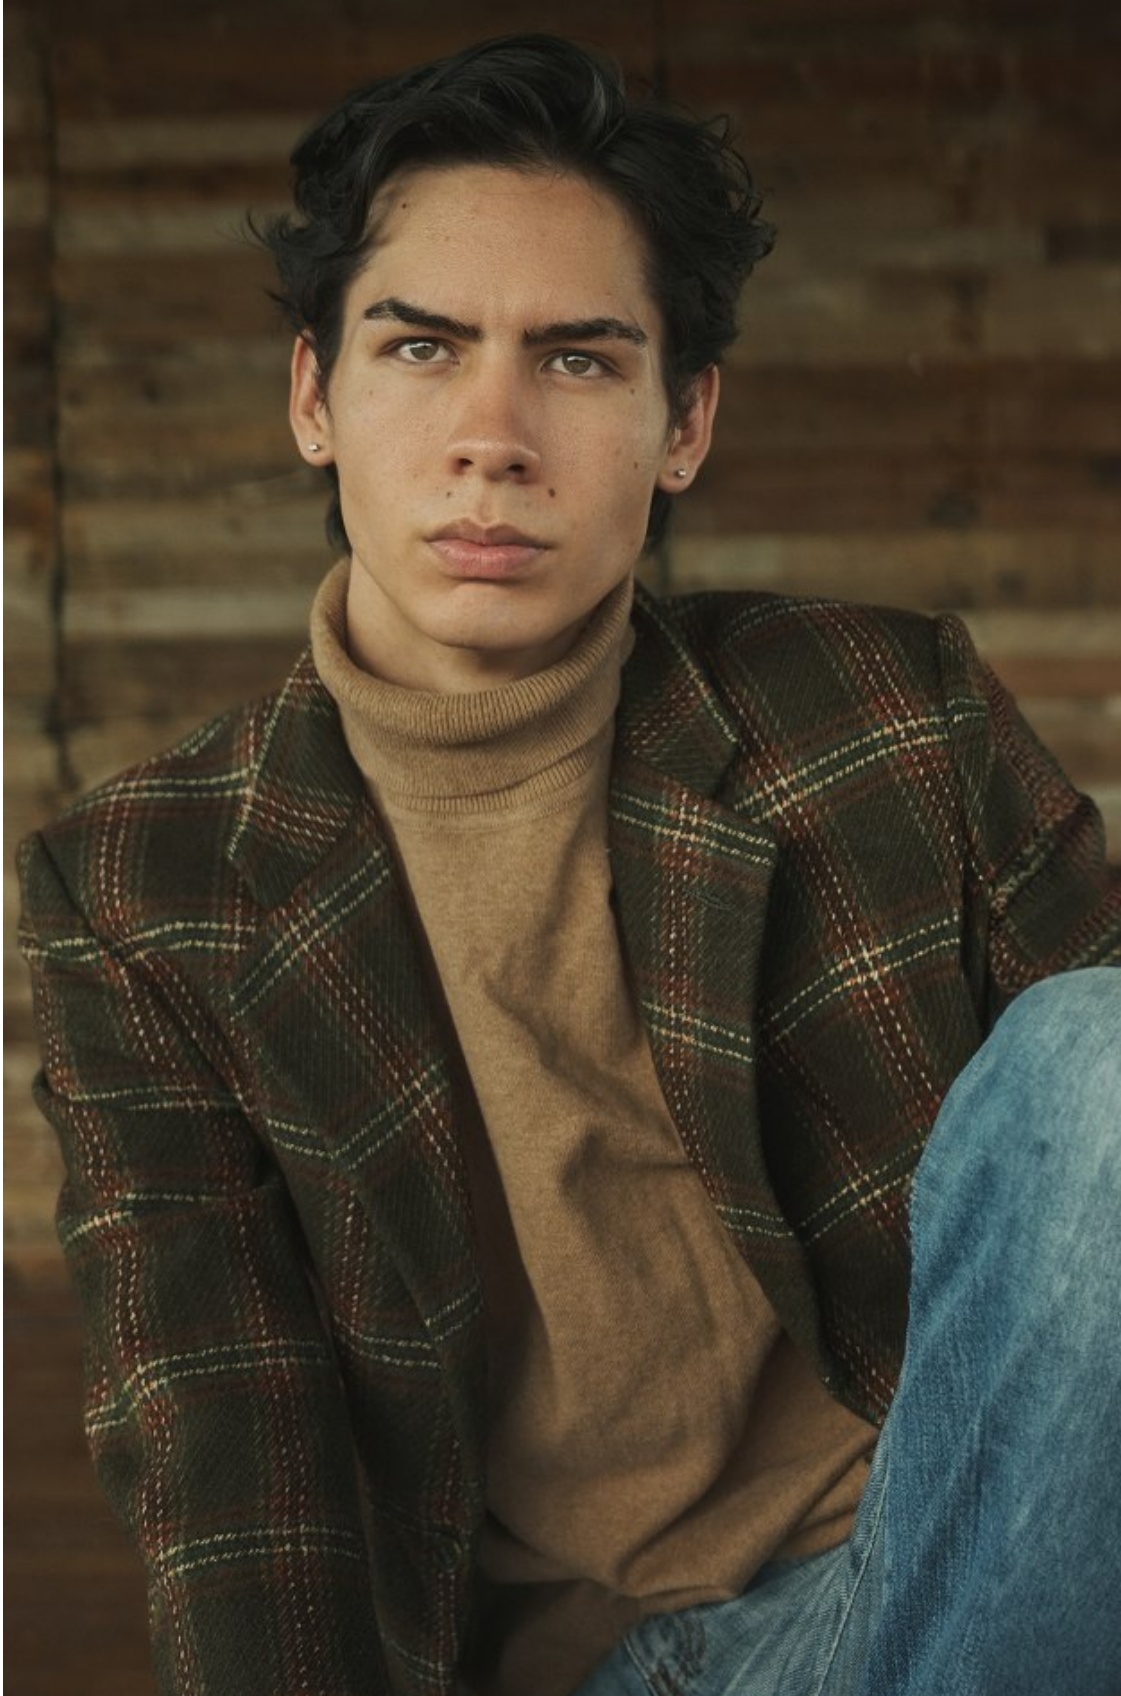

BOSS MODELS

JOHANNESBURG

CRISTINO RIEGO DE DIOS

Height: 188cm Chest: 87cm Waist: 68cm Shoe: 9 UK Hair: Black Eyes: Hazel