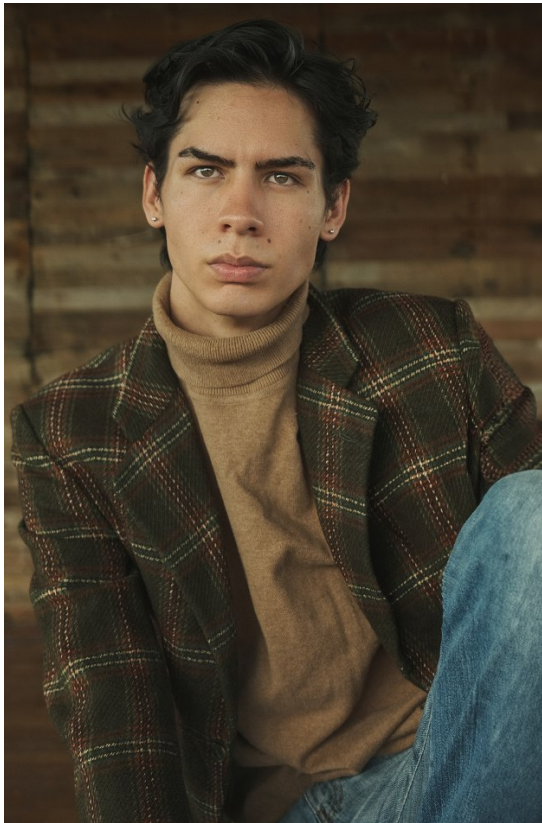

BOSS MODELS

JOHANNESBURG

CRISTINO RIEGO DE DIOS

Height: 188cm Chest: 87cm Waist: 68cm Shoe: 9 UK Hair: Black Eyes: Hazel

BOSS MODELS

JOHANNESBURG

CRISTINO RIEGO DE DIOS

Height: 188cm Chest: 87cm Waist: 68cm Shoe: 9 UK Hair: Black Eyes: Hazel