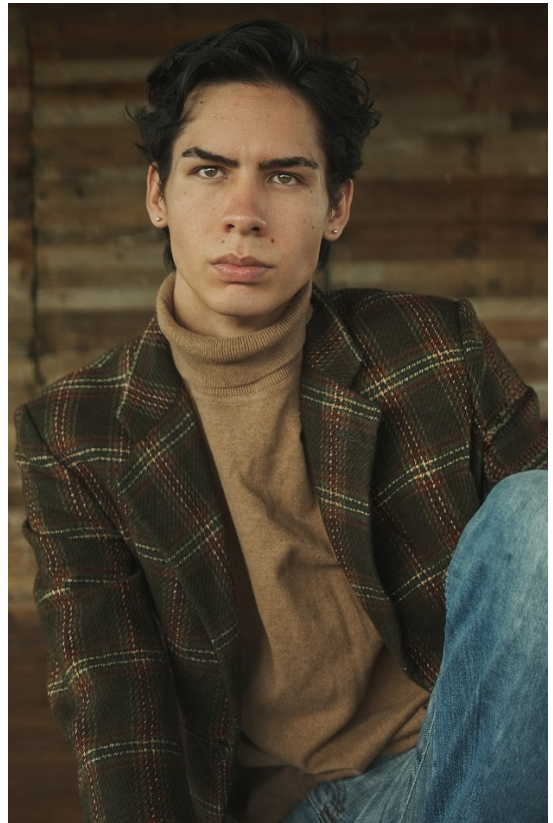

BOSS MODELS

JOHANNESBURG

CRISTINO RIEGO DE DIOS

Height: 188cm Chest: 87cm Waist: 68cm Shoe: 9 UK Hair: Black Eyes: Hazel

BOSS MODELS

JOHANNESBURG

CRISTINO RIEGO DE DIOS

Height: 188cm Chest: 87cm Waist: 68cm Shoe: 9 UK Hair: Black Eyes: Hazel