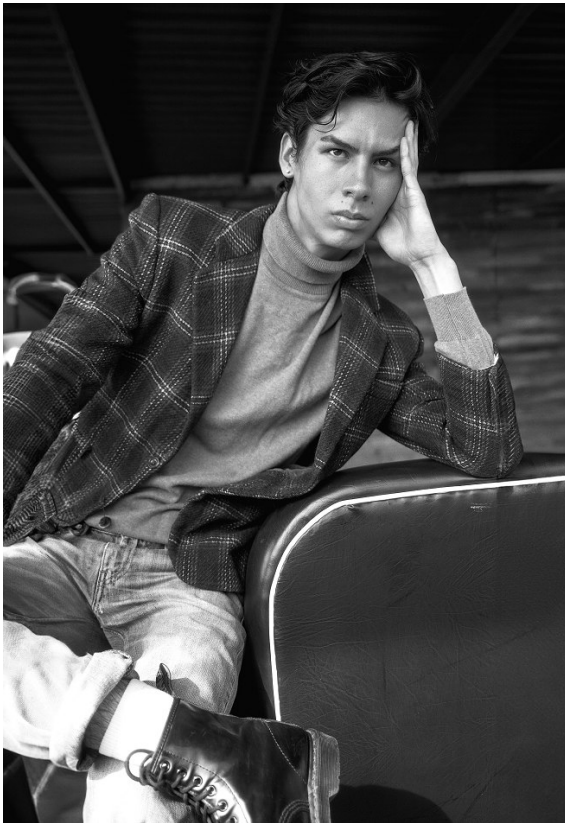

BOSS MODELS

JOHANNESBURG

CRISTINO RIEGO DE DIOS

Height: 188cm Chest: 87cm Waist: 68cm Shoe: 9 UK Hair: Black Eyes: Hazel

BOSS MODELS

JOHANNESBURG

CRISTINO RIEGO DE DIOS

Height: 188cm Chest: 87cm Waist: 68cm Shoe: 9 UK Hair: Black Eyes: Hazel