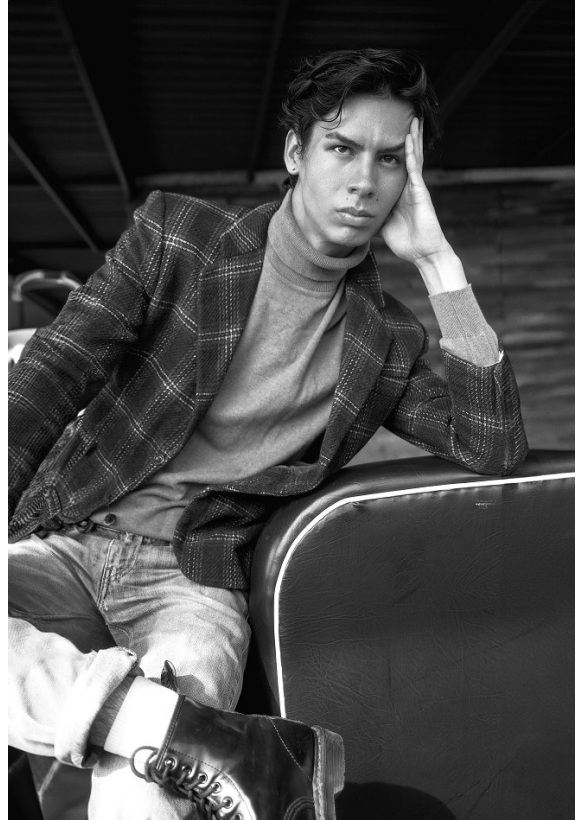

BOSS MODELS

JOHANNESBURG

CRISTINO RIEGO DE DIOS

Height: 188cm Chest: 87cm Waist: 68cm Shoe: 9 UK Hair: Black Eyes: Hazel

BOSS MODELS

JOHANNESBURG

CRISTINO RIEGO DE DIOS

Height: 188cm Chest: 87cm Waist: 68cm Shoe: 9 UK Hair: Black Eyes: Hazel