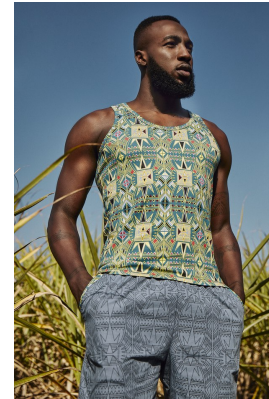

# BOSS MODELS

JOHANNESBURG

TAYO AKINYEMI

Height: 184cm Chest: 98cm Waist: 81cm Suit: R Shoe: 10 UK Hair: Black Eyes: Black

# BOSS MODELS

JOHANNESBURG