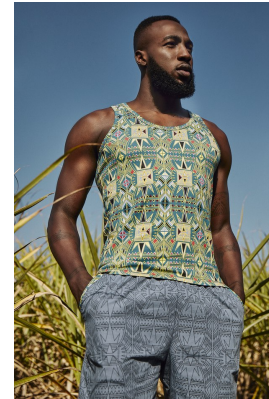

BOSS MODELS

JOHANNESBURG

TAYO AKINYEMI

Height: 184cm Chest: 98cm Waist: 81cm Suit: R Shoe: 10 UK Hair: Black Eyes: Black

BOSS MODELS

JOHANNESBURG

TAYO AKINYEMI

Height: 184cm Chest: 98cm Waist: 81cm Suit: R Shoe: 10 UK Hair: Black Eyes: Black