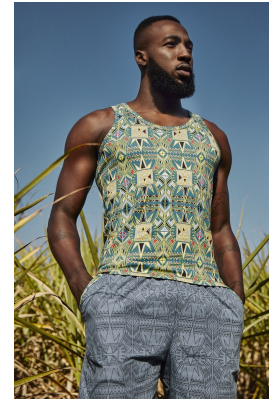

# BOSS MODELS

JOHANNESBURG

TAYO AKINYEMI

Height: 184cm Chest: 98cm Waist: 81cm Suit: R Shoe: 10 UK Hair: Black Eyes: Black