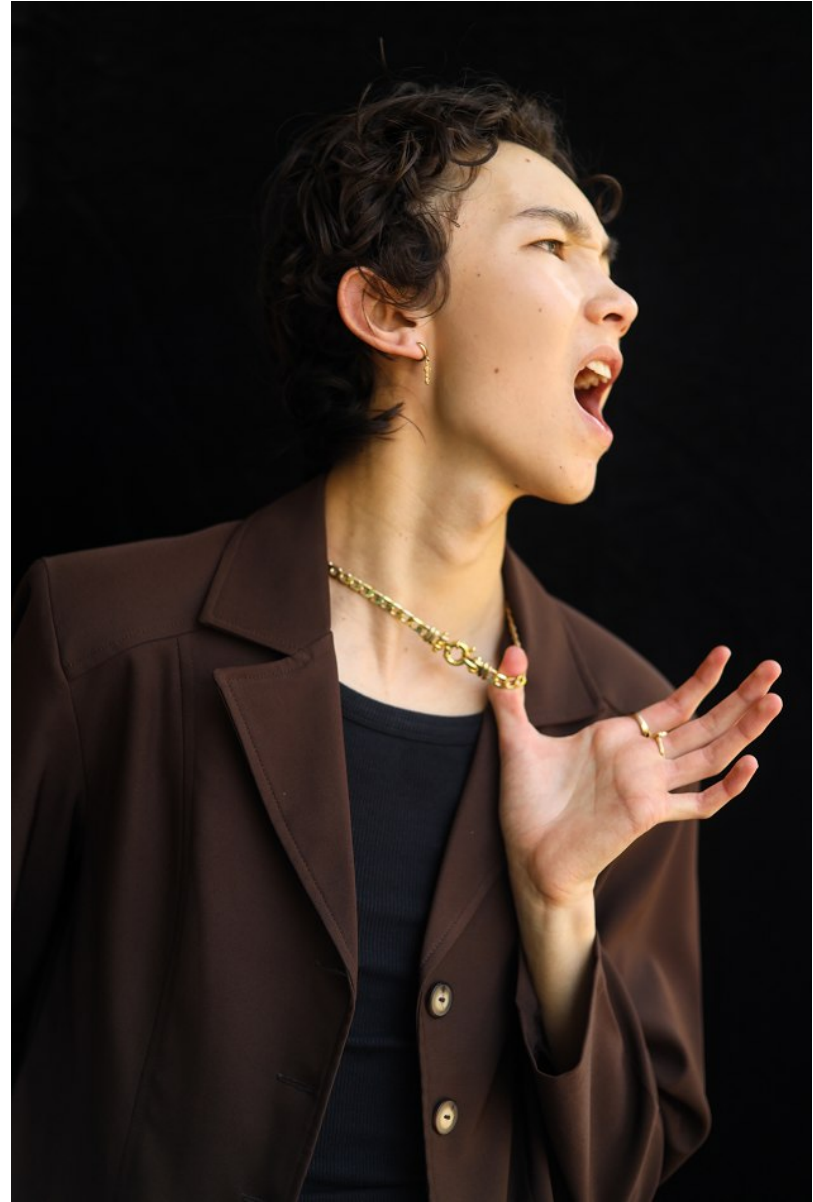

BOSS MODELS

JOHANNESBURG

JOSH HABIB

Height: 183cm Chest: 80cm Waist: 67cm Shoe: 9 UK Hair: Dark Brown Eyes: Brown

BOSS MODELS

JOHANNESBURG

JOSH HABIB

Height: 183cm Chest: 80cm Waist: 67cm Shoe: 9 UK Hair: Dark Brown Eyes: Brown