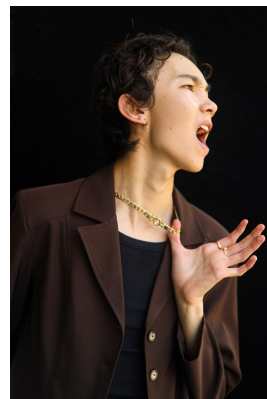

BOSS MODELS

JOHANNESBURG

JOSH HABIB

Height: 183cm Chest: 80cm Waist: 67cm Shoe: 9 UK Hair: Dark Brown Eyes: Brown

BOSS MODELS

JOHANNESBURG

JOSH HABIB

Height: 183cm Chest: 80cm Waist: 67cm Shoe: 9 UK Hair: Dark Brown Eyes: Brown

BOSS MODELS

JOHANNESBURG

JOSH HABIB

Height: 183cm Chest: 80cm Waist: 67cm Shoe: 9 UK Hair: Dark Brown Eyes: Brown