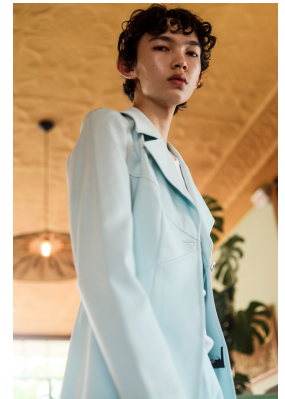

BOSS MODELS

JOHANNESBURG

JOSH HABIB

Height: 183cm Chest: 80cm Waist: 67cm Shoe: 9 UK Hair: Dark Brown Eyes: Brown

BOSS MODELS

JOHANNESBURG

JOSH HABIB

Height: 183cm Chest: 80cm Waist: 67cm Shoe: 9 UK Hair: Dark Brown Eyes: Brown

BOSS MODELS

JOHANNESBURG

JOSH HABIB

Height: 183cm Chest: 80cm Waist: 67cm Shoe: 9 UK Hair: Dark Brown Eyes: Brown