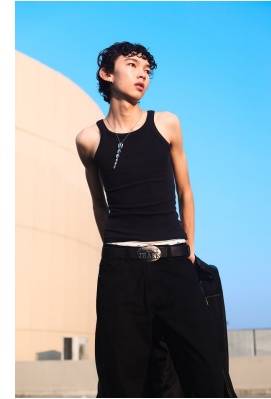

BOSS MODELS

JOHANNESBURG

JOSH HABIB

Height: 183cm Chest: 80cm Waist: 67cm Shoe: 9 UK Hair: Dark Brown Eyes: Brown

BOSS MODELS

JOHANNESBURG

JOSH HABIB

Height: 183cm Chest: 80cm Waist: 67cm Shoe: 9 UK Hair: Dark Brown Eyes: Brown

BOSS MODELS

JOHANNESBURG

JOSH HABIB

Height: 183cm Chest: 80cm Waist: 67cm Shoe: 9 UK Hair: Dark Brown Eyes: Brown