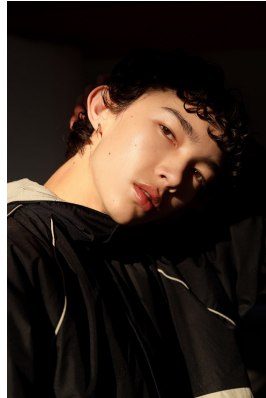

## JOSH HABIB

Height: 183cm Chest: 80cm Waist: 67cm Shoe: 9 UK Hair: Dark Brown Eyes: Brown

# BOSS MODELS

JOHANNESBURG

JOSH HABIB

Height: 183cm Chest: 80cm Waist: 67cm Shoe: 9 UK Hair: Dark Brown Eyes: Brown