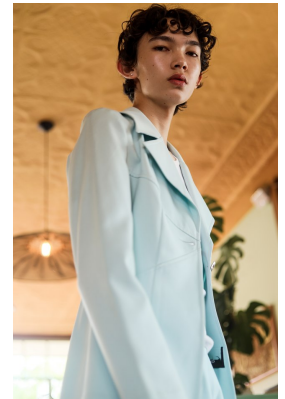

## JOSH HABIB

Height: 183cm Chest: 80cm Waist: 67cm Shoe: 9 UK Hair: Dark Brown Eyes: Brown

# BOSS MODELS

JOHANNESBURG

JOSH HABIB

Height: 183cm Chest: 80cm Waist: 67cm Shoe: 9 UK Hair: Dark Brown Eyes: Brown