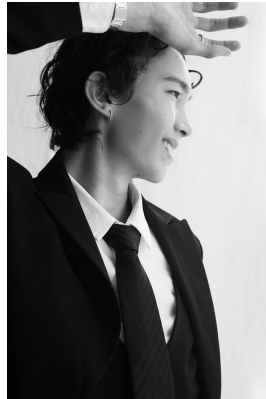

BOSS MODELS

JOHANNESBURG

JOSH HABIB

Height: 183cm Chest: 80cm Waist: 67cm Shoe: 9 UK Hair: Dark Brown Eyes: Brown

BOSS MODELS

JOHANNESBURG

JOSH HABIB

Height: 183cm Chest: 80cm Waist: 67cm Shoe: 9 UK Hair: Dark Brown Eyes: Brown

BOSS MODELS

JOHANNESBURG

JOSH HABIB

Height: 183cm Chest: 80cm Waist: 67cm Shoe: 9 UK Hair: Dark Brown Eyes: Brown