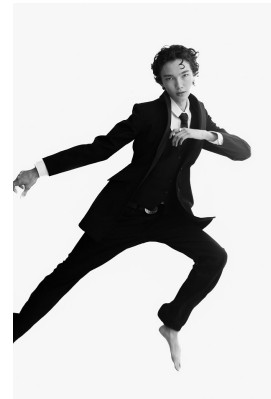

BOSS MODELS

JOHANNESBURG

JOSH HABIB

Height: 183cm Chest: 80cm Waist: 67cm Shoe: 9 UK Hair: Dark Brown Eyes: Brown

BOSS MODELS

JOHANNESBURG

JOSH HABIB

Height: 183cm Chest: 80cm Waist: 67cm Shoe: 9 UK Hair: Dark Brown Eyes: Brown

BOSS MODELS

JOHANNESBURG

JOSH HABIB

Height: 183cm Chest: 80cm Waist: 67cm Shoe: 9 UK Hair: Dark Brown Eyes: Brown