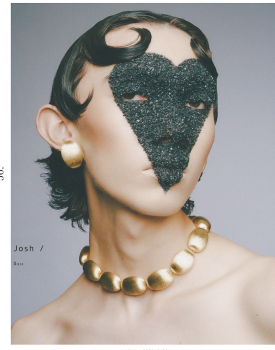

# BOSS MODELS

JOHANNESBURG

## JOSH HABIB

Height: 183cm Chest: 80cm Waist: 67cm Shoe: 9 UK Hair: Dark Brown Eyes: Brown

# BOSS MODELS

JOHANNESBURG

JOSH HABIB

Height: 183cm Chest: 80cm Waist: 67cm Shoe: 9 UK Hair: Dark Brown Eyes: Brown