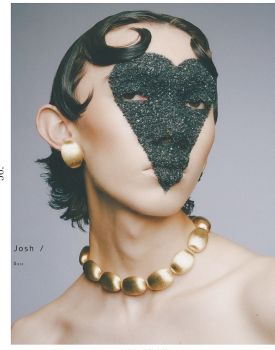

BOSS MODELS

JOHANNESBURG

JOSH HABIB

Height: 183cm Chest: 80cm Waist: 67cm Shoe: 9 UK Hair: Dark Brown Eyes: Brown

BOSS MODELS

JOHANNESBURG

JOSH HABIB

Height: 183cm Chest: 80cm Waist: 67cm Shoe: 9 UK Hair: Dark Brown Eyes: Brown

BOSS MODELS

JOHANNESBURG

JOSH HABIB

Height: 183cm Chest: 80cm Waist: 67cm Shoe: 9 UK Hair: Dark Brown Eyes: Brown