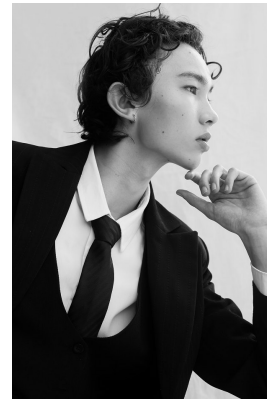

# BOSS MODELS

JOHANNESBURG

## JOSH HABIB

Height: 183cm Chest: 80cm Waist: 67cm Shoe: 9 UK Hair: Dark Brown Eyes: Brown

# BOSS MODELS

JOHANNESBURG

JOSH HABIB

Height: 183cm Chest: 80cm Waist: 67cm Shoe: 9 UK Hair: Dark Brown Eyes: Brown