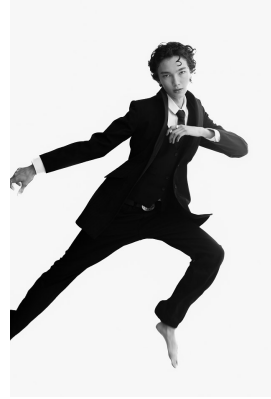

BOSS MODELS

JOHANNESBURG

JOSH HABIB

Height: 183cm Chest: 80cm Waist: 67cm Shoe: 9 UK Hair: Dark Brown Eyes: Brown

BOSS MODELS

JOHANNESBURG

JOSH HABIB

Height: 183cm Chest: 80cm Waist: 67cm Shoe: 9 UK Hair: Dark Brown Eyes: Brown

BOSS MODELS

JOHANNESBURG

JOSH HABIB

Height: 183cm Chest: 80cm Waist: 67cm Shoe: 9 UK Hair: Dark Brown Eyes: Brown