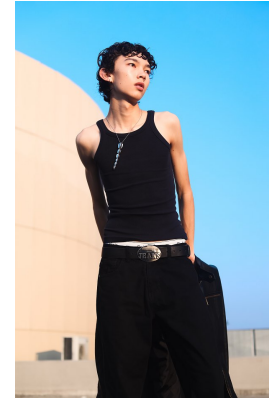

# BOSS MODELS

JOHANNESBURG

## JOSH HABIB

Height: 183cm Chest: 80cm Waist: 67cm Shoe: 9 UK Hair: Dark Brown Eyes: Brown

# BOSS MODELS

JOHANNESBURG

JOSH HABIB

Height: 183cm Chest: 80cm Waist: 67cm Shoe: 9 UK Hair: Dark Brown Eyes: Brown