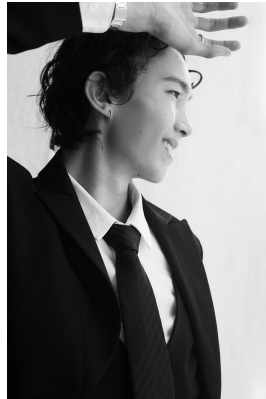

# BOSS MODELS

JOHANNESBURG

## JOSH HABIB

Height: 183cm Chest: 80cm Waist: 67cm Shoe: 9 UK Hair: Dark Brown Eyes: Brown

# BOSS MODELS

JOHANNESBURG

JOSH HABIB

Height: 183cm Chest: 80cm Waist: 67cm Shoe: 9 UK Hair: Dark Brown Eyes: Brown