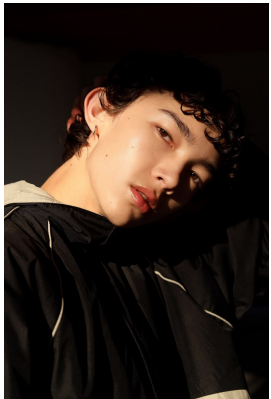

BOSS MODELS

JOHANNESBURG

JOSH HABIB

Height: 183cm Chest: 80cm Waist: 67cm Shoe: 9 UK Hair: Dark Brown Eyes: Brown

BOSS MODELS

JOHANNESBURG

JOSH HABIB

Height: 183cm Chest: 80cm Waist: 67cm Shoe: 9 UK Hair: Dark Brown Eyes: Brown

BOSS MODELS

JOHANNESBURG

JOSH HABIB

Height: 183cm Chest: 80cm Waist: 67cm Shoe: 9 UK Hair: Dark Brown Eyes: Brown