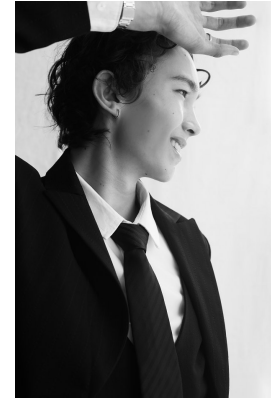

BOSS MODELS

JOHANNESBURG

JOSH HABIB

Height: 183cm Chest: 80cm Waist: 67cm Shoe: 9 UK Hair: Dark Brown Eyes: Brown

BOSS MODELS

JOHANNESBURG

JOSH HABIB

Height: 183cm Chest: 80cm Waist: 67cm Shoe: 9 UK Hair: Dark Brown Eyes: Brown

BOSS MODELS

JOHANNESBURG

JOSH HABIB

Height: 183cm Chest: 80cm Waist: 67cm Shoe: 9 UK Hair: Dark Brown Eyes: Brown