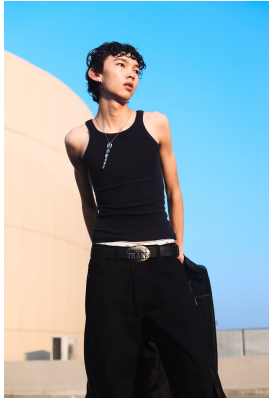

BOSS MODELS

JOHANNESBURG

JOSH HABIB

Height: 183cm Chest: 80cm Waist: 67cm Shoe: 9 UK Hair: Dark Brown Eyes: Brown

BOSS MODELS

JOHANNESBURG

JOSH HABIB

Height: 183cm Chest: 80cm Waist: 67cm Shoe: 9 UK Hair: Dark Brown Eyes: Brown

BOSS MODELS

JOHANNESBURG

JOSH HABIB

Height: 183cm Chest: 80cm Waist: 67cm Shoe: 9 UK Hair: Dark Brown Eyes: Brown