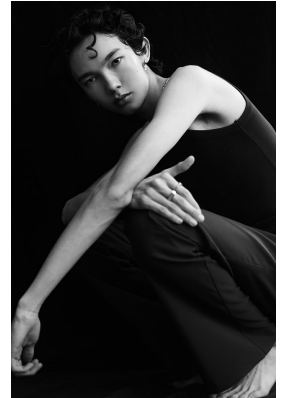

BOSS MODELS

JOHANNESBURG

JOSH HABIB

Height: 183cm Chest: 80cm Waist: 67cm Shoe: 9 UK Hair: Dark Brown Eyes: Brown

BOSS MODELS

JOHANNESBURG

JOSH HABIB

Height: 183cm Chest: 80cm Waist: 67cm Shoe: 9 UK Hair: Dark Brown Eyes: Brown

BOSS MODELS

JOHANNESBURG

JOSH HABIB

Height: 183cm Chest: 80cm Waist: 67cm Shoe: 9 UK Hair: Dark Brown Eyes: Brown