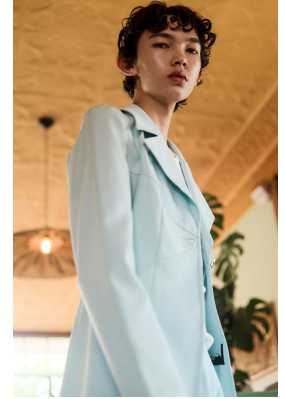

BOSS MODELS

JOHANNESBURG

JOSH HABIB

Height: 183cm Chest: 80cm Waist: 67cm Shoe: 9 UK Hair: Dark Brown Eyes: Brown

BOSS MODELS

JOHANNESBURG

JOSH HABIB

Height: 183cm Chest: 80cm Waist: 67cm Shoe: 9 UK Hair: Dark Brown Eyes: Brown

BOSS MODELS

JOHANNESBURG

JOSH HABIB

Height: 183cm Chest: 80cm Waist: 67cm Shoe: 9 UK Hair: Dark Brown Eyes: Brown