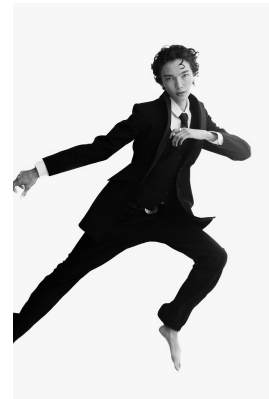

# BOSS MODELS

JOHANNESBURG

## JOSH HABIB

Height: 183cm Chest: 80cm Waist: 67cm Shoe: 9 UK Hair: Dark Brown Eyes: Brown

# BOSS MODELS

JOHANNESBURG

JOSH HABIB

Height: 183cm Chest: 80cm Waist: 67cm Shoe: 9 UK Hair: Dark Brown Eyes: Brown