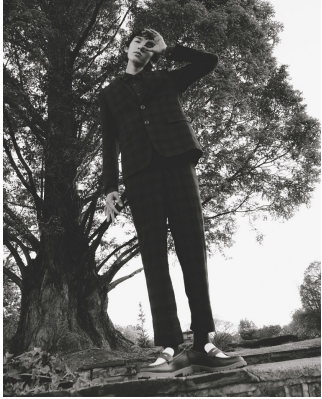

BOSS MODELS

JOHANNESBURG

JOSH HABIB

Height: 183cm Chest: 80cm Waist: 67cm Shoe: 9 UK Hair: Dark Brown Eyes: Brown

BOSS MODELS

JOHANNESBURG

JOSH HABIB

Height: 183cm Chest: 80cm Waist: 67cm Shoe: 9 UK Hair: Dark Brown Eyes: Brown

BOSS MODELS

JOHANNESBURG

JOSH HABIB

Height: 183cm Chest: 80cm Waist: 67cm Shoe: 9 UK Hair: Dark Brown Eyes: Brown