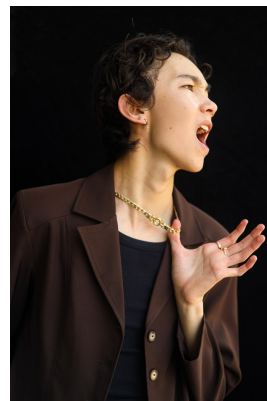

BOSS MODELS

JOHANNESBURG

JOSH HABIB

Height: 183cm Chest: 80cm Waist: 67cm Shoe: 9 UK Hair: Dark Brown Eyes: Brown

BOSS MODELS

JOHANNESBURG

JOSH HABIB

Height: 183cm Chest: 80cm Waist: 67cm Shoe: 9 UK Hair: Dark Brown Eyes: Brown

BOSS MODELS

JOHANNESBURG

JOSH HABIB

Height: 183cm Chest: 80cm Waist: 67cm Shoe: 9 UK Hair: Dark Brown Eyes: Brown