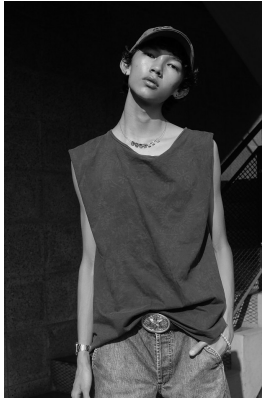

BOSS MODELS

JOHANNESBURG

JOSH HABIB

Height: 183cm Chest: 80cm Waist: 67cm Shoe: 9 UK Hair: Dark Brown Eyes: Brown

BOSS MODELS

JOHANNESBURG

JOSH HABIB

Height: 183cm Chest: 80cm Waist: 67cm Shoe: 9 UK Hair: Dark Brown Eyes: Brown

BOSS MODELS

JOHANNESBURG

JOSH HABIB

Height: 183cm Chest: 80cm Waist: 67cm Shoe: 9 UK Hair: Dark Brown Eyes: Brown