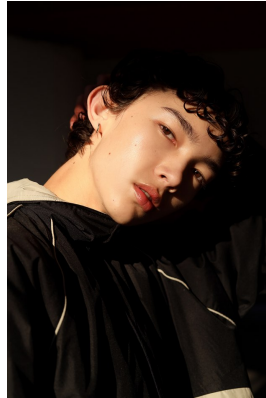

BOSS MODELS

JOHANNESBURG

JOSH HABIB

Height: 183cm Chest: 80cm Waist: 67cm Shoe: 9 UK Hair: Dark Brown Eyes: Brown

BOSS MODELS

JOHANNESBURG

JOSH HABIB

Height: 183cm Chest: 80cm Waist: 67cm Shoe: 9 UK Hair: Dark Brown Eyes: Brown

BOSS MODELS

JOHANNESBURG

JOSH HABIB

Height: 183cm Chest: 80cm Waist: 67cm Shoe: 9 UK Hair: Dark Brown Eyes: Brown