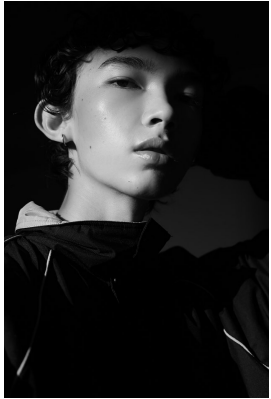

BOSS MODELS

JOHANNESBURG

JOSH HABIB

Height: 183cm Chest: 80cm Waist: 67cm Shoe: 9 UK Hair: Dark Brown Eyes: Brown

BOSS MODELS

JOHANNESBURG

JOSH HABIB

Height: 183cm Chest: 80cm Waist: 67cm Shoe: 9 UK Hair: Dark Brown Eyes: Brown

BOSS MODELS

JOHANNESBURG

JOSH HABIB

Height: 183cm Chest: 80cm Waist: 67cm Shoe: 9 UK Hair: Dark Brown Eyes: Brown