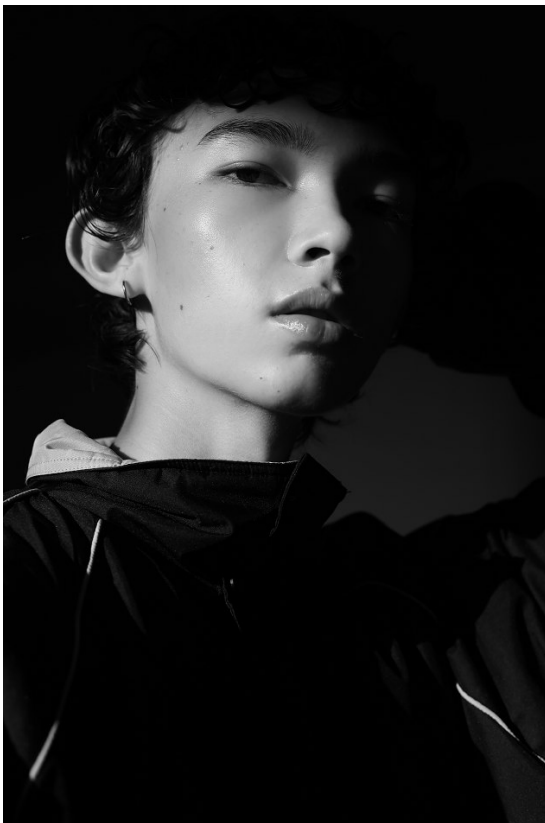

BOSS MODELS

JOHANNESBURG

JOSH HABIB

Height: 183cm Chest: 80cm Waist: 67cm Shoe: 9 UK Hair: Dark Brown Eyes: Brown

BOSS MODELS

JOHANNESBURG

JOSH HABIB

Height: 183cm Chest: 80cm Waist: 67cm Shoe: 9 UK Hair: Dark Brown Eyes: Brown