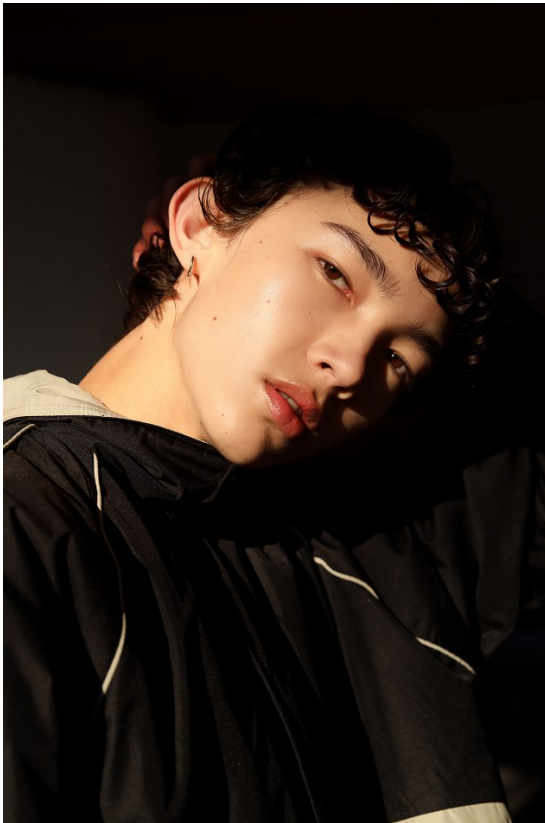

BOSS MODELS

JOHANNESBURG

JOSH HABIB

Height: 183cm Chest: 80cm Waist: 67cm Shoe: 9 UK Hair: Dark Brown Eyes: Brown

BOSS MODELS

JOHANNESBURG

JOSH HABIB

Height: 183cm Chest: 80cm Waist: 67cm Shoe: 9 UK Hair: Dark Brown Eyes: Brown