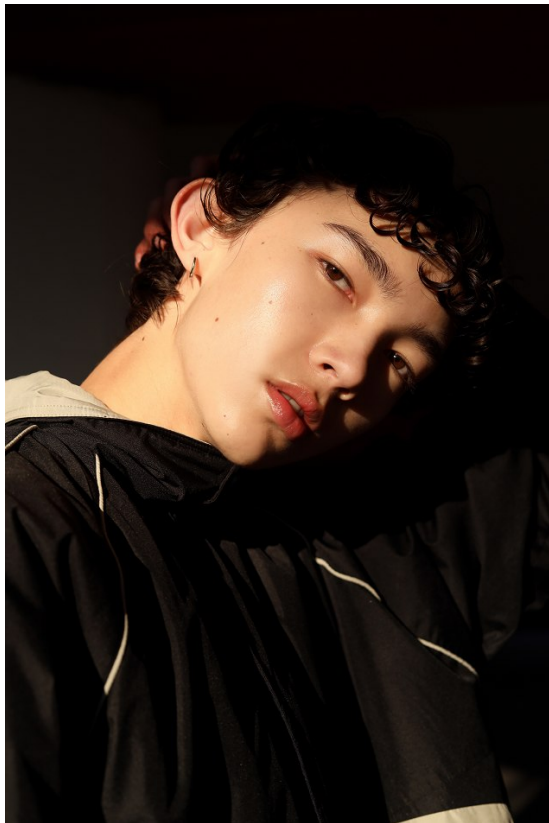

BOSS MODELS

JOHANNESBURG

JOSH HABIB

Height: 183cm Chest: 80cm Waist: 67cm Shoe: 9 UK Hair: Dark Brown Eyes: Brown

BOSS MODELS

JOHANNESBURG

FASHION /

56.

BOSS MODELS

JOHANNESBURG

JOSH HABIB

Height: 183cm Chest: 80cm Waist: 67cm Shoe: 9 UK Hair: Dark Brown Eyes: Brown

BOSS MODELS

JOHANNESBURG

JOSH HABIB

Height: 183cm Chest: 80cm Waist: 67cm Shoe: 9 UK Hair: Dark Brown Eyes: Brown