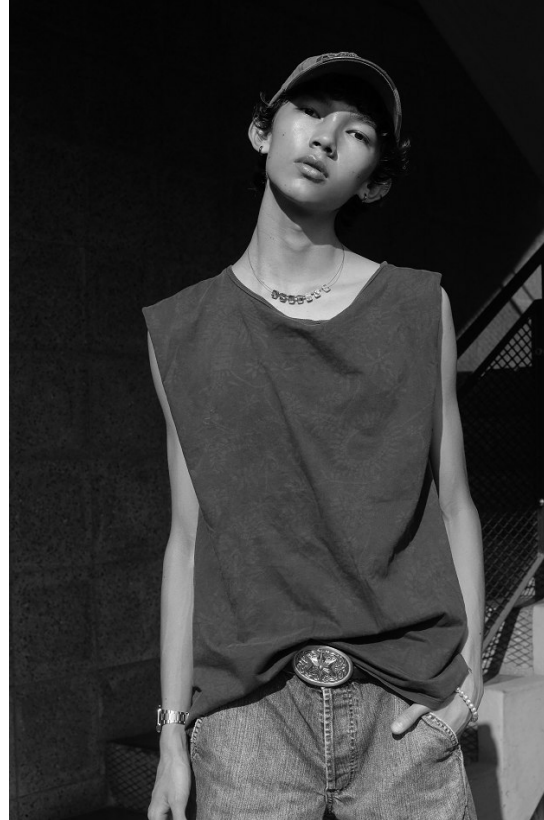

Josh /
Boss

MMJL_2024 / 25

JOSH HABIB

Height: 183cm Chest: 80cm Waist: 67cm Shoe: 9 UK Hair: Dark Brown Eyes: Brown

BOSS MODELS

JOHANNESBURG

JOSH HABIB

Height: 183cm Chest: 80cm Waist: 67cm Shoe: 9 UK Hair: Dark Brown Eyes: Brown

BOSS MODELS

JOHANNESBURG

JOSH HABIB

Height: 183cm Chest: 80cm Waist: 67cm Shoe: 9 UK Hair: Dark Brown Eyes: Brown

BOSS MODELS

JOHANNESBURG

JOSH HABIB

Height: 183cm Chest: 80cm Waist: 67cm Shoe: 9 UK Hair: Dark Brown Eyes: Brown