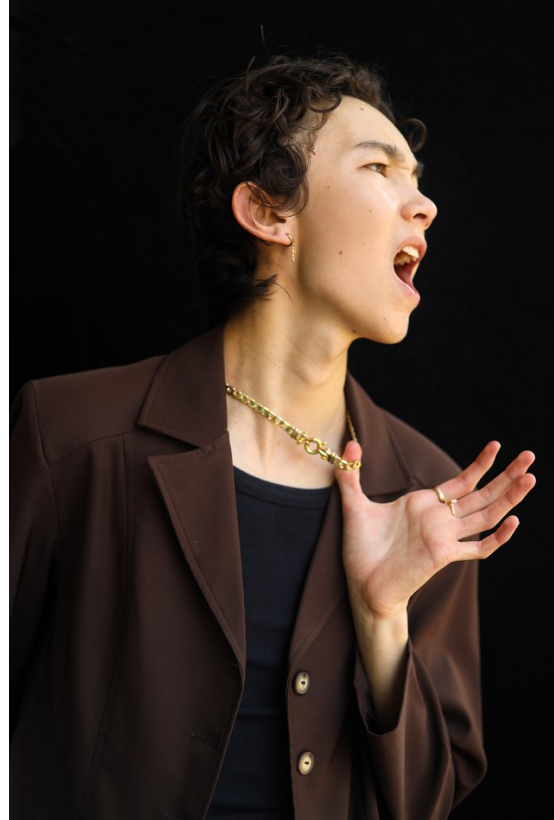

BOSS MODELS

JOHANNESBURG

JOSH HABIB

Height: 183cm Chest: 80cm Waist: 67cm Shoe: 9 UK Hair: Dark Brown Eyes: Brown