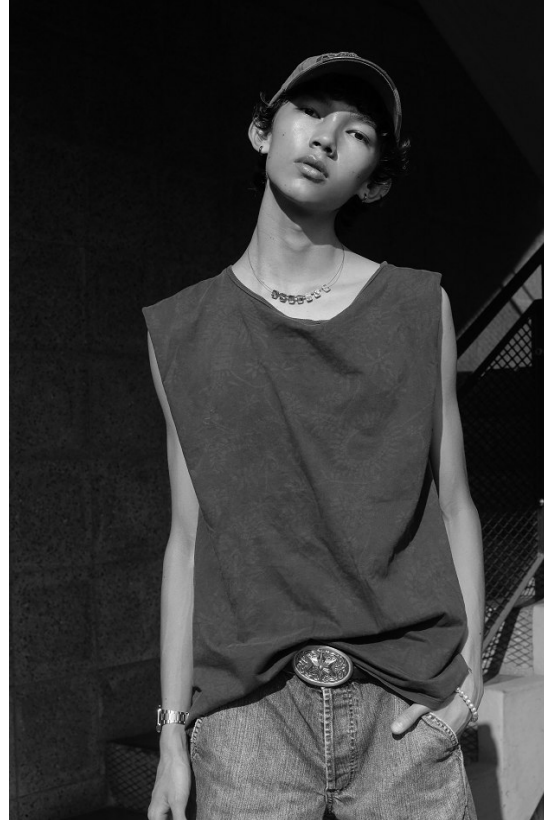

BOSS MODELS

JOHANNESBURG

JOSH HABIB

Height: 183cm Chest: 80cm Waist: 67cm Shoe: 9 UK Hair: Dark Brown Eyes: Brown