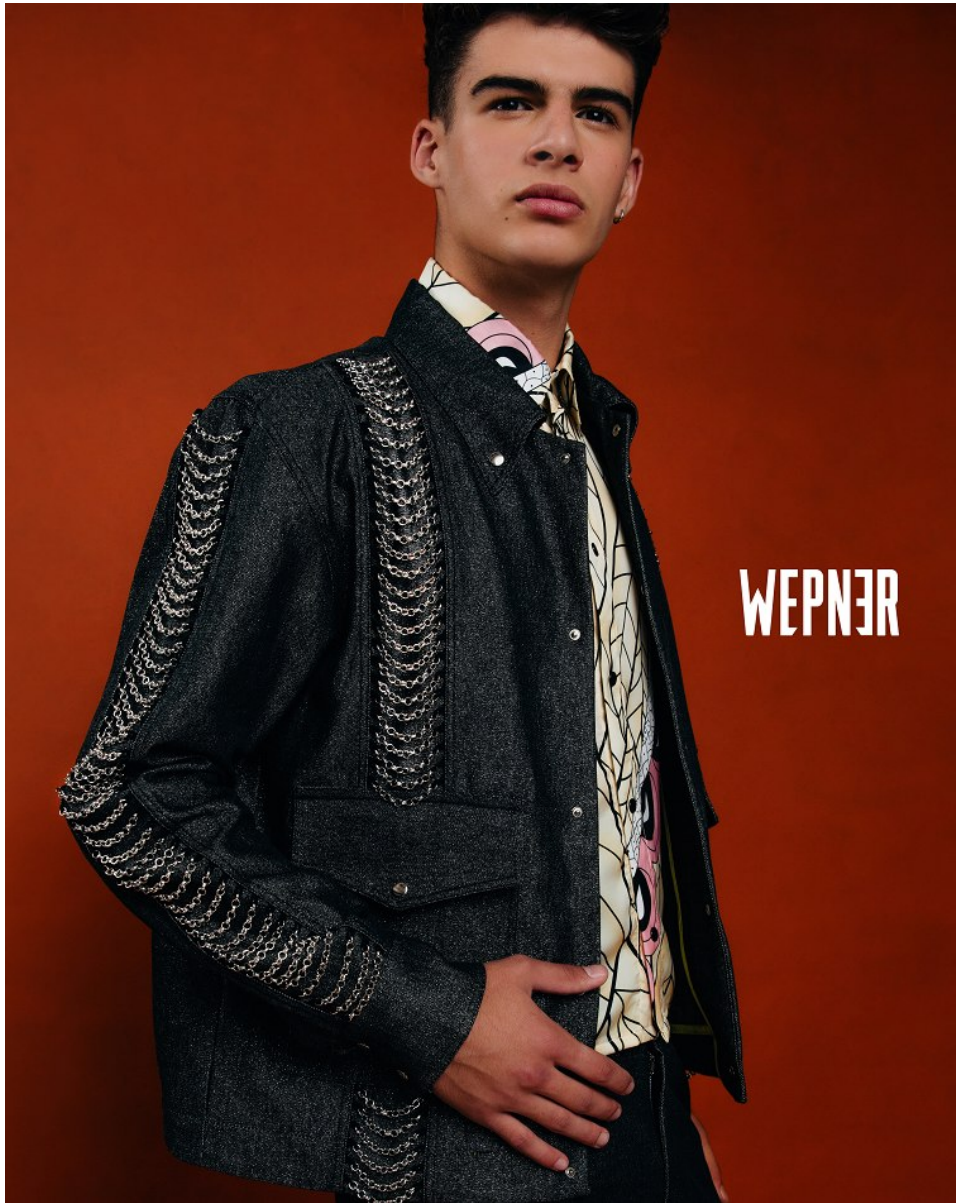

BOSS MODELS

JOHANNESBURG

GREGORY ROBINSON

Height: 184cm Chest: 101cm Waist: 84cm Shoe: 11 UK Hair: Dark Brown Eyes: Dark Brown

BOSS MODELS

JOHANNESBURG

GREGORY ROBINSON

Height: 184cm Chest: 101cm Waist: 84cm Shoe: 11 UK Hair: Dark Brown Eyes: Dark Brown