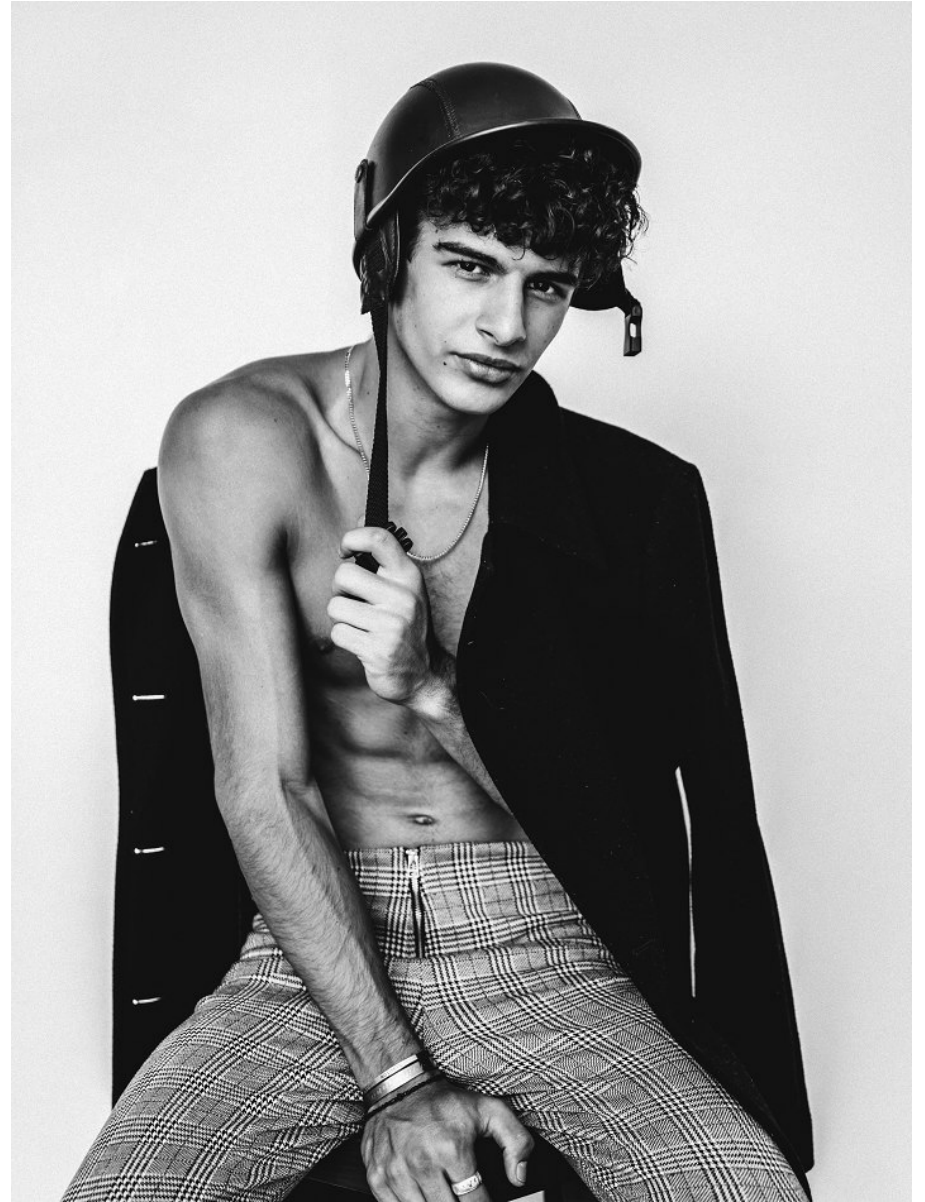

BOSS MODELS

JOHANNESBURG

GREGORY ROBINSON

Height: 184cm Chest: 101cm Waist: 84cm Shoe: 11 UK Hair: Dark Brown Eyes: Dark Brown

BOSS MODELS

JOHANNESBURG

GREGORY ROBINSON

Height: 184cm Chest: 101cm Waist: 84cm Shoe: 11 UK Hair: Dark Brown Eyes: Dark Brown