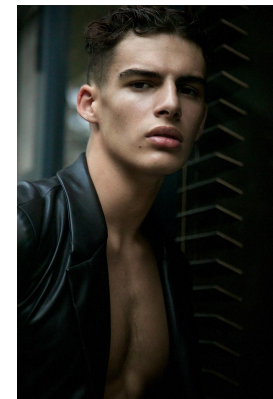

BOSS MODELS

JOHANNESBURG

GREGORY ROBINSON

Height: 184cm Chest: 101cm Waist: 84cm Shoe: 11 UK Hair: Dark Brown Eyes: Dark Brown