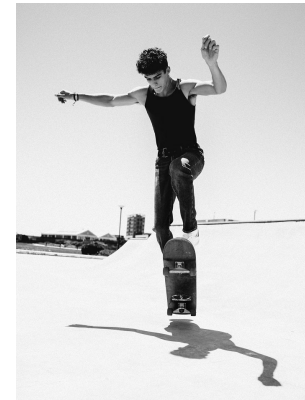

BOSS MODELS

JOHANNESBURG

GREGORY ROBINSON

Height: 184cm Chest: 101cm Waist: 84cm Shoe: 11 UK Hair: Dark Brown Eyes: Dark Brown

BOSS MODELS

JOHANNESBURG

GREGORY ROBINSON

Height: 184cm Chest: 101cm Waist: 84cm Shoe: 11 UK Hair: Dark Brown Eyes: Dark Brown