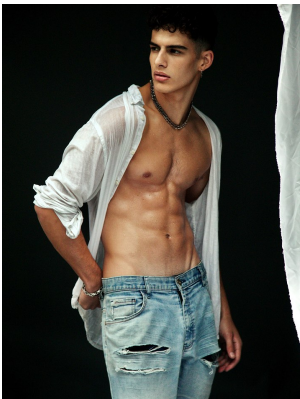

# BOSS MODELS

JOHANNESBURG

## GREGORY ROBINSON

Height: 184cm Chest: 101cm Waist: 84cm Shoe: 11 UK Hair: Dark Brown Eyes: Dark Brown