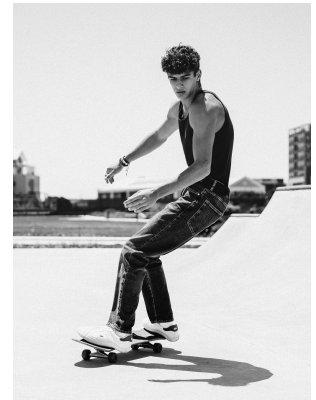

BOSS MODELS

JOHANNESBURG

GREGORY ROBINSON

Height: 184cm Chest: 101cm Waist: 84cm Shoe: 11 UK Hair: Dark Brown Eyes: Dark Brown

BOSS MODELS

JOHANNESBURG

GREGORY ROBINSON

Height: 184cm Chest: 101cm Waist: 84cm Shoe: 11 UK Hair: Dark Brown Eyes: Dark Brown