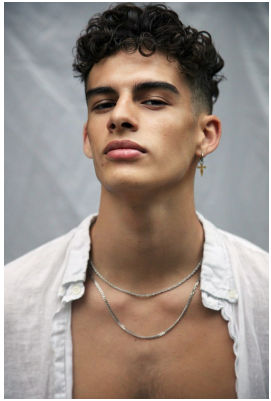

BOSS MODELS

JOHANNESBURG

GREGORY ROBINSON

Height: 184cm Chest: 101cm Waist: 84cm Shoe: 11 UK Hair: Dark Brown Eyes: Dark Brown

BOSS MODELS

JOHANNESBURG

GREGORY ROBINSON

Height: 184cm Chest: 101cm Waist: 84cm Shoe: 11 UK Hair: Dark Brown Eyes: Dark Brown