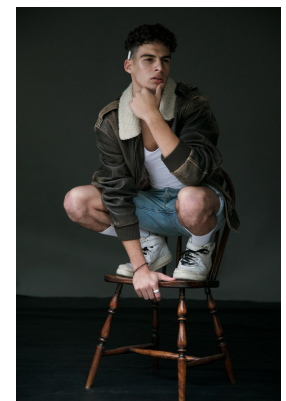

BOSS MODELS

JOHANNESBURG

GREGORY ROBINSON

Height: 184cm Chest: 101cm Waist: 84cm Shoe: 11 UK Hair: Dark Brown Eyes: Dark Brown