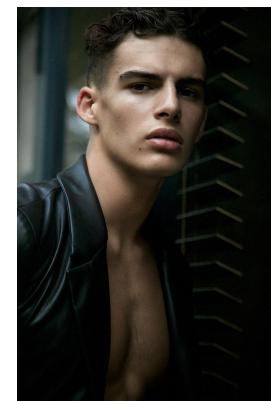

BOSS MODELS

JOHANNESBURG

GREGORY ROBINSON

Height: 184cm Chest: 101cm Waist: 84cm Shoe: 11 UK Hair: Dark Brown Eyes: Dark Brown