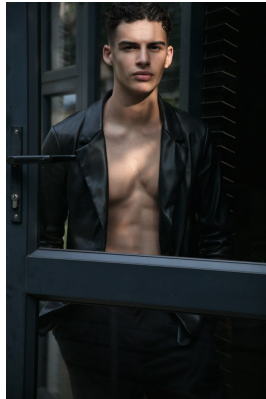

BOSS MODELS

JOHANNESBURG

GREGORY ROBINSON

Height: 184cm Chest: 101cm Waist: 84cm Shoe: 11 UK Hair: Dark Brown Eyes: Dark Brown