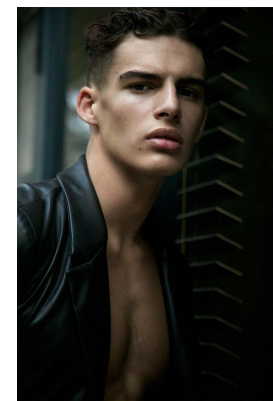

BOSS MODELS

JOHANNESBURG

GREGORY ROBINSON

Height: 184cm Chest: 101cm Waist: 84cm Shoe: 11 UK Hair: Dark Brown Eyes: Dark Brown

BOSS MODELS

JOHANNESBURG

GREGORY ROBINSON

Height: 184cm Chest: 101cm Waist: 84cm Shoe: 11 UK Hair: Dark Brown Eyes: Dark Brown