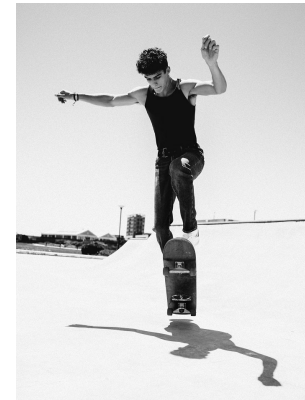

## GREGORY ROBINSON

Height: 184cm Chest: 101cm Waist: 84cm Shoe: 11 UK Hair: Dark Brown Eyes: Dark Brown