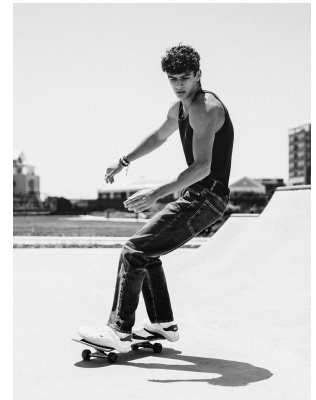

## GREGORY ROBINSON

Height: 184cm Chest: 101cm Waist: 84cm Shoe: 11 UK Hair: Dark Brown Eyes: Dark Brown