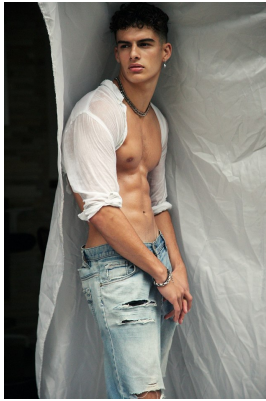

# BOSS MODELS

JOHANNESBURG

## GREGORY ROBINSON

Height: 184cm Chest: 101cm Waist: 84cm Shoe: 11 UK Hair: Dark Brown Eyes: Dark Brown