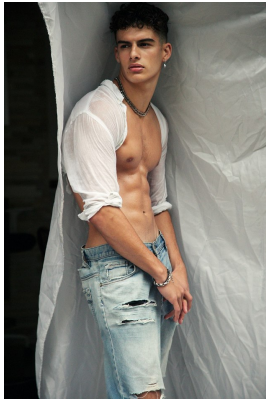

BOSS MODELS

JOHANNESBURG

GREGORY ROBINSON

Height: 184cm Chest: 101cm Waist: 84cm Shoe: 11 UK Hair: Dark Brown Eyes: Dark Brown

BOSS MODELS

JOHANNESBURG

GREGORY ROBINSON

Height: 184cm Chest: 101cm Waist: 84cm Shoe: 11 UK Hair: Dark Brown Eyes: Dark Brown