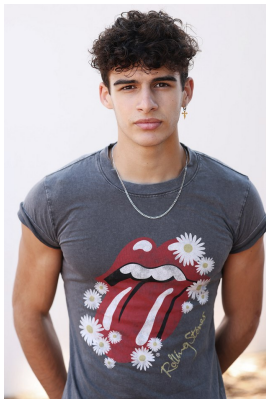

# BOSS MODELS

JOHANNESBURG

## GREGORY ROBINSON

Height: 184cm Chest: 101cm Waist: 84cm Shoe: 11 UK Hair: Dark Brown Eyes: Dark Brown