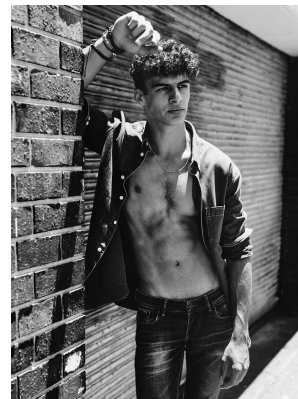

BOSS MODELS

JOHANNESBURG

GREGORY ROBINSON

Height: 184cm Chest: 101cm Waist: 84cm Shoe: 11 UK Hair: Dark Brown Eyes: Dark Brown