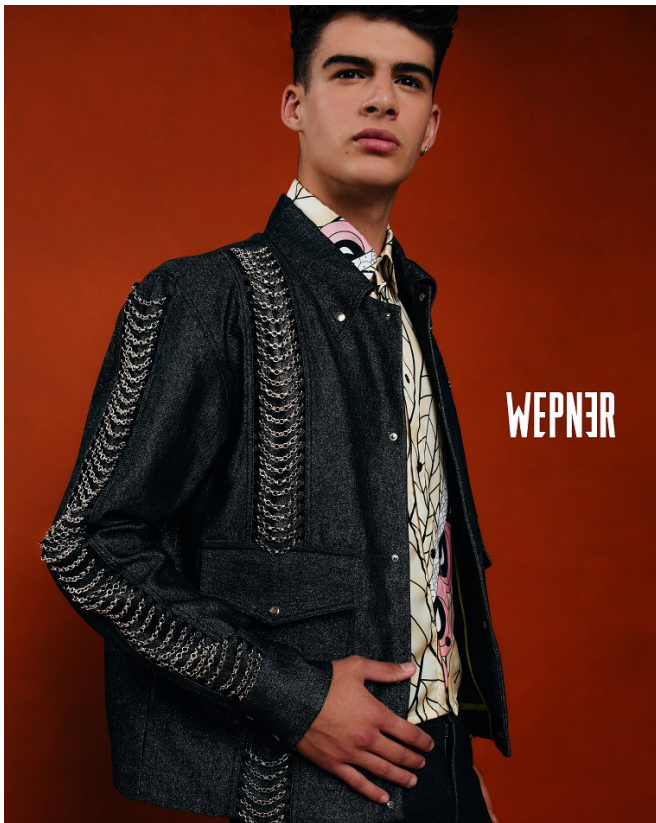

BOSS MODELS

JOHANNESBURG

GREGORY ROBINSON

Height: 184cm Chest: 101cm Waist: 84cm Shoe: 11 UK Hair: Dark Brown Eyes: Dark Brown