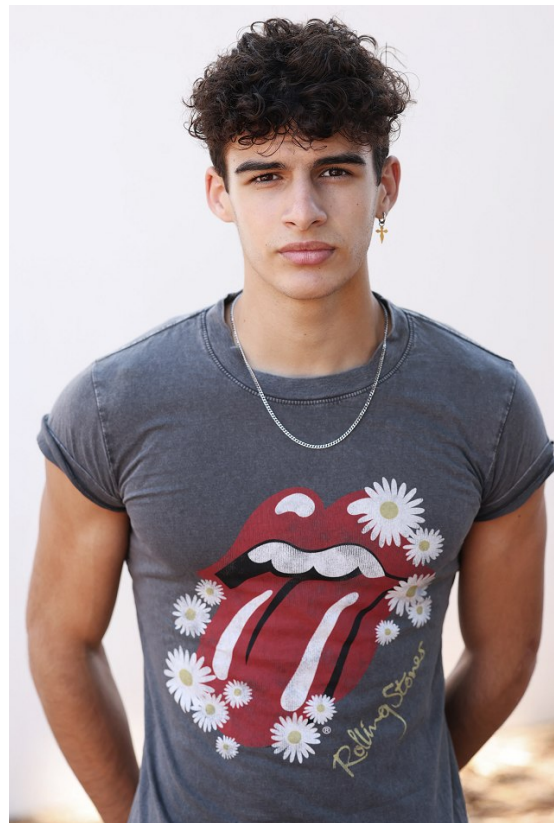

BOSS MODELS

JOHANNESBURG

GREGORY ROBINSON

Height: 184cm Chest: 101cm Waist: 84cm Shoe: 11 UK Hair: Dark Brown Eyes: Dark Brown

BOSS MODELS

JOHANNESBURG

GREGORY ROBINSON

Height: 184cm Chest: 101cm Waist: 84cm Shoe: 11 UK Hair: Dark Brown Eyes: Dark Brown