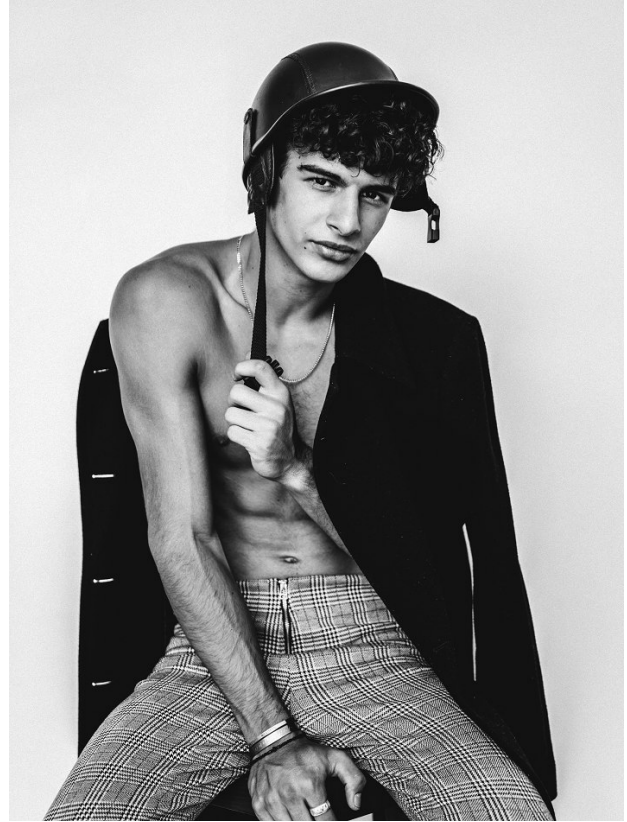

BOSS MODELS

JOHANNESBURG

GREGORY ROBINSON

Height: 184cm Chest: 101cm Waist: 84cm Shoe: 11 UK Hair: Dark Brown Eyes: Dark Brown

BOSS MODELS

JOHANNESBURG

GREGORY ROBINSON

Height: 184cm Chest: 101cm Waist: 84cm Shoe: 11 UK Hair: Dark Brown Eyes: Dark Brown