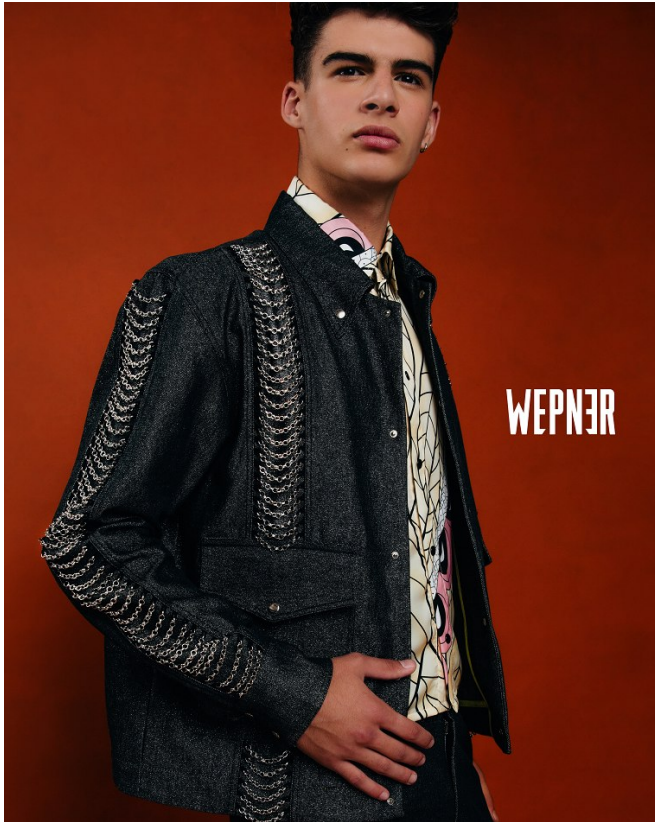

BOSS MODELS

JOHANNESBURG

GREGORY ROBINSON

Height: 184cm Chest: 101cm Waist: 84cm Shoe: 11 UK Hair: Dark Brown Eyes: Dark Brown