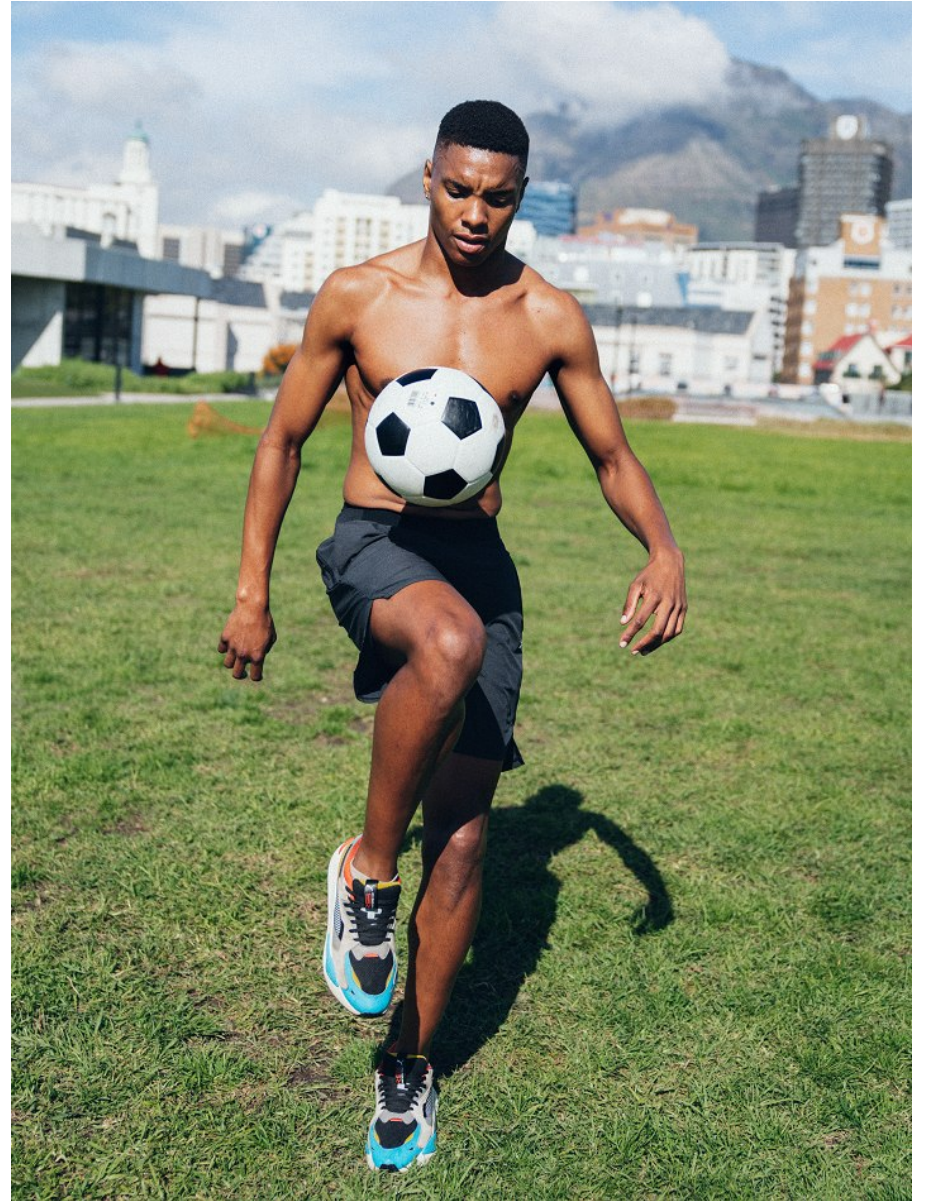

BOSS MODELS

JOHANNESBURG

MPUMI MOSUE

Height: 183cm Chest: 97cm Waist: 77cm Suit: 38 Shoe: 8 UK Hair: Black Eyes: Brown