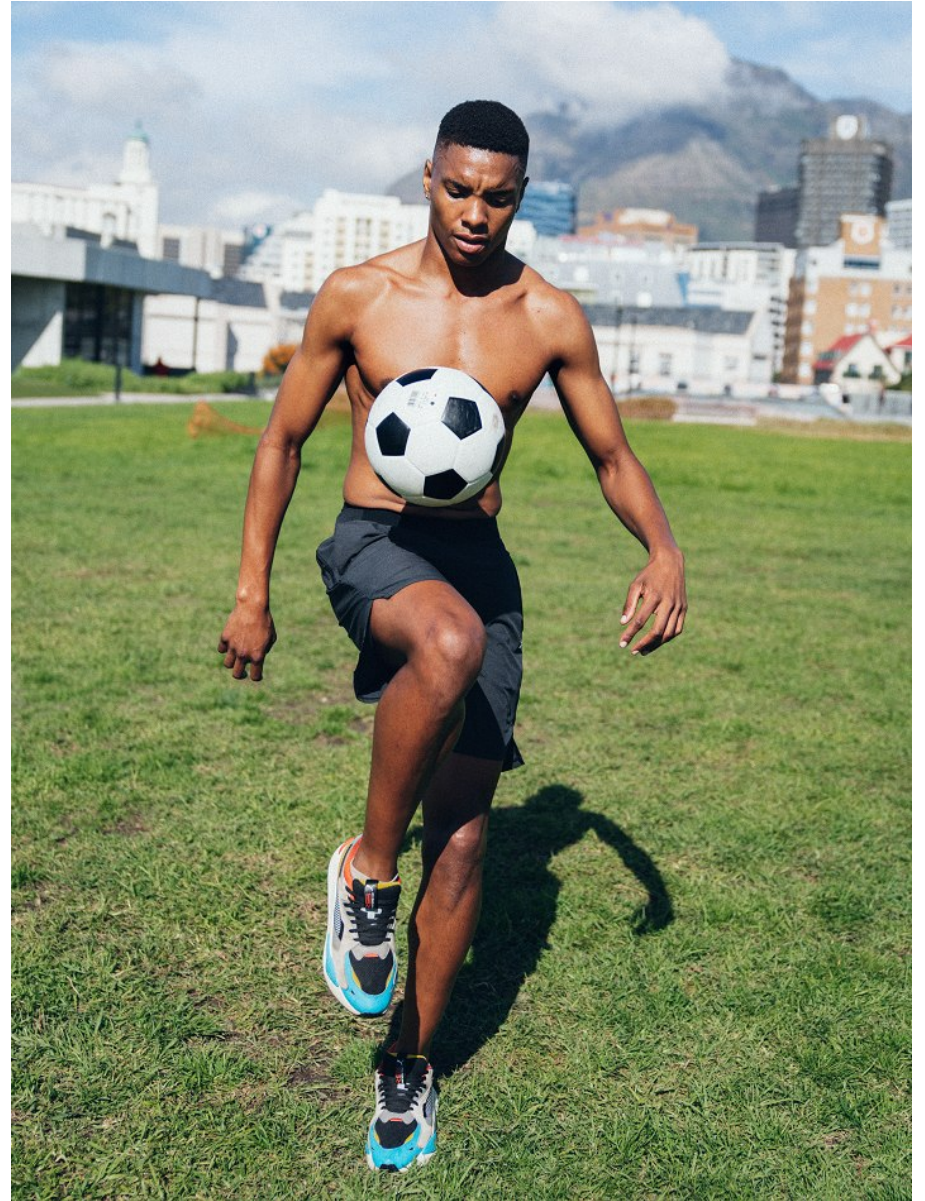

BOSS MODELS

JOHANNESBURG

MPUMI MOSUE

Height: 183cm Chest: 97cm Waist: 77cm Suit: 38 Shoe: 8 UK Hair: Black Eyes: Brown

BOSS MODELS

JOHANNESBURG

MPUMI MOSUE

Height: 183cm Chest: 97cm Waist: 77cm Suit: 38 Shoe: 8 UK Hair: Black Eyes: Brown