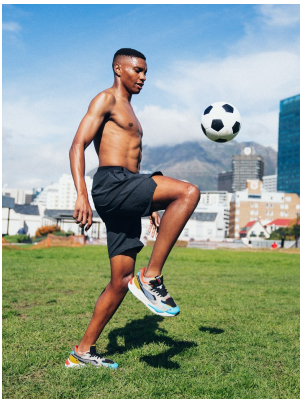

BOSS MODELS

JOHANNESBURG

MPUMI MOSUE

Height: 183cm Chest: 97cm Waist: 77cm Suit: 38 Shoe: 8 UK Hair: Black Eyes: Brown

BOSS MODELS

JOHANNESBURG

MPUMI MOSUE

Height: 183cm Chest: 97cm Waist: 77cm Suit: 38 Shoe: 8 UK Hair: Black Eyes: Brown