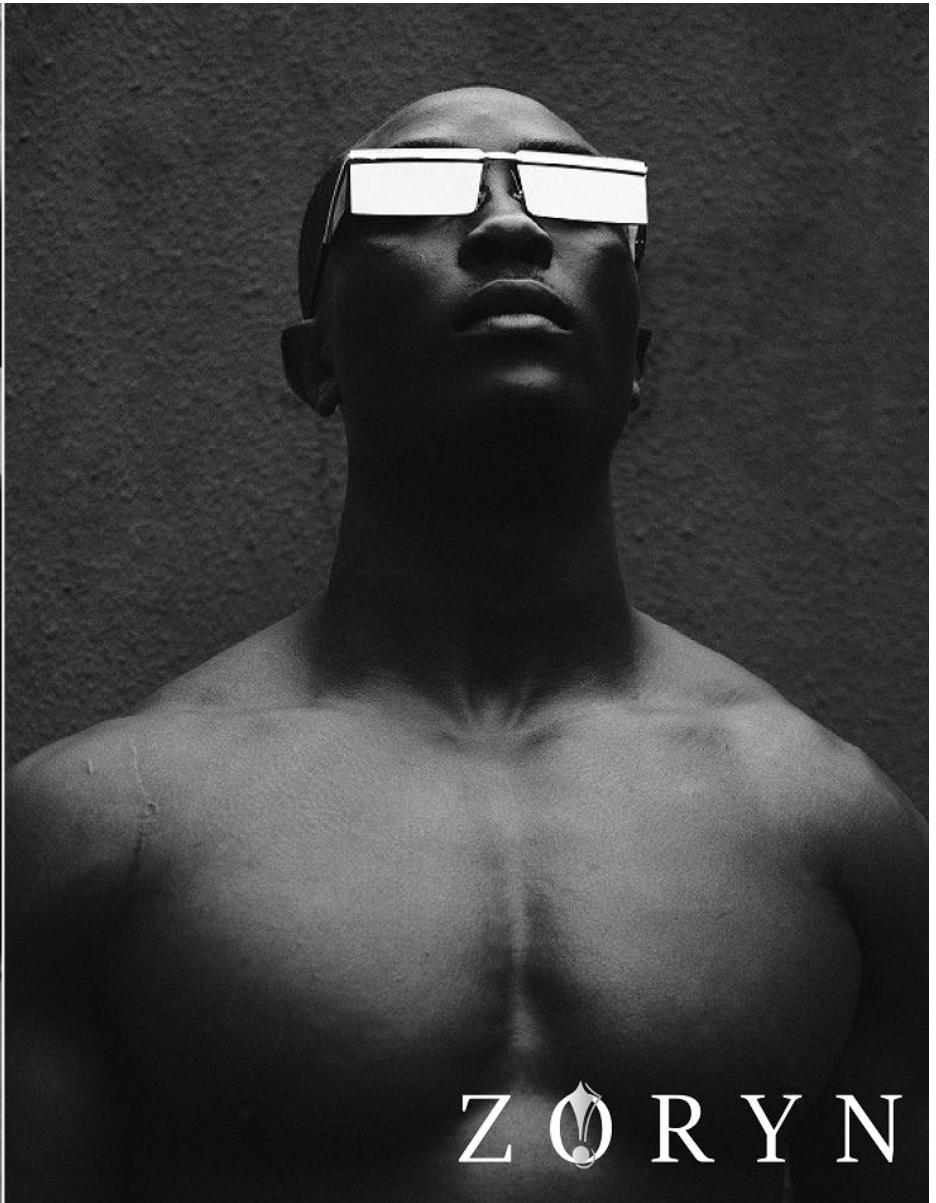

BOSS MODELS

JOHANNESBURG

AIDIA DE MEYER

Height: 188cm Chest: 107cm Waist: 83cm Shoe: 9.5 UK Hair: Black Eyes: Brown

BOSS MODELS

JOHANNESBURG

AIDIA DE MEYER

Height: 188cm Chest: 107cm Waist: 83cm Shoe: 9.5 UK Hair: Black Eyes: Brown

BOSS MODELS

JOHANNESBURG

AIDIA DE MEYER

Height: 188cm Chest: 107cm Waist: 83cm Shoe: 9.5 UK Hair: Black Eyes: Brown

BOSS MODELS

JOHANNESBURG

Model and Actor: Aidia De Meyer
Handle: @aidiademeyer4
Photographer: SJ van Zyl
Handle: @sjvanzyl
Cape Town Agent: MMM
Handle: @martezmultimanagement
Johannesburg Agent: Boss Models
Handle: @bossmodelsjhb