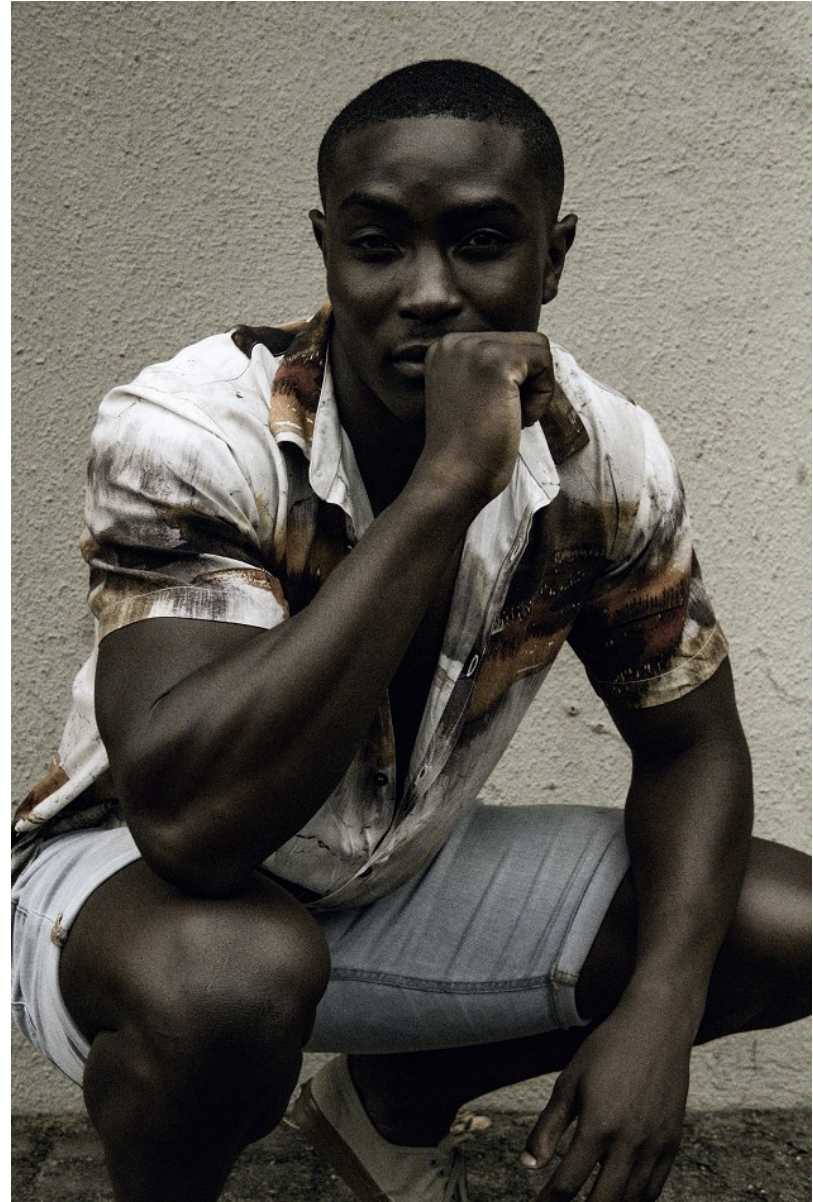

BOSS MODELS

JOHANNESBURG

AIDIA DE MEYER

Height: 188cm Chest: 107cm Waist: 83cm Shoe: 9.5 UK Hair: Black Eyes: Brown

BOSS MODELS

JOHANNESBURG

AIDIA DE MEYER

Height: 188cm Chest: 107cm Waist: 83cm Shoe: 9.5 UK Hair: Black Eyes: Brown

BOSS MODELS

JOHANNESBURG

AIDIA DE MEYER

Height: 188cm Chest: 107cm Waist: 83cm Shoe: 9.5 UK Hair: Black Eyes: Brown

BOSS MODELS

JOHANNESBURG

6 ZORYN

Model: Zoryn Saporta-Rothuysen
Handle: @zozzles19
Model: Aidia De Meyer
Handle: @aidiademeyer4
Agent: MMM
Handle: @martezmultimanagement
Photographer: Blanka Hartenstein
Handle: @biahartenstein
MUAH: Little Harlequin
Handle: @the_little_harlequin
Location: Mount Nelson
Handle: @belmondmountnelsonhotel

7

AIDIA DE MEYER

Height: 188cm Chest: 107cm Waist: 83cm Shoe: 9.5 UK Hair: Black Eyes: Brown

BOSS MODELS

JOHANNESBURG

AIDIA DE MEYER

Height: 188cm Chest: 107cm Waist: 83cm Shoe: 9.5 UK Hair: Black Eyes: Brown

BOSS MODELS

JOHANNESBURG

AIDIA DE MEYER

Height: 188cm Chest: 107cm Waist: 83cm Shoe: 9.5 UK Hair: Black Eyes: Brown

BOSS MODELS

JOHANNESBURG

Model and Actor: Aidia De Meyer
Handle: @aidiademeyer4
Photographer: SJ van Zyl
Handle: @sjvanzyl
Cape Town Agent: MMM
Handle: @martezmultimanagement
Johannesburg Agent: Boss Models
Handle: @bossmodelsjhb