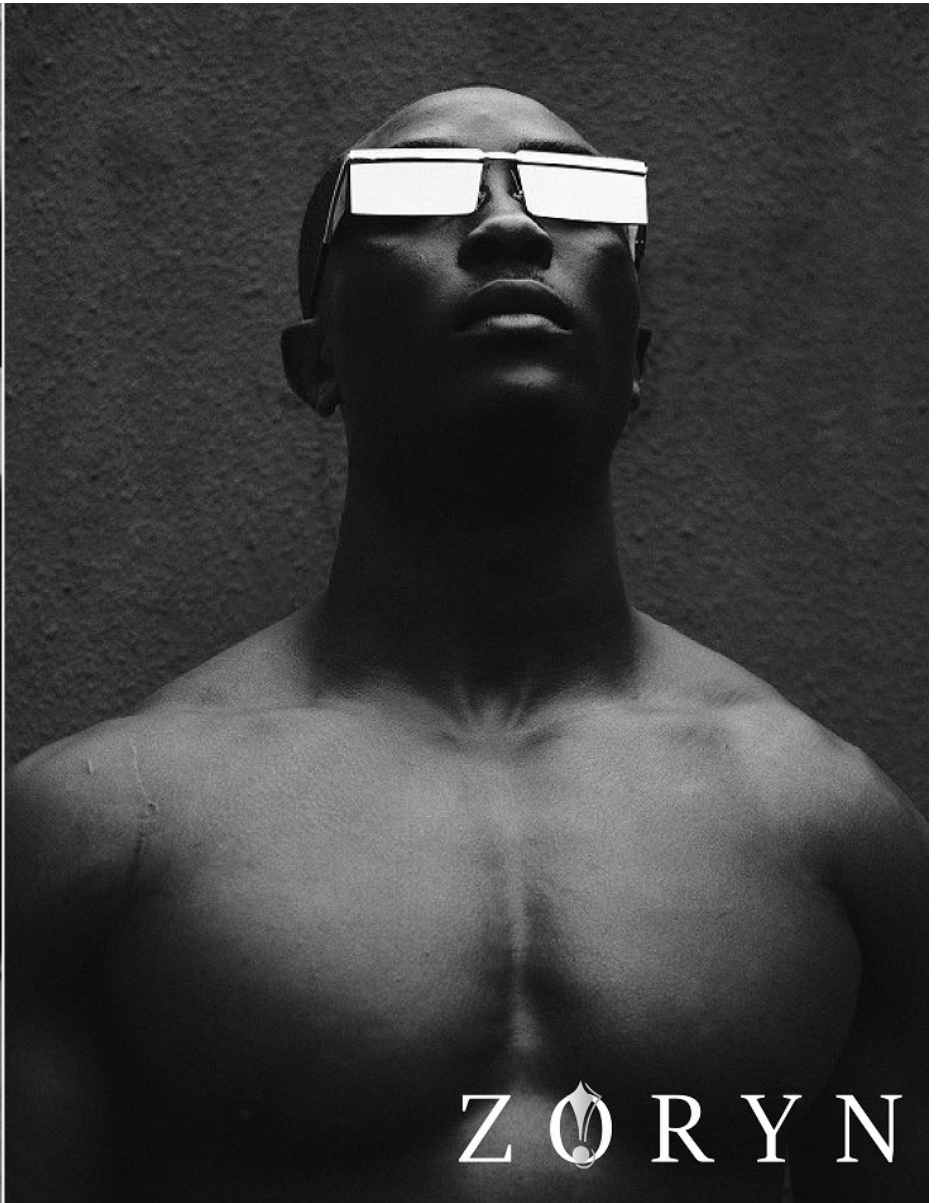

ZORYN

AIDIA DE MEYER

Height: 188cm Chest: 107cm Waist: 83cm Shoe: 9.5 UK Hair: Black Eyes: Brown