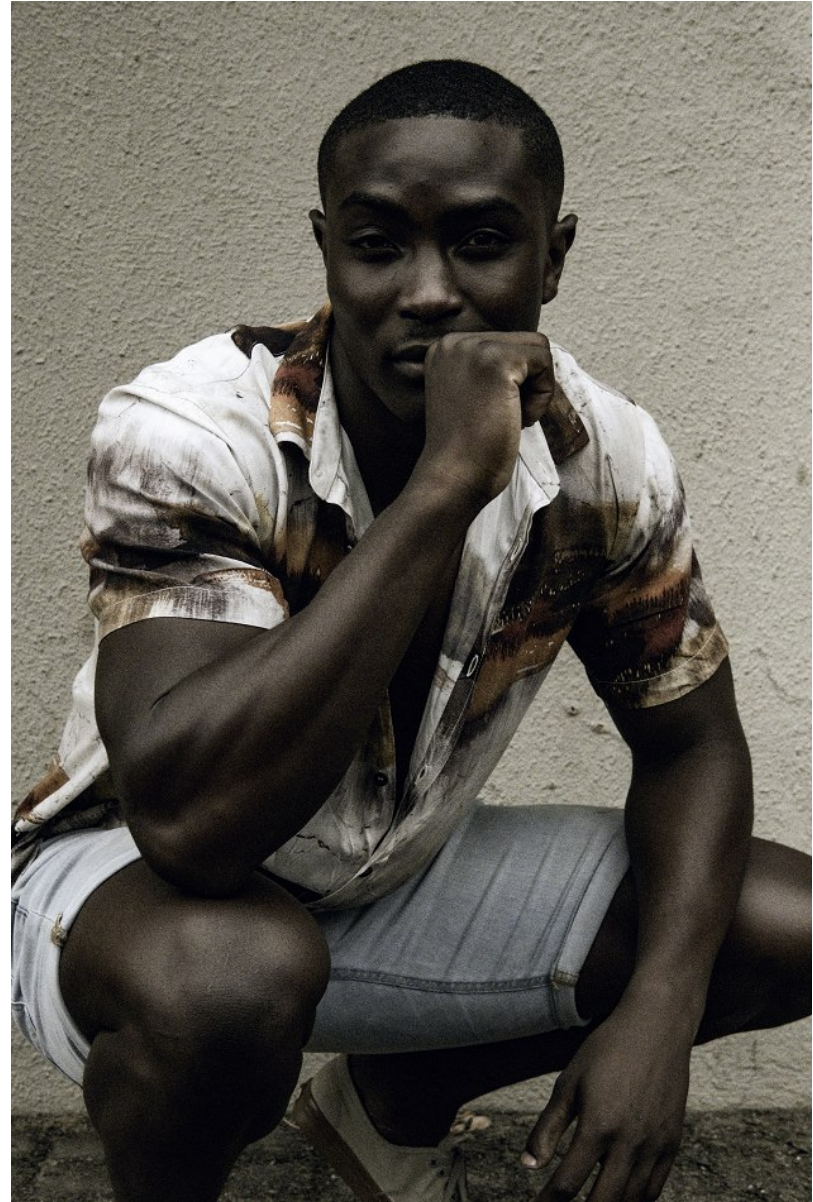

BOSS MODELS

JOHANNESBURG

AIDIA DE MEYER

Height: 188cm Chest: 107cm Waist: 83cm Shoe: 9.5 UK Hair: Black Eyes: Brown