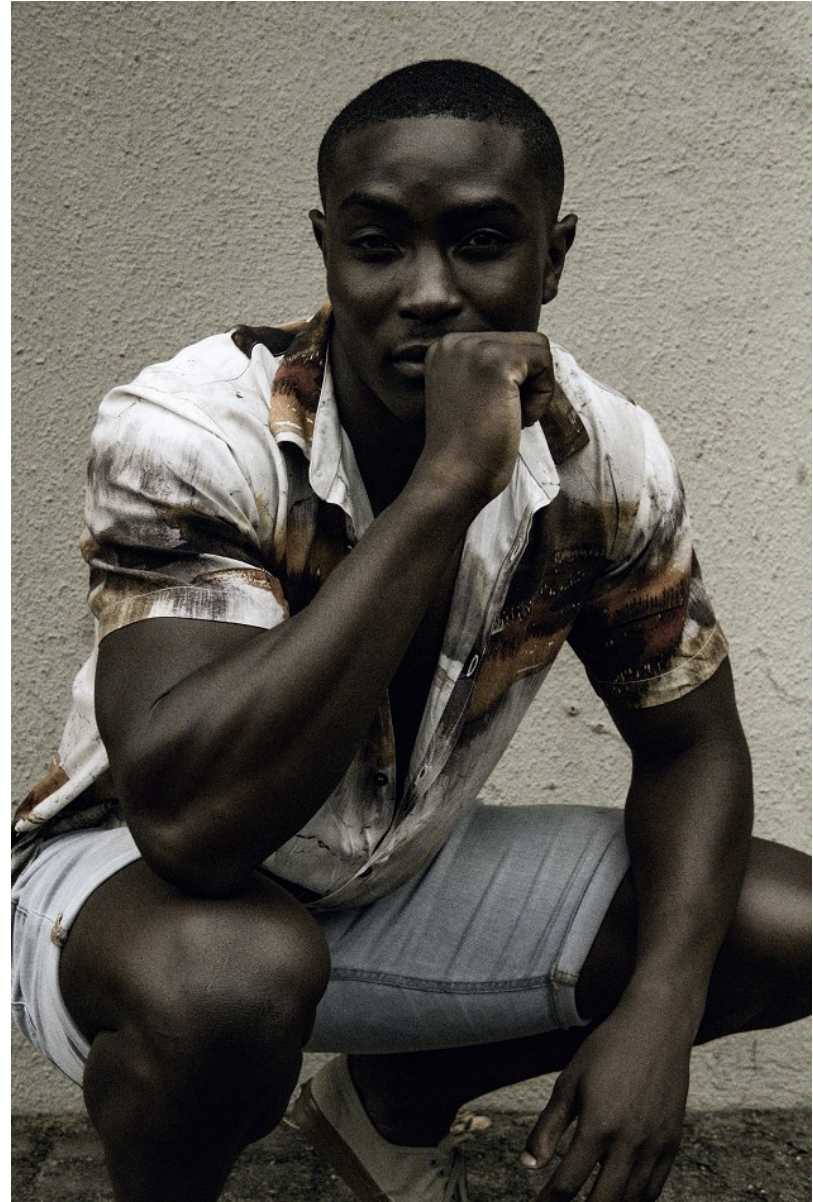

BOSS MODELS

JOHANNESBURG

AIDIA DE MEYER

Height: 188cm Chest: 107cm Waist: 83cm Shoe: 9.5 UK Hair: Black Eyes: Brown

BOSS MODELS

JOHANNESBURG

AIDIA DE MEYER

Height: 188cm Chest: 107cm Waist: 83cm Shoe: 9.5 UK Hair: Black Eyes: Brown