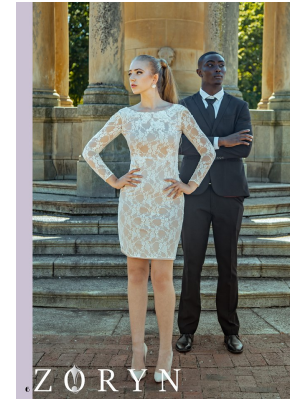

BOSS MODELS

JOHANNESBURG

ZORYN