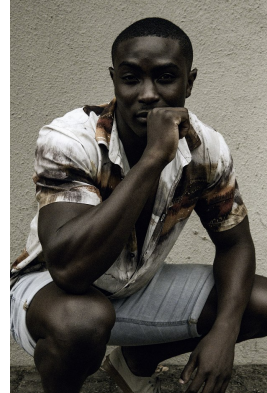

BOSS MODELS

JOHANNESBURG

ZORYN

ZORYN

AIDIA DE MEYER

Height: 188cm Chest: 107cm Waist: 83cm Shoe: 9.5 UK Hair: Black Eyes: Brown