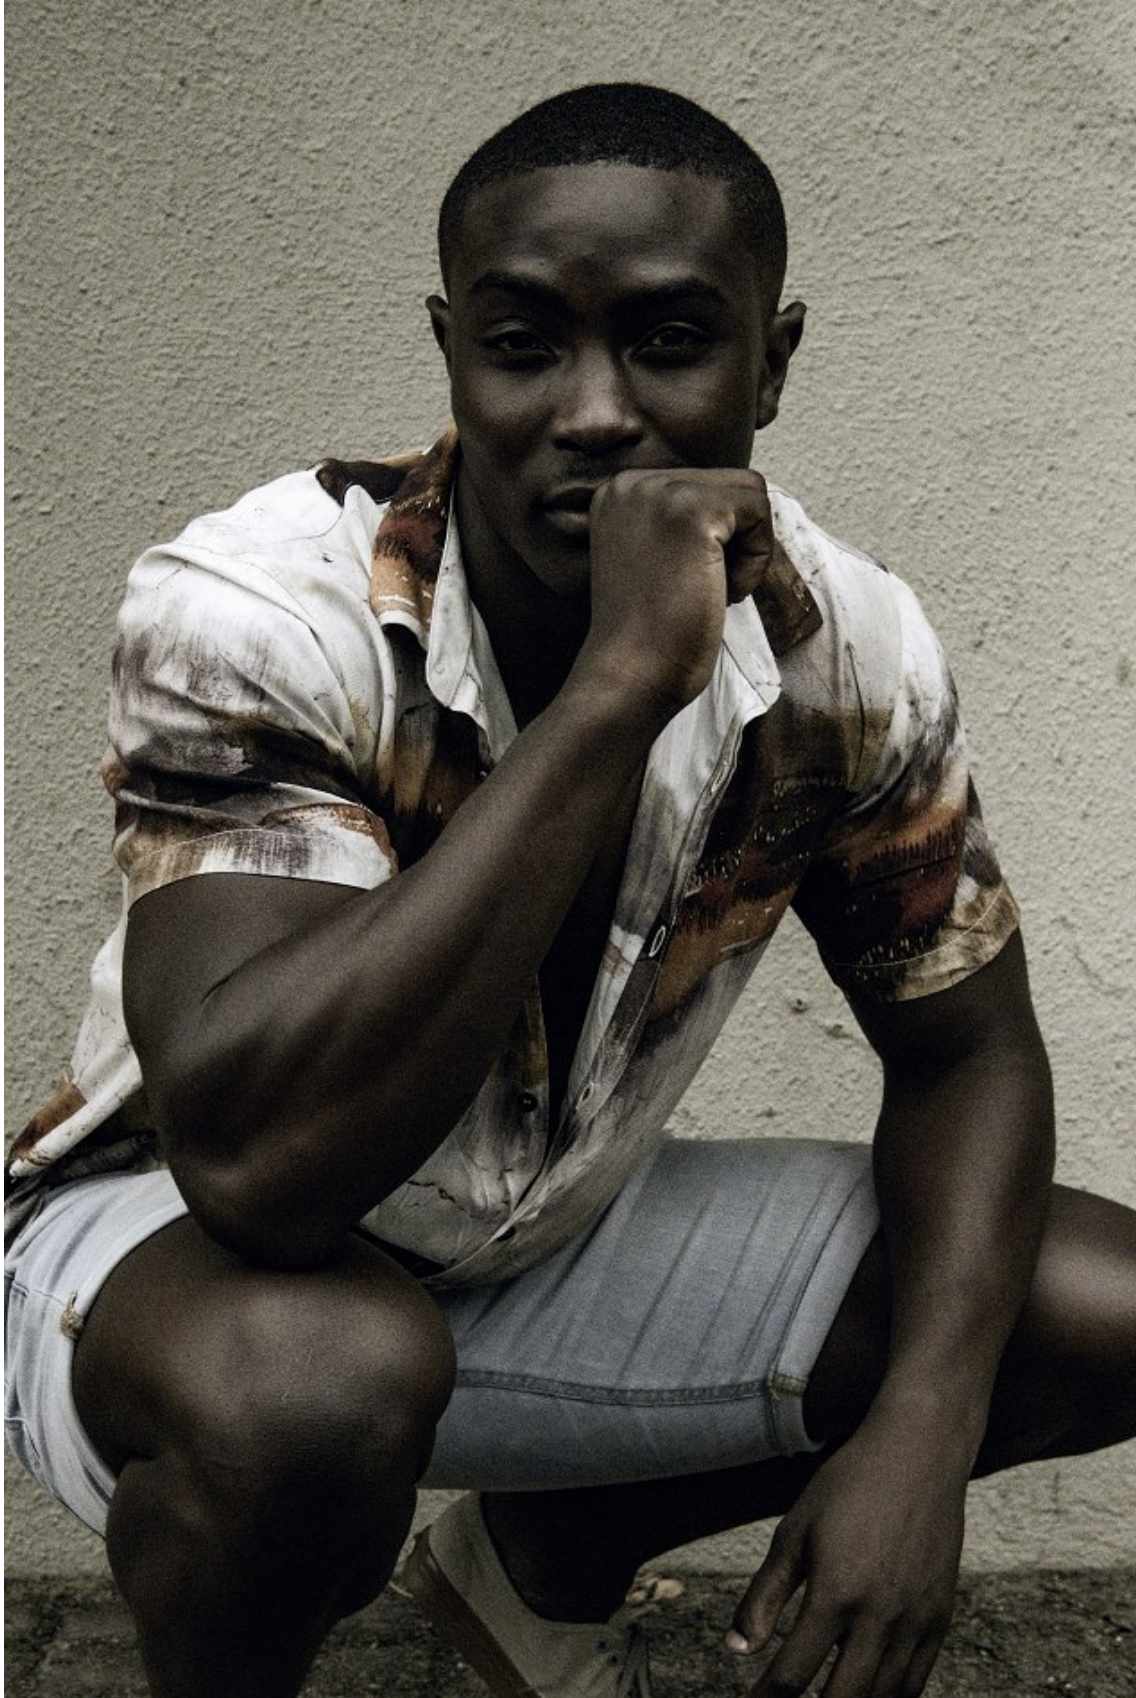

BOSS MODELS

JOHANNESBURG

AIDIA DE MEYER

Height: 188cm Chest: 107cm Waist: 83cm Shoe: 9.5 UK Hair: Black Eyes: Brown