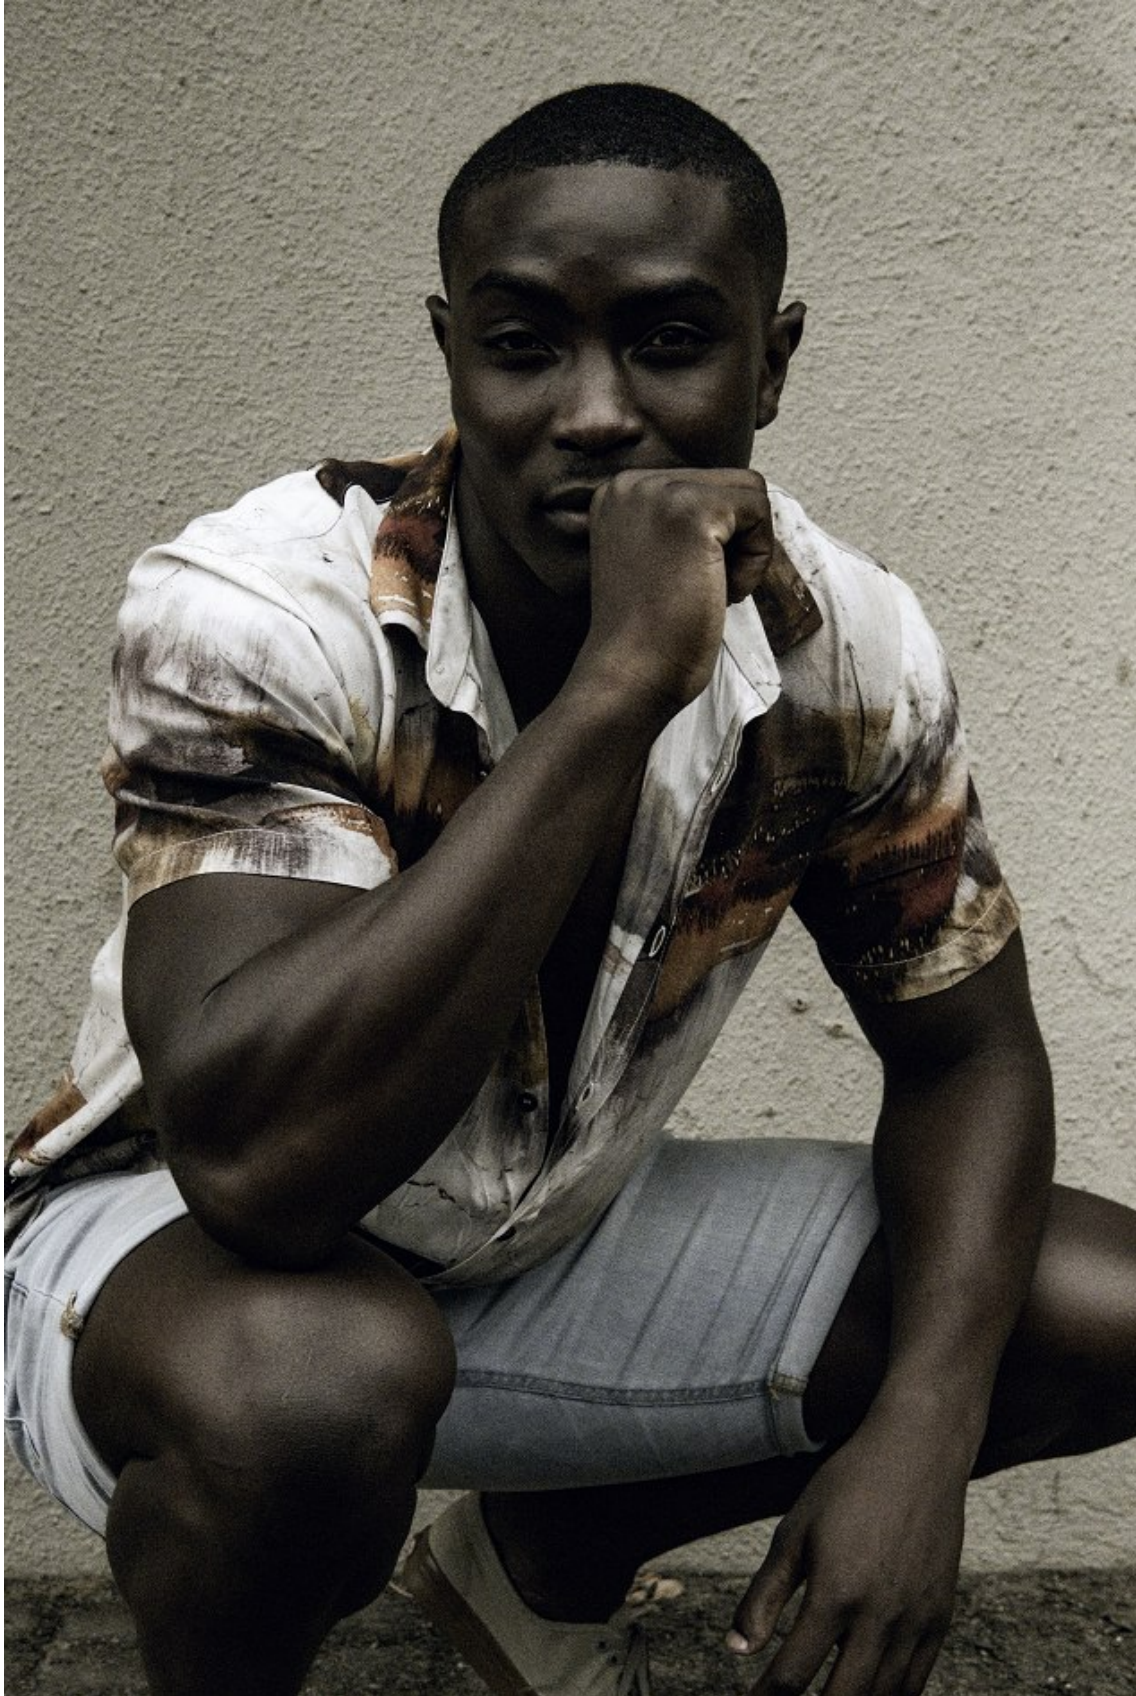

BOSS MODELS

JOHANNESBURG

AIDIA DE MEYER

Height: 188cm Chest: 107cm Waist: 83cm Shoe: 9.5 UK Hair: Black Eyes: Brown