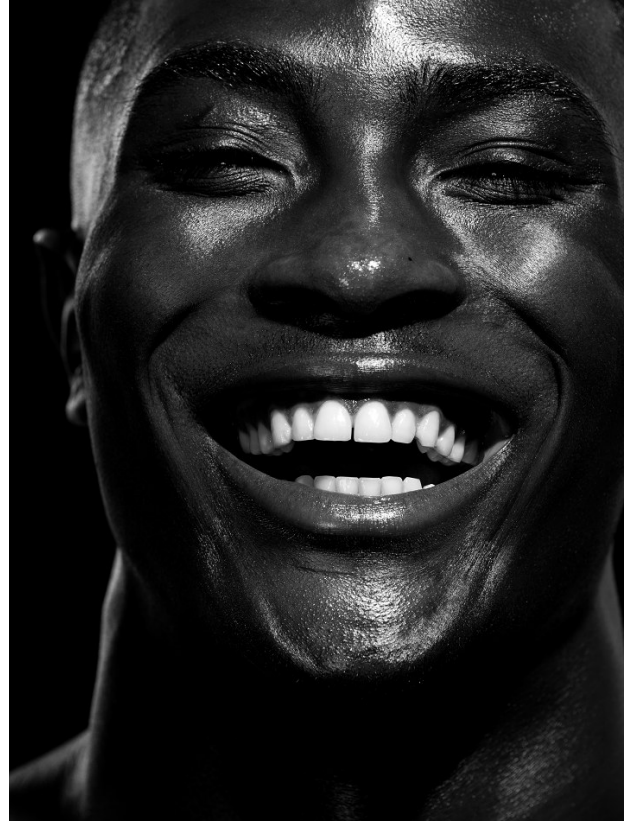

BOSS MODELS

JOHANNESBURG

AIDIA DE MEYER

Height: 188cm Chest: 107cm Waist: 83cm Shoe: 9.5 UK Hair: Black Eyes: Brown

BOSS MODELS

JOHANNESBURG

ZORYN

Model: Zoryn Saporta-Rothuysen
Handle: @zozzles19
Model: Aidia De Meyer
Handle: @aidiademeyer4
Agent: MMM
Handle: @martezmultimanagement
Photographer: Blanka Hartenstein
Handle: @blahartenstein
MUAH: Little Harlequin
Handle: @the_little_harlequin
Location: Mount Nelson
Handle: @belmondmountnelsonhotel

AIDIA DE MEYER

Height: 188cm Chest: 107cm Waist: 83cm Shoe: 9.5 UK Hair: Black Eyes: Brown

BOSS MODELS

JOHANNESBURG

AIDIA DE MEYER

Height: 188cm Chest: 107cm Waist: 83cm Shoe: 9.5 UK Hair: Black Eyes: Brown

BOSS MODELS

JOHANNESBURG

Model and Actor: Aidia De Meyer
Handle: @aidiademeyer4
Photographer: SJ van Zyl
Handle: @sjvanzyl
Cape Town Agent: MMM
Handle: @martezmultimagement
Johannesburg Agent: Boss Models
Handle: @bossmodelsjhb

ZORYN

AIDIA DE MEYER

Height: 188cm Chest: 107cm Waist: 83cm Shoe: 9.5 UK Hair: Black Eyes: Brown

BOSS MODELS

JOHANNESBURG

AIDIA DE MEYER

Height: 188cm Chest: 107cm Waist: 83cm Shoe: 9.5 UK Hair: Black Eyes: Brown