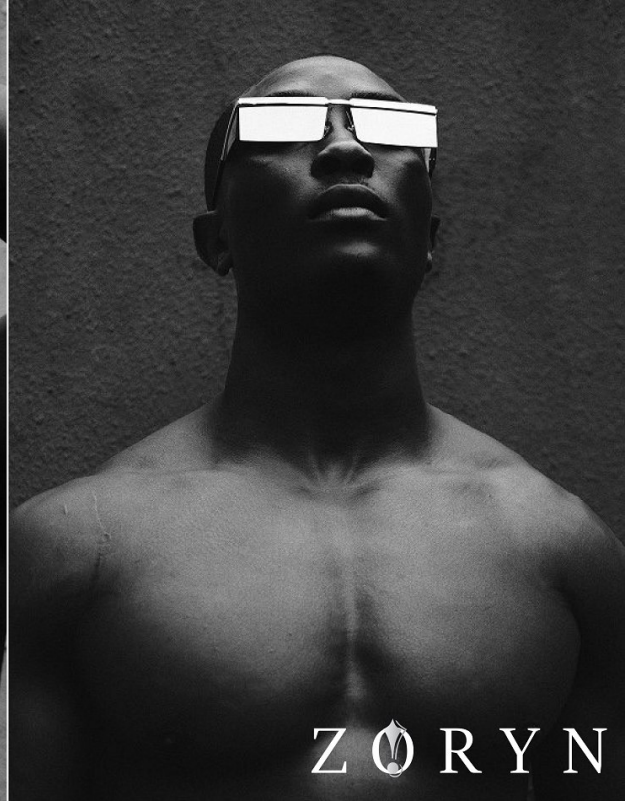

BOSS MODELS

JOHANNESBURG

AIDIA DE MEYER

Height: 188cm Chest: 107cm Waist: 83cm Shoe: 9.5 UK Hair: Black Eyes: Brown

BOSS MODELS

JOHANNESBURG

ZORYN

Model: Zoryn Saporta-Rothuysen
Handle: @zozzles19
Model: Aidia De Meyer
Handle: @aidiademeyer4
Agent: MMM
Handle: @martezmultimanagement
Photographer: Blanka Hartenstein
Handle: @blahartenstein
MUAH: Little Harlequin
Handle: @the_little_harlequin
Location: Mount Nelson
Handle: @belmondmountnelsonhotel

AIDIA DE MEYER

Height: 188cm Chest: 107cm Waist: 83cm Shoe: 9.5 UK Hair: Black Eyes: Brown

BOSS MODELS

JOHANNESBURG

AIDIA DE MEYER

Height: 188cm Chest: 107cm Waist: 83cm Shoe: 9.5 UK Hair: Black Eyes: Brown

BOSS MODELS

JOHANNESBURG

Model and Actor: Aidia De Meyer
Handle: @aidiademeyer4
Photographer: SJ van Zyl
Handle: @sjvanzyl
Cape Town Agent: MMM
Handle: @martezmultimagement
Johannesburg Agent: Boss Models
Handle: @bossmodelsjhb