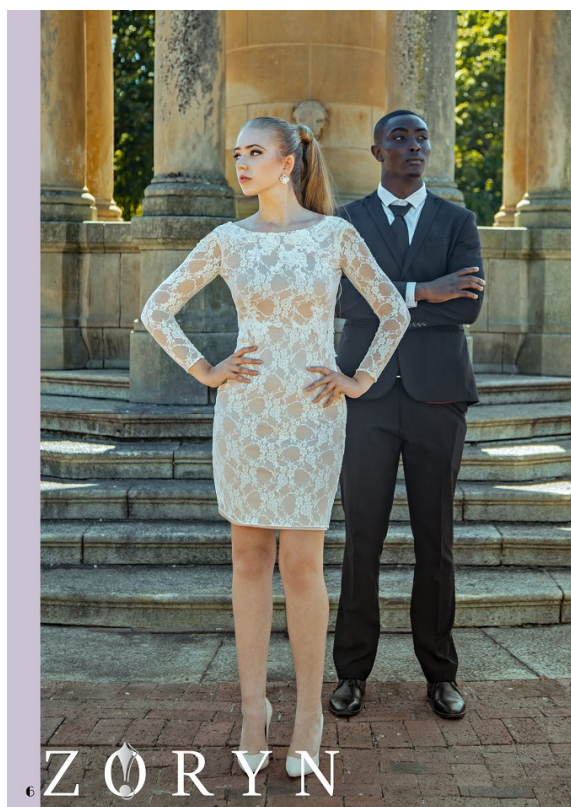

BOSS MODELS

JOHANNESBURG

AIDIA DE MEYER

Height: 188cm Chest: 107cm Waist: 83cm Shoe: 9.5 UK Hair: Black Eyes: Brown

BOSS MODELS

JOHANNESBURG

ZORYN

Model: Zoryn Saporta-Rothuysen
Handle: @zozzles19
Model: Aidia De Meyer
Handle: @aidiademeyer4
Agent: MMM
Handle: @martezmultimanagement
Photographer: Blanka Hartenstein
Handle: @blahartenstein
MUAH: Little Harlequin
Handle: @the_little_harlequin
Location: Mount Nelson
Handle: @belmondmountnelsonhotel

AIDIA DE MEYER

Height: 188cm Chest: 107cm Waist: 83cm Shoe: 9.5 UK Hair: Black Eyes: Brown

BOSS MODELS

JOHANNESBURG

AIDIA DE MEYER

Height: 188cm Chest: 107cm Waist: 83cm Shoe: 9.5 UK Hair: Black Eyes: Brown

BOSS MODELS

JOHANNESBURG

Model and Actor: Aidia De Meyer
Handle: @aidiademeyer4
Photographer: SJ van Zyl
Handle: @sjvanzyl
Cape Town Agent: MMM
Handle: @martezmultimagement
Johannesburg Agent: Boss Models
Handle: @bossmodelsjhb

ZORYN

AIDIA DE MEYER

Height: 188cm Chest: 107cm Waist: 83cm Shoe: 9.5 UK Hair: Black Eyes: Brown

BOSS MODELS

JOHANNESBURG

AIDIA DE MEYER

Height: 188cm Chest: 107cm Waist: 83cm Shoe: 9.5 UK Hair: Black Eyes: Brown