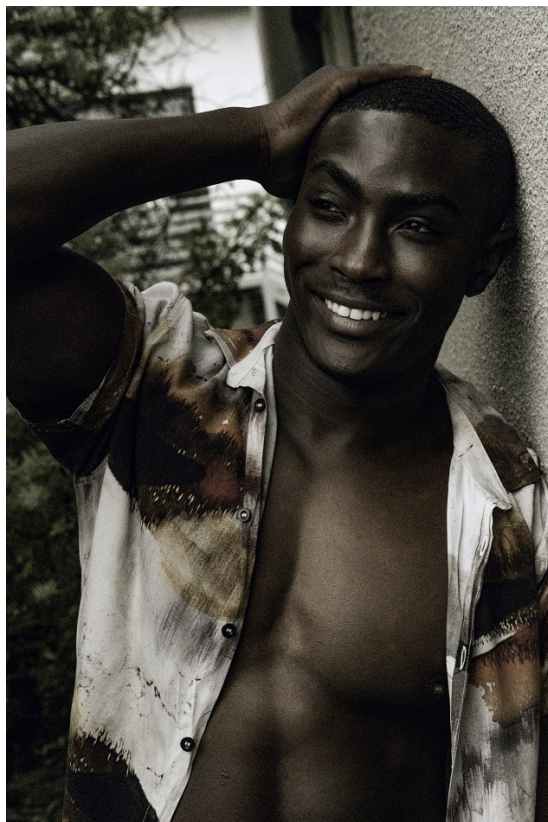

BOSS MODELS

JOHANNESBURG

AIDIA DE MEYER

Height: 188cm Chest: 107cm Waist: 83cm Shoe: 9.5 UK Hair: Black Eyes: Brown

BOSS MODELS

JOHANNESBURG

ZORYN

Model: Zoryn Saporta-Rothuysen
Handle: @zozzles19
Model: Aidia De Meyer
Handle: @aidiademeyer4
Agent: MMM
Handle: @martezmultimanagement
Photographer: Blanka Hartenstein
Handle: @blahartenstein
MUAH: Little Harlequin
Handle: @the_little_harlequin
Location: Mount Nelson
Handle: @belmondmountnelsonhotel

AIDIA DE MEYER

Height: 188cm Chest: 107cm Waist: 83cm Shoe: 9.5 UK Hair: Black Eyes: Brown

BOSS MODELS

JOHANNESBURG

AIDIA DE MEYER

Height: 188cm Chest: 107cm Waist: 83cm Shoe: 9.5 UK Hair: Black Eyes: Brown

BOSS MODELS

JOHANNESBURG

Model and Actor: Aidia De Meyer
Handle: @aidiademeyer4
Photographer: SJ van Zyl
Handle: @sjvanzyl
Cape Town Agent: MMM
Handle: @martezmultimagement
Johannesburg Agent: Boss Models
Handle: @bossmodelsjhb

ZORYN

AIDIA DE MEYER

Height: 188cm Chest: 107cm Waist: 83cm Shoe: 9.5 UK Hair: Black Eyes: Brown

BOSS MODELS

JOHANNESBURG

AIDIA DE MEYER

Height: 188cm Chest: 107cm Waist: 83cm Shoe: 9.5 UK Hair: Black Eyes: Brown