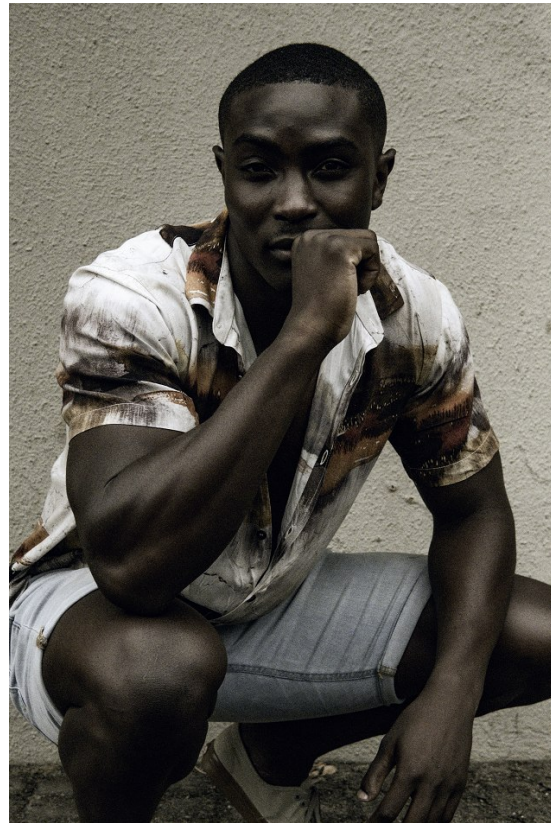

BOSS MODELS

JOHANNESBURG

AIDIA DE MEYER

Height: 188cm Chest: 107cm Waist: 83cm Shoe: 9.5 UK Hair: Black Eyes: Brown

BOSS MODELS

JOHANNESBURG

ZORYN

Model: Zoryn Saporta-Rothuysen
Handle: @zozzles19
Model: Aidia De Meyer
Handle: @aidiademeyer4
Agent: MMM
Handle: @martezmultimanagement
Photographer: Blanka Hartenstein
Handle: @blahartenstein
MUAH: Little Harlequin
Handle: @the_little_harlequin
Location: Mount Nelson
Handle: @belmondmountnelsonhotel

AIDIA DE MEYER

Height: 188cm Chest: 107cm Waist: 83cm Shoe: 9.5 UK Hair: Black Eyes: Brown

BOSS MODELS

JOHANNESBURG

AIDIA DE MEYER

Height: 188cm Chest: 107cm Waist: 83cm Shoe: 9.5 UK Hair: Black Eyes: Brown

BOSS MODELS

JOHANNESBURG

Model and Actor: Aidia De Meyer
Handle: @aidiademeyer4
Photographer: SJ van Zyl
Handle: @sjvanzyl
Cape Town Agent: MMM
Handle: @martezmultimagement
Johannesburg Agent: Boss Models
Handle: @bossmodelsjhb

ZORYN

AIDIA DE MEYER

Height: 188cm Chest: 107cm Waist: 83cm Shoe: 9.5 UK Hair: Black Eyes: Brown

BOSS MODELS

JOHANNESBURG

AIDIA DE MEYER

Height: 188cm Chest: 107cm Waist: 83cm Shoe: 9.5 UK Hair: Black Eyes: Brown