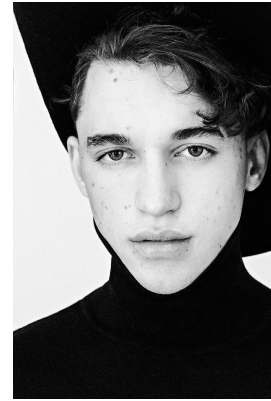

BOSS MODELS

JOHANNESBURG

BLUE DE WET

Height: 178cm Chest: 96cm Shoe: 10 UK Hair: Brown Eyes: Brown