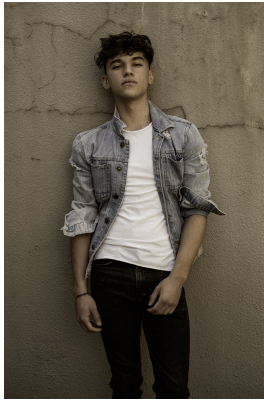

BOSS MODELS

JOHANNESBURG

BLUE DE WET

Height: 178cm Chest: 96cm Shoe: 10 UK Hair: Brown Eyes: Brown