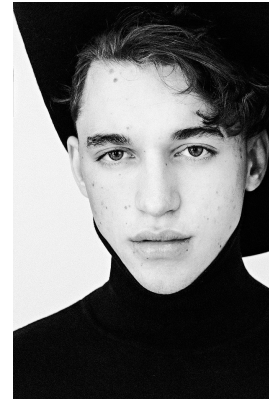

BOSS MODELS

JOHANNESBURG

BLUE DE WET

Height: 178cm Chest: 96cm Shoe: 10 UK Hair: Brown Eyes: Brown