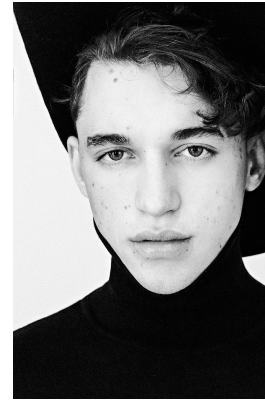

BOSS MODELS

JOHANNESBURG

BLUE DE WET

Height: 178cm Chest: 96cm Shoe: 10 UK Hair: Brown Eyes: Brown