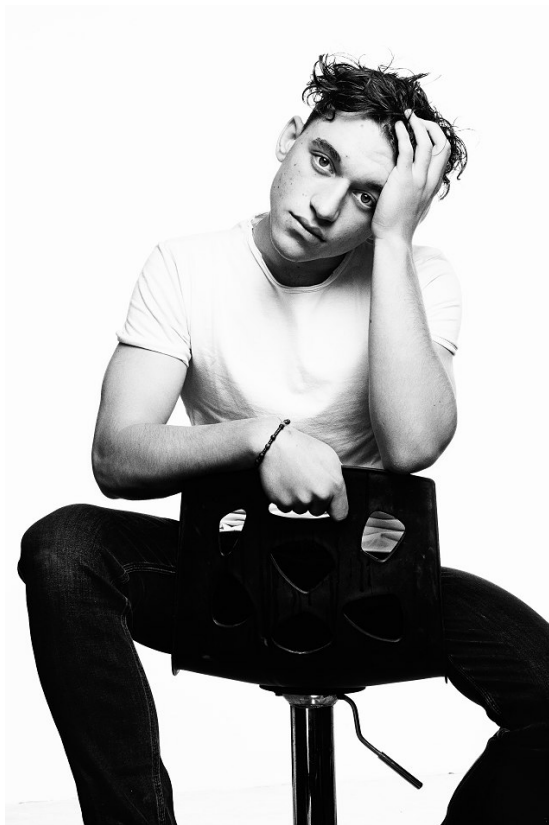

BOSS MODELS

JOHANNESBURG

BLUE DE WET

Height: 178cm Chest: 96cm Shoe: 10 UK Hair: Brown Eyes: Brown

BOSS MODELS

JOHANNESBURG

BLUE DE WET

Height: 178cm Chest: 96cm Shoe: 10 UK Hair: Brown Eyes: Brown