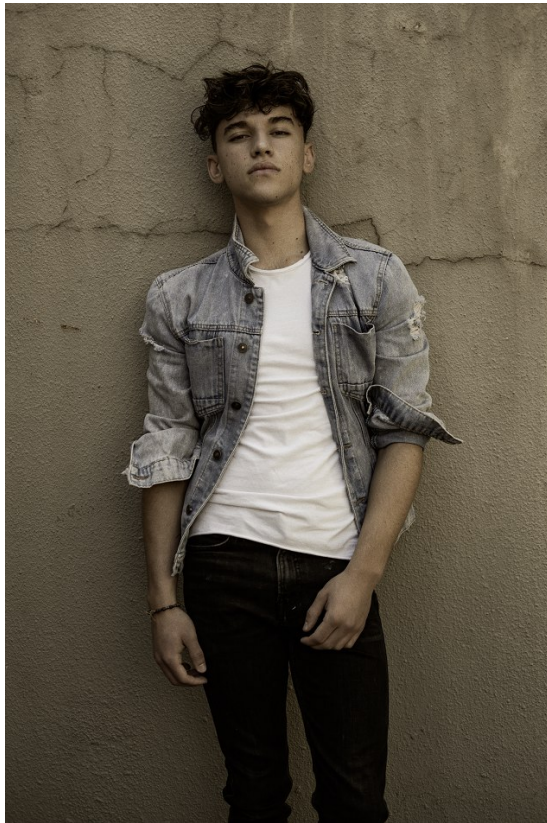

BOSS MODELS

JOHANNESBURG

BLUE DE WET

Height: 178cm Chest: 96cm Shoe: 10 UK Hair: Brown Eyes: Brown

BOSS MODELS

JOHANNESBURG

BLUE DE WET

Height: 178cm Chest: 96cm Shoe: 10 UK Hair: Brown Eyes: Brown