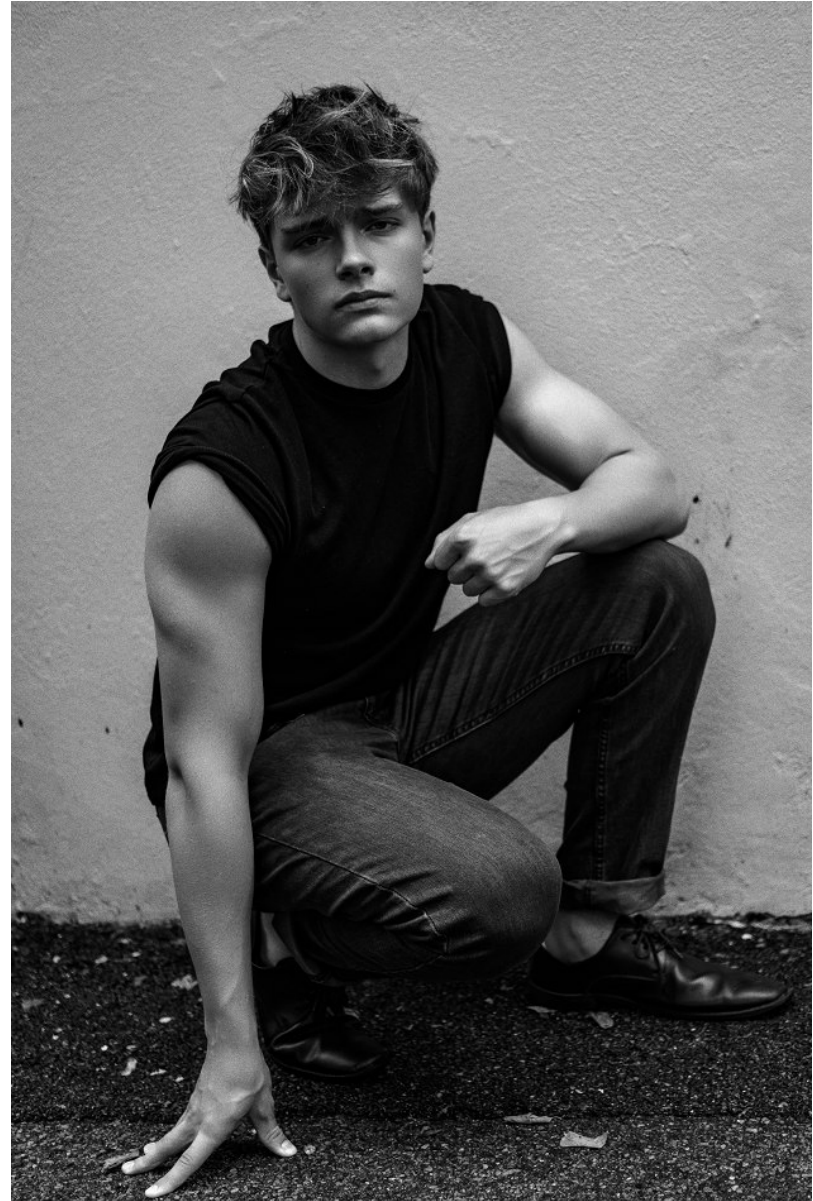

BOSS MODELS

JOHANNESBURG

JOSHUA BEKKER

Height: 187cm Chest: 107cm Waist: 83cm Shoe: 10 UK Hair: Blonde Eyes: Blue