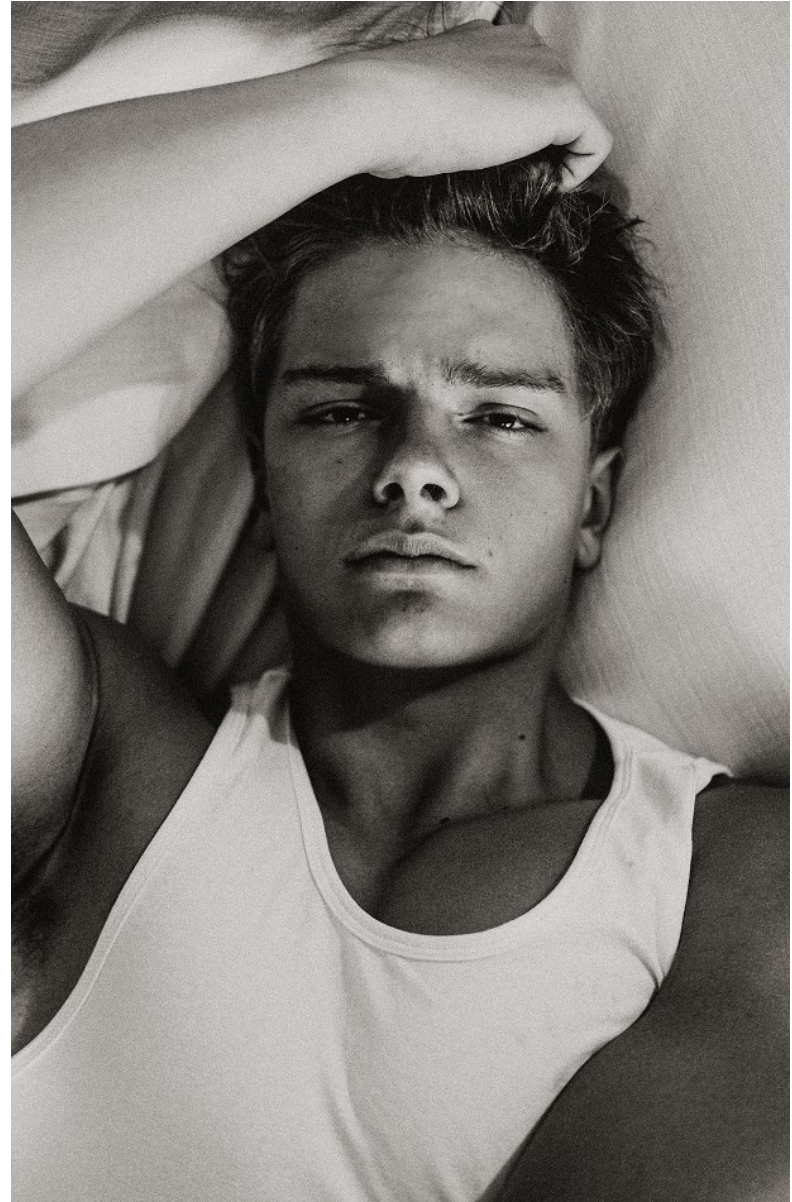

BOSS MODELS

JOHANNESBURG

JOSHUA BEKKER

Height: 187cm Chest: 107cm Waist: 83cm Shoe: 10 UK Hair: Blonde Eyes: Blue

BOSS MODELS

JOHANNESBURG

JOSHUA BEKKER

Height: 187cm Chest: 107cm Waist: 83cm Shoe: 10 UK Hair: Blonde Eyes: Blue