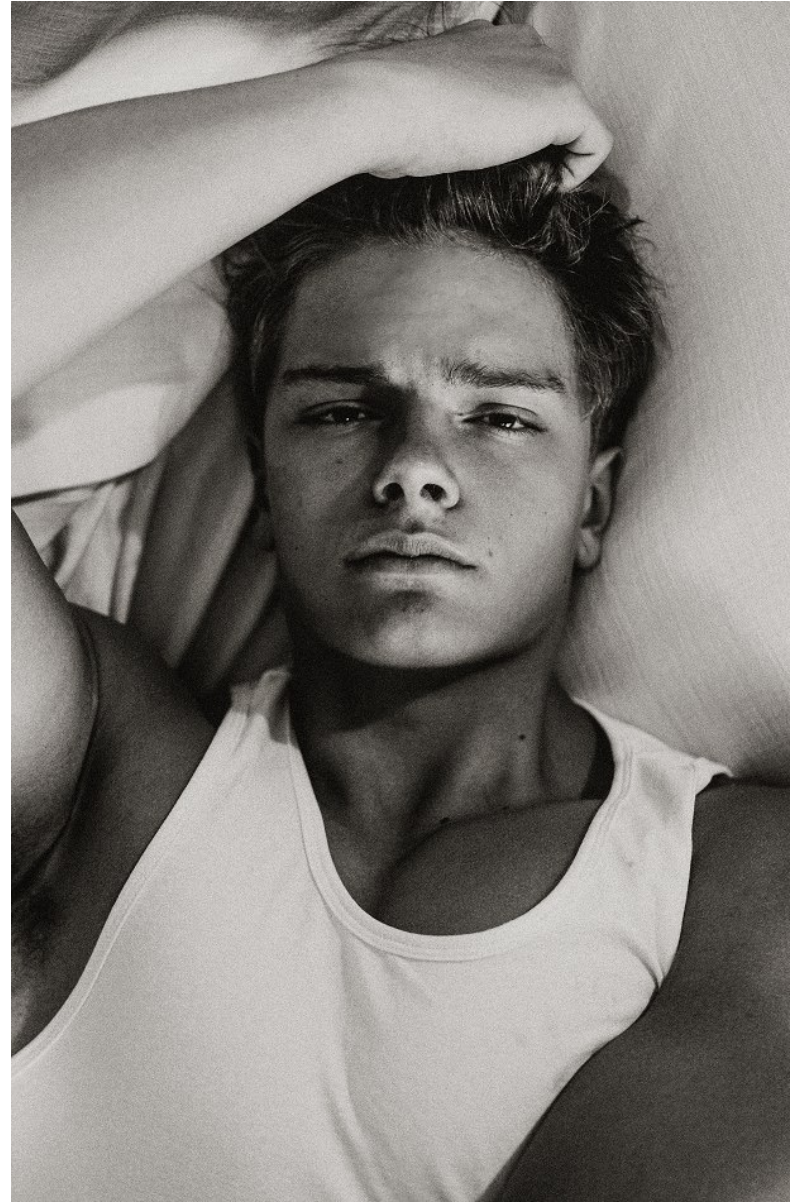

BOSS MODELS

JOHANNESBURG

JOSHUA BEKKER

Height: 187cm Chest: 107cm Waist: 83cm Shoe: 10 UK Hair: Blonde Eyes: Blue