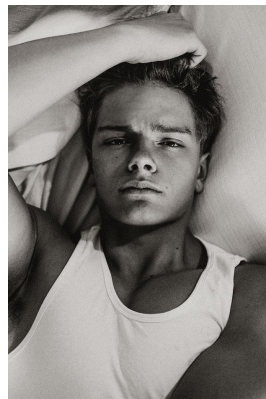

# BOSS MODELS

JOHANNESBURG

## JOSHUA BEKKER

Height: 187cm Chest: 107cm Waist: 83cm Shoe: 10 UK Hair: Blonde Eyes: Blue