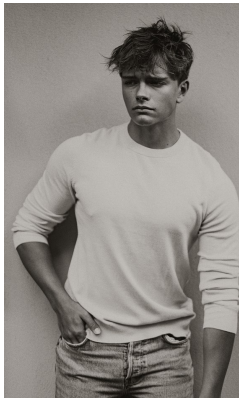

BOSS MODELS

JOHANNESBURG

JOSHUA BEKKER

Height: 187cm Chest: 107cm Waist: 83cm Shoe: 10 UK Hair: Blonde Eyes: Blue