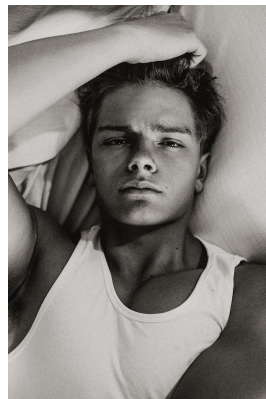

BOSS MODELS

JOHANNESBURG

JOSHUA BEKKER

Height: 187cm Chest: 107cm Waist: 83cm Shoe: 10 UK Hair: Blonde Eyes: Blue