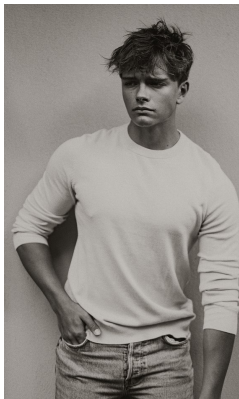

# BOSS MODELS

JOHANNESBURG

## JOSHUA BEKKER

Height: 187cm Chest: 107cm Waist: 83cm Shoe: 10 UK Hair: Blonde Eyes: Blue