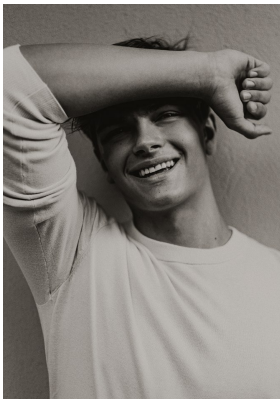

BOSS MODELS

JOHANNESBURG

JOSHUA BEKKER

Height: 187cm Chest: 107cm Waist: 83cm Shoe: 10 UK Hair: Blonde Eyes: Blue