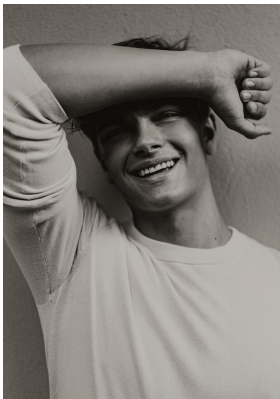

# BOSS MODELS

JOHANNESBURG

## JOSHUA BEKKER

Height: 187cm Chest: 107cm Waist: 83cm Shoe: 10 UK Hair: Blonde Eyes: Blue