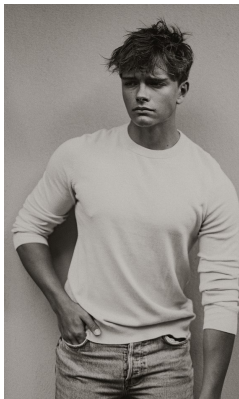

BOSS MODELS

JOHANNESBURG

JOSHUA BEKKER

Height: 187cm Chest: 107cm Waist: 83cm Shoe: 10 UK Hair: Blonde Eyes: Blue