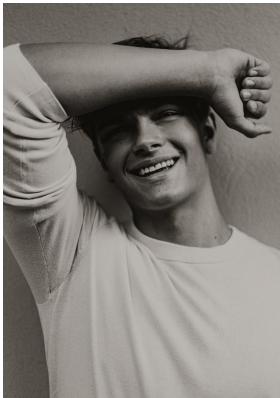

BOSS MODELS

JOHANNESBURG

JOSHUA BEKKER

Height: 187cm Chest: 107cm Waist: 83cm Shoe: 10 UK Hair: Blonde Eyes: Blue