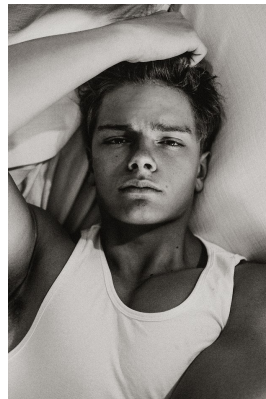

BOSS MODELS

JOHANNESBURG

JOSHUA BEKKER

Height: 187cm Chest: 107cm Waist: 83cm Shoe: 10 UK Hair: Blonde Eyes: Blue