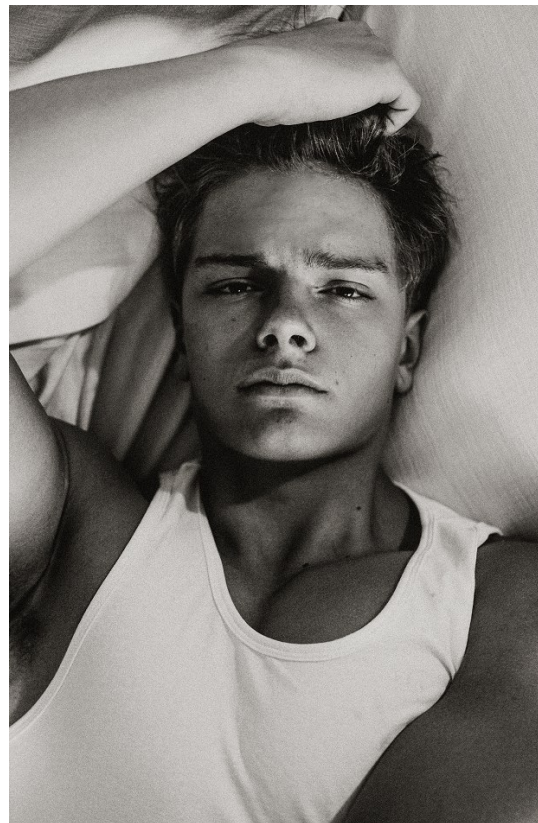

BOSS MODELS

JOHANNESBURG

JOSHUA BEKKER

Height: 187cm Chest: 107cm Waist: 83cm Shoe: 10 UK Hair: Blonde Eyes: Blue

BOSS MODELS

JOHANNESBURG

JOSHUA BEKKER

Height: 187cm Chest: 107cm Waist: 83cm Shoe: 10 UK Hair: Blonde Eyes: Blue