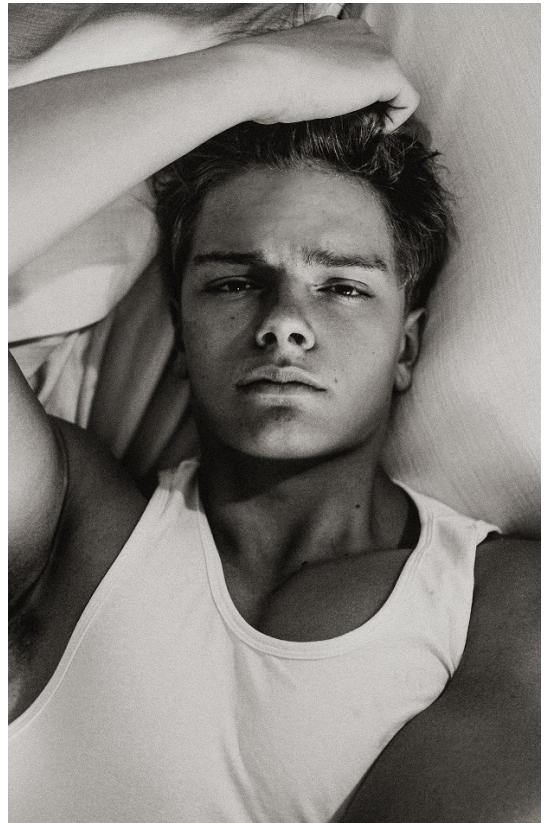

# BOSS MODELS

JOHANNESBURG

JOSHUA BEKKER

Height: 187cm Chest: 107cm Waist: 83cm Shoe: 10 UK Hair: Blonde Eyes: Blue