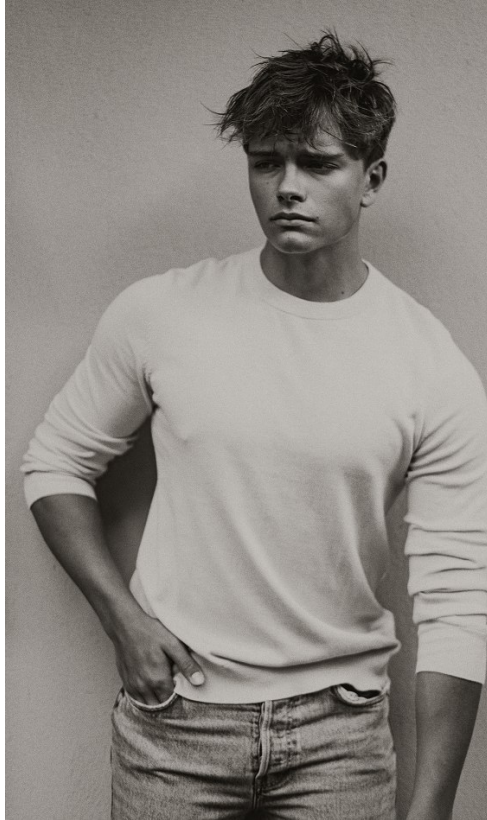

# BOSS MODELS

JOHANNESBURG

JOSHUA BEKKER

Height: 187cm Chest: 107cm Waist: 83cm Shoe: 10 UK Hair: Blonde Eyes: Blue