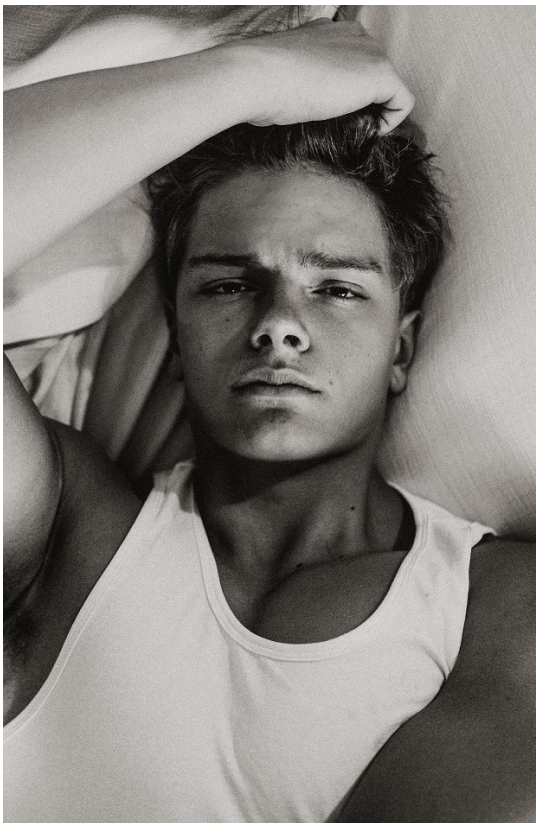

# BOSS MODELS

JOHANNESBURG

JOSHUA BEKKER

Height: 187cm Chest: 107cm Waist: 83cm Shoe: 10 UK Hair: Blonde Eyes: Blue