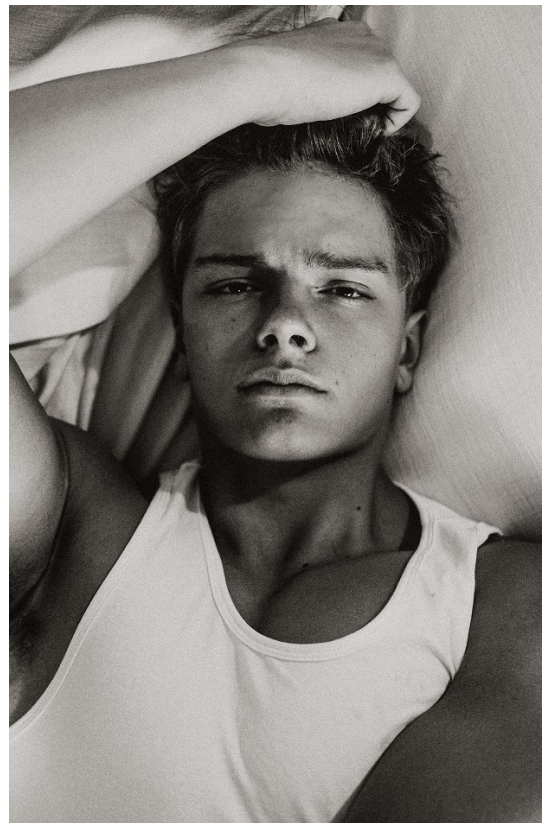

BOSS MODELS

JOHANNESBURG

JOSHUA BEKKER

Height: 187cm Chest: 107cm Waist: 83cm Shoe: 10 UK Hair: Blonde Eyes: Blue

BOSS MODELS

JOHANNESBURG

JOSHUA BEKKER

Height: 187cm Chest: 107cm Waist: 83cm Shoe: 10 UK Hair: Blonde Eyes: Blue