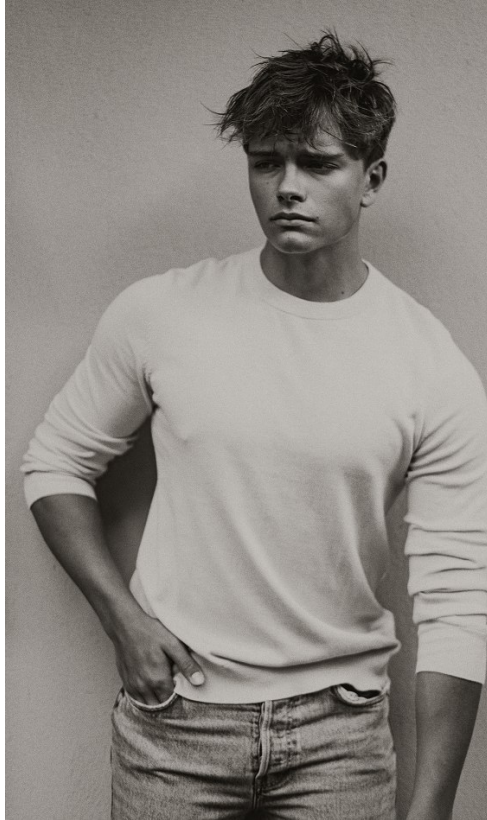

BOSS MODELS

JOHANNESBURG

JOSHUA BEKKER

Height: 187cm Chest: 107cm Waist: 83cm Shoe: 10 UK Hair: Blonde Eyes: Blue

BOSS MODELS

JOHANNESBURG

JOSHUA BEKKER

Height: 187cm Chest: 107cm Waist: 83cm Shoe: 10 UK Hair: Blonde Eyes: Blue