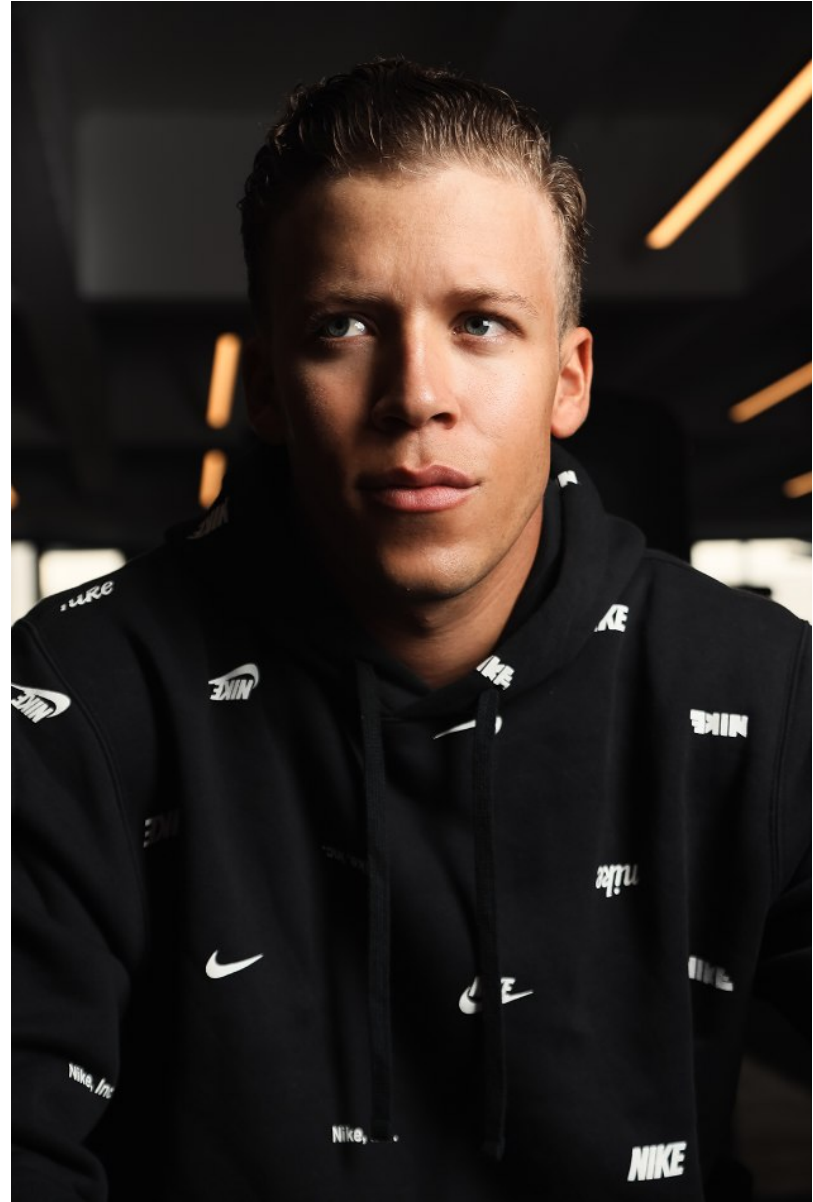

# BOSS MODELS

JOHANNESBURG

ETHAN NOBLE

Height: 179cm Chest: 102cm Waist: 80cm Suit: 38 R Shoe: 9.5 UK Hair: Dirty Blonde Eyes: Blue/Green