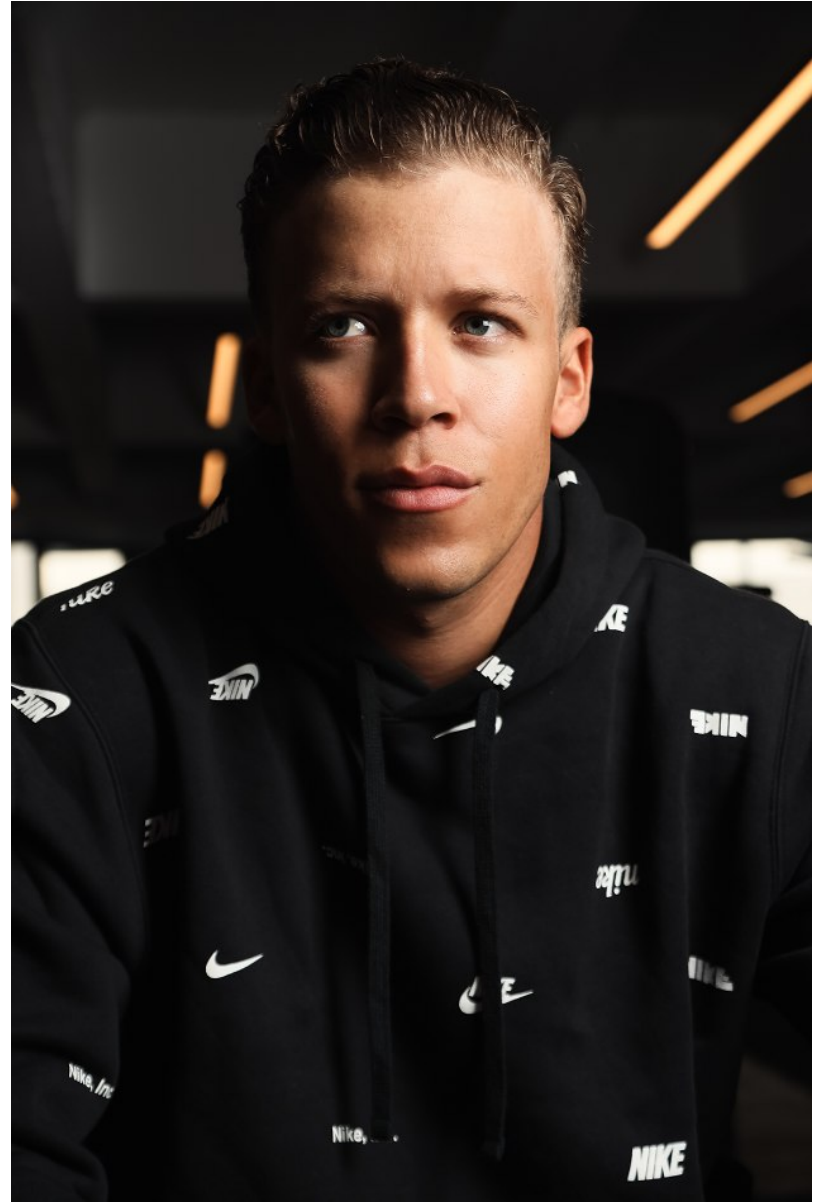

BOSS MODELS

JOHANNESBURG

ETHAN NOBLE

Height: 179cm Chest: 102cm Waist: 80cm Suit: 38 R Shoe: 9.5 UK Hair: Dirty Blonde Eyes: Blue/Green

BOSS MODELS

JOHANNESBURG

ETHAN NOBLE

Height: 179cm Chest: 102cm Waist: 80cm Suit: 38 R Shoe: 9.5 UK Hair: Dirty Blonde Eyes: Blue/Green