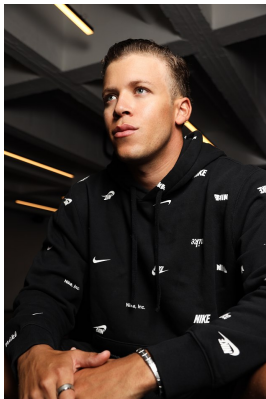

BOSS MODELS

JOHANNESBURG

ETHAN NOBLE

Height: 179cm Chest: 102cm Waist: 80cm Suit: 38 R Shoe: 9.5 UK Hair: Dirty Blonde Eyes: Blue/Green

BOSS MODELS

JOHANNESBURG

ETHAN NOBLE

Height: 179cm Chest: 102cm Waist: 80cm Suit: 38 R Shoe: 9.5 UK Hair: Dirty Blonde Eyes: Blue/Green