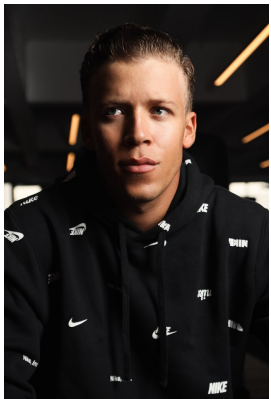

BOSS MODELS

JOHANNESBURG

ETHAN NOBLE

Height: 179cm Chest: 102cm Waist: 80cm Suit: 38 R Shoe: 9.5 UK Hair: Dirty Blonde Eyes: Blue/Green

BOSS MODELS

JOHANNESBURG

ETHAN NOBLE

Height: 179cm Chest: 102cm Waist: 80cm Suit: 38 R Shoe: 9.5 UK Hair: Dirty Blonde Eyes: Blue/Green