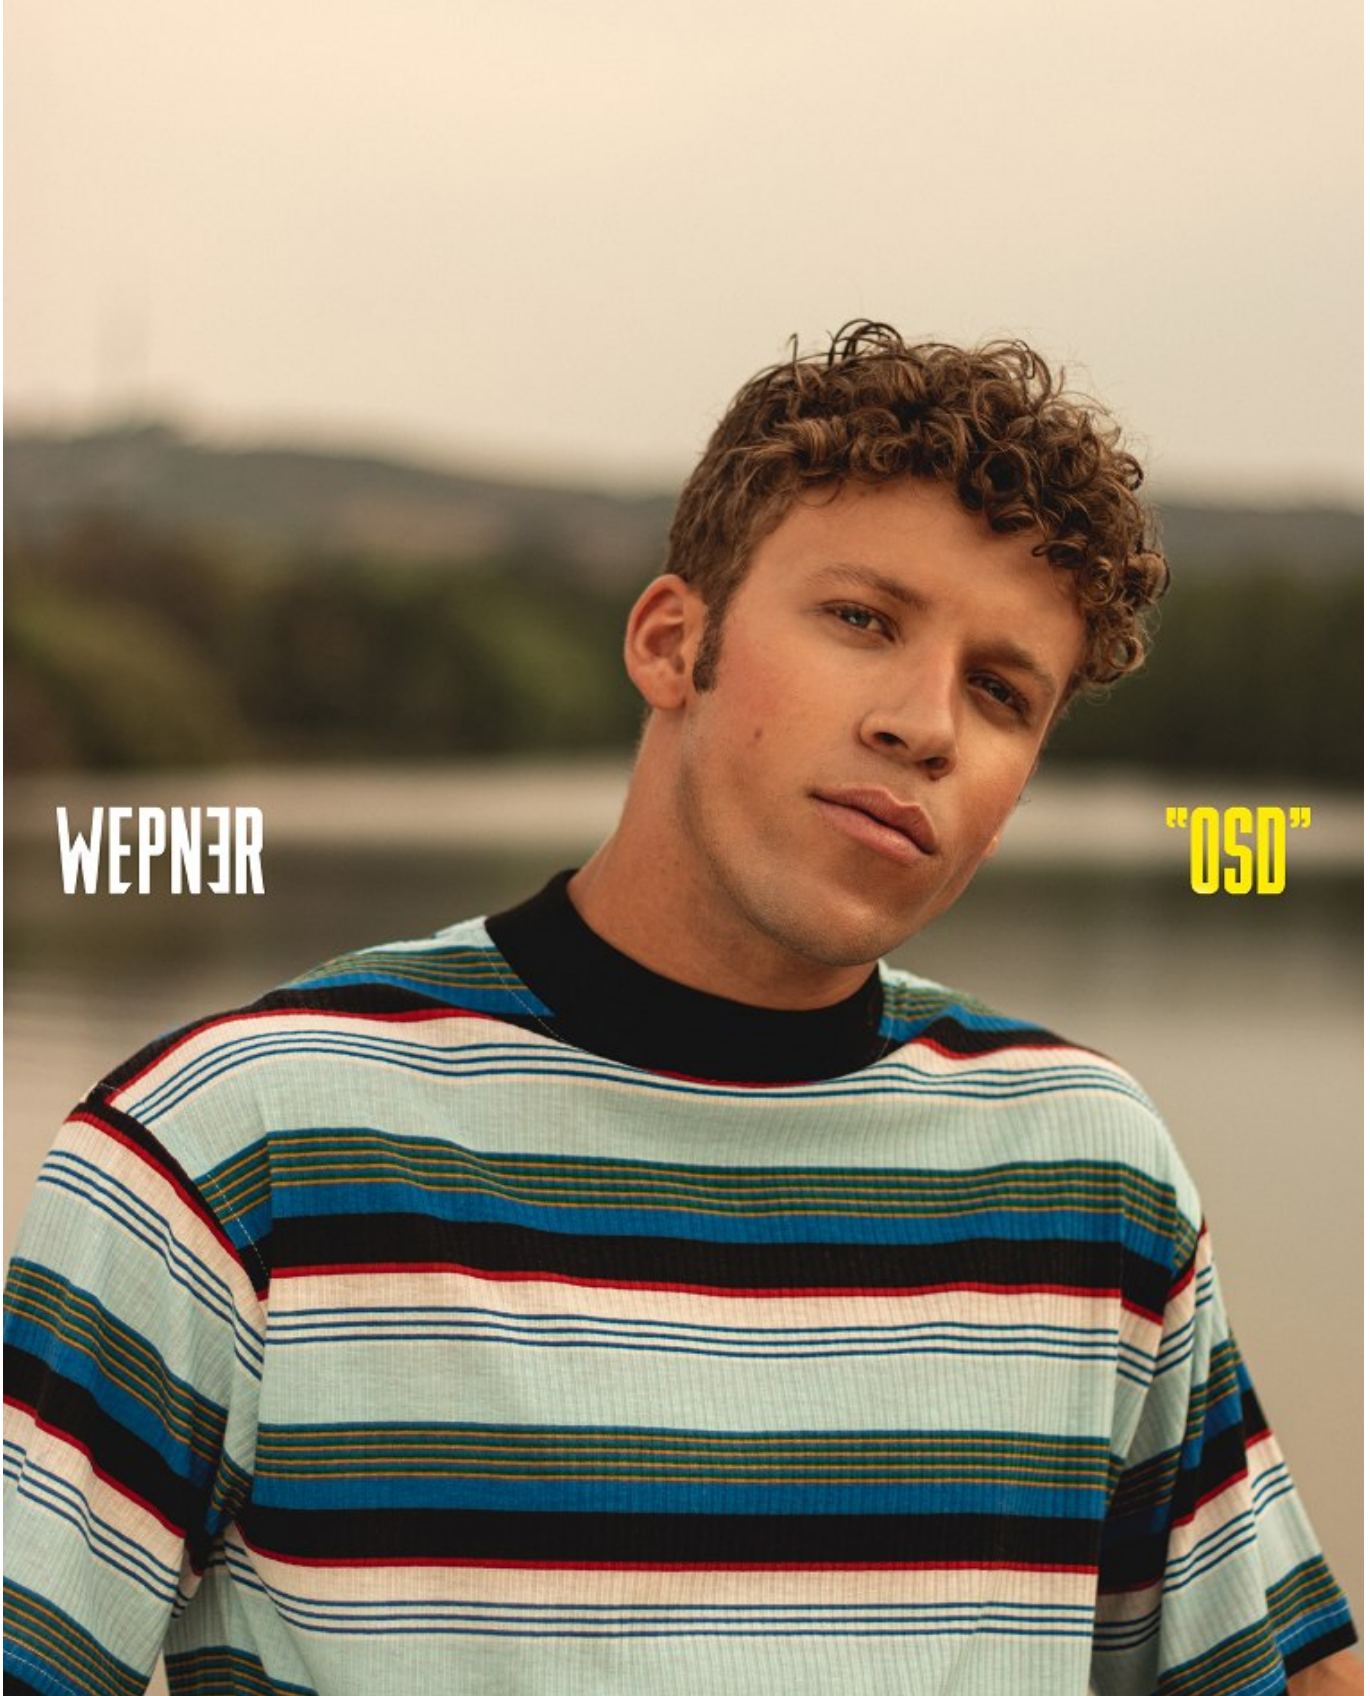

BOSS MODELS

JOHANNESBURG

ETHAN NOBLE

Height: 179cm Chest: 102cm Waist: 80cm Suit: 38 R Shoe: 9.5 UK Hair: Dirty Blonde Eyes: Blue/Green

BOSS MODELS

JOHANNESBURG

ETHAN NOBLE

Height: 179cm Chest: 102cm Waist: 80cm Suit: 38 R Shoe: 9.5 UK Hair: Dirty Blonde Eyes: Blue/Green

BOSS MODELS

JOHANNESBURG

WEPNER

OSD

ETHAN NOBLE

Height: 179cm Chest: 102cm Waist: 80cm Suit: 38 R Shoe: 9.5 UK Hair: Dirty Blonde Eyes: Blue/Green

BOSS MODELS

JOHANNESBURG