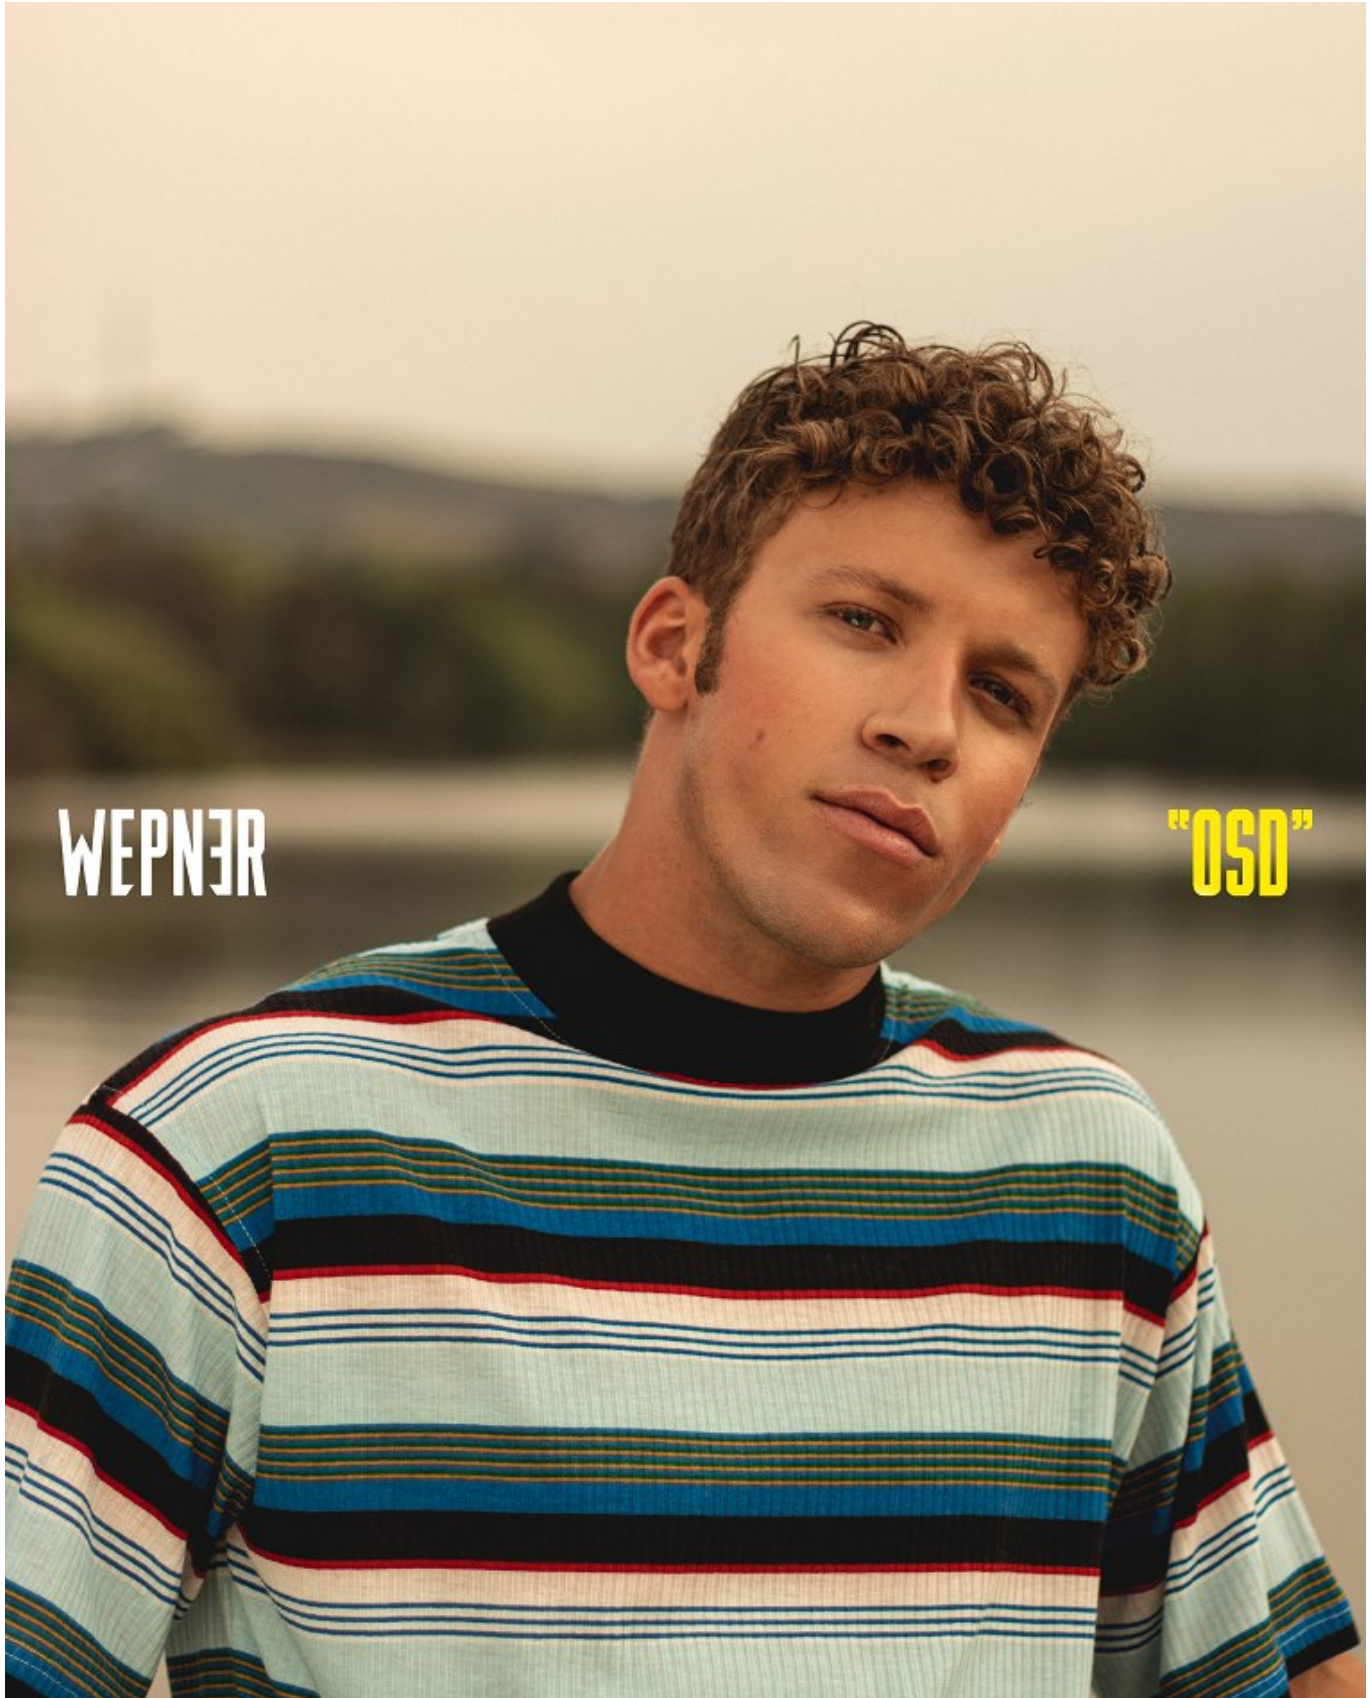

BOSS MODELS

JOHANNESBURG

WEPNER

OSD

Height: 179cm Chest: 102cm Waist: 80cm Suit: 38 R Shoe: 9.5 UK Hair: Dirty Blonde Eyes: Blue/Green