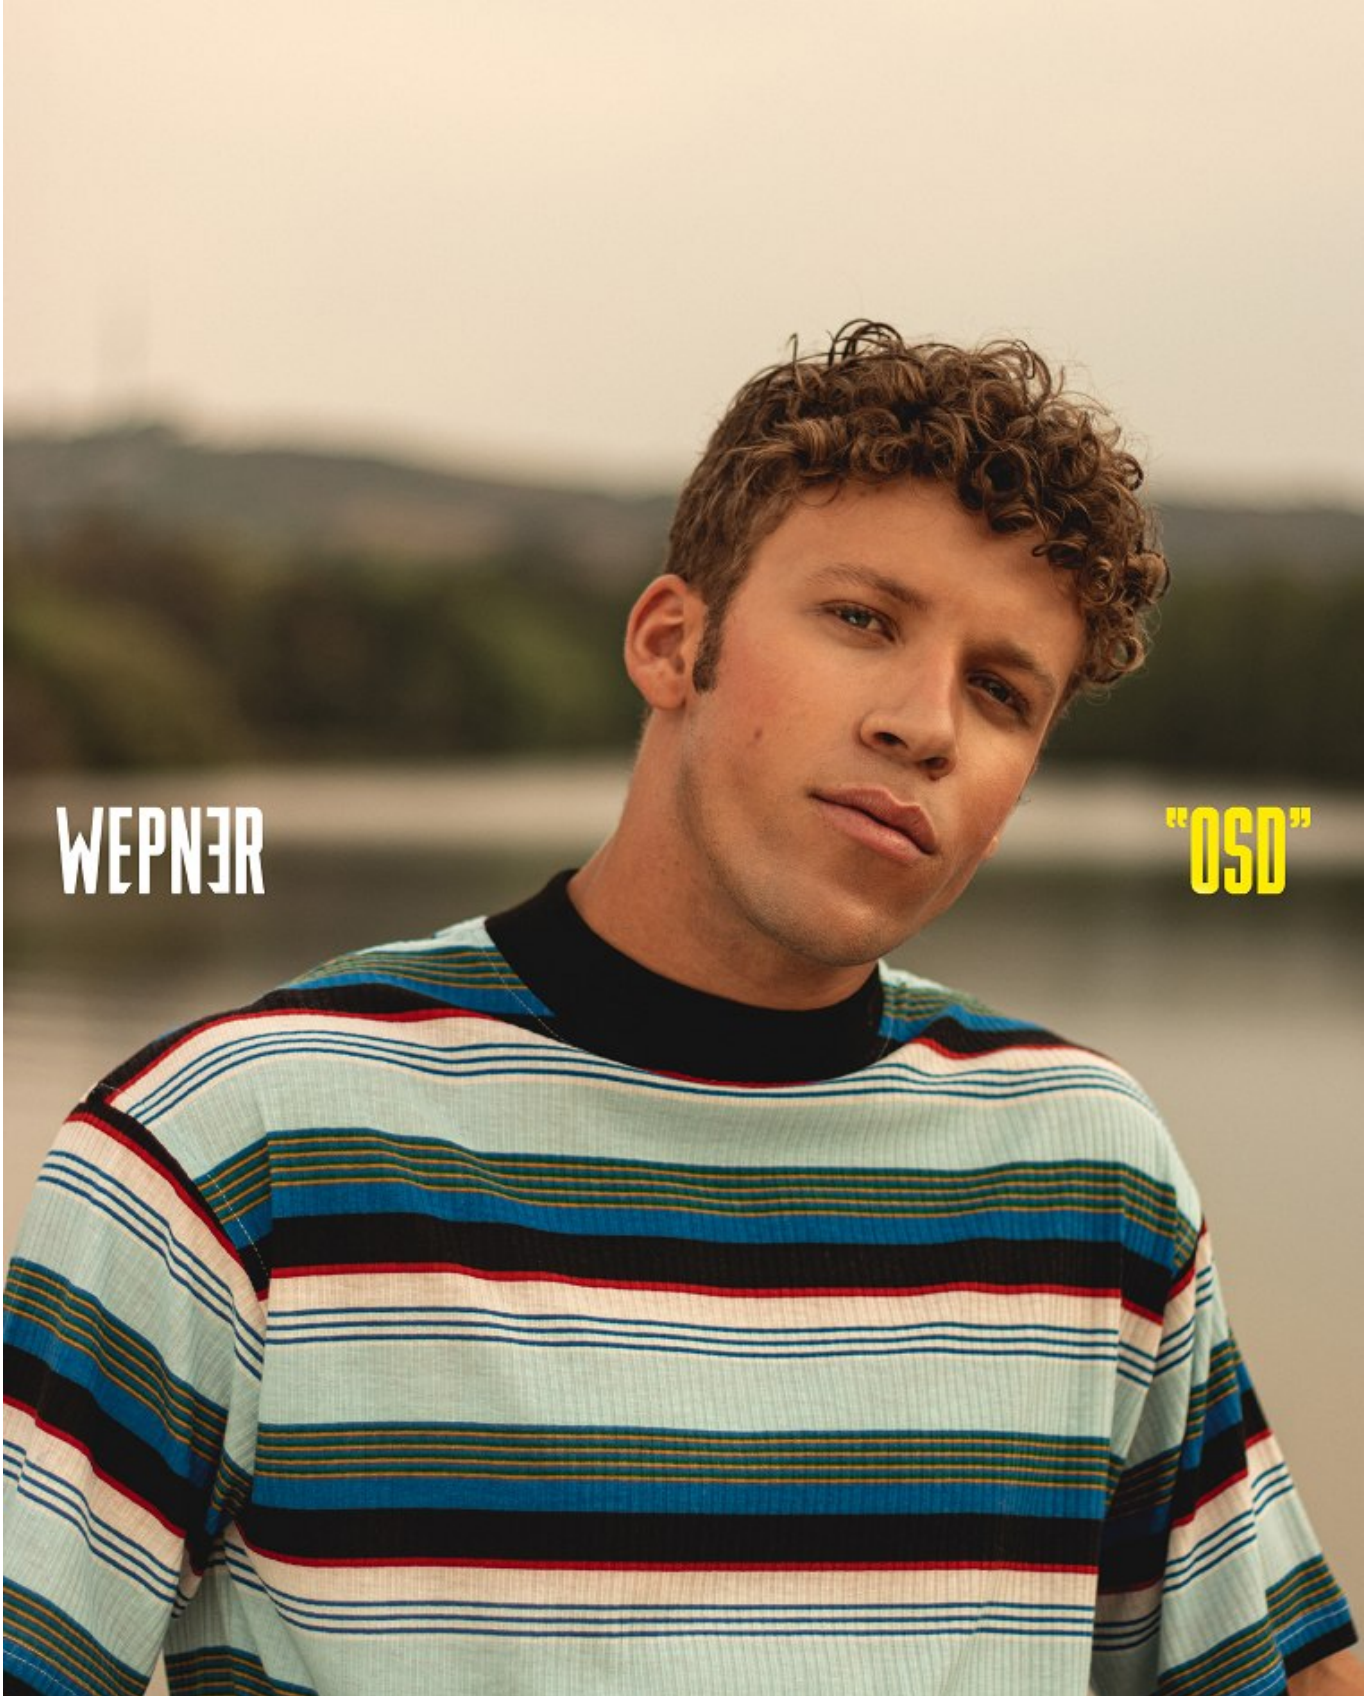

ETHAN NOBLE

BOSS MODELS

JOHANNESBURG

WEPNER

OSD

Height: 179cm Chest: 102cm Waist: 80cm Suit: 38 R Shoe: 9.5 UK Hair: Dirty Blonde Eyes: Blue/Green