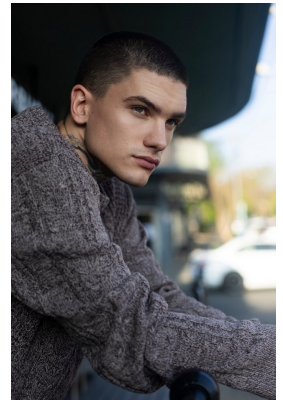

# BOSS MODELS

JOHANNESBURG

BJORN HENDRIKZ

Height: 182cm Chest: 90cm Waist: 81cm Shoe: 10 UK Hair: Bald Eyes: Green/Brown

# BOSS MODELS

JOHANNESBURG