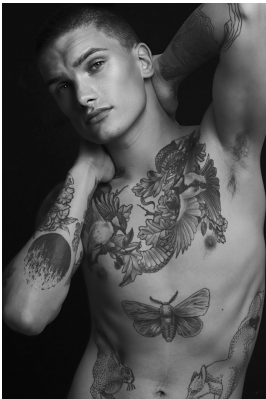

# BOSS MODELS

JOHANNESBURG

BJORN HENDRIKZ

Height: 182cm Chest: 90cm Waist: 81cm Shoe: 10 UK Hair: Bald Eyes: Green/Brown

# BOSS MODELS

JOHANNESBURG