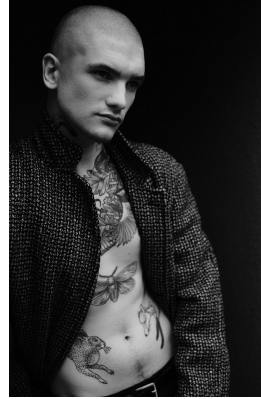

BOSS MODELS

JOHANNESBURG

BJORN HENDRIKZ

Height: 182cm Chest: 90cm Waist: 81cm Shoe: 10 UK Hair: Bald Eyes: Green/Brown