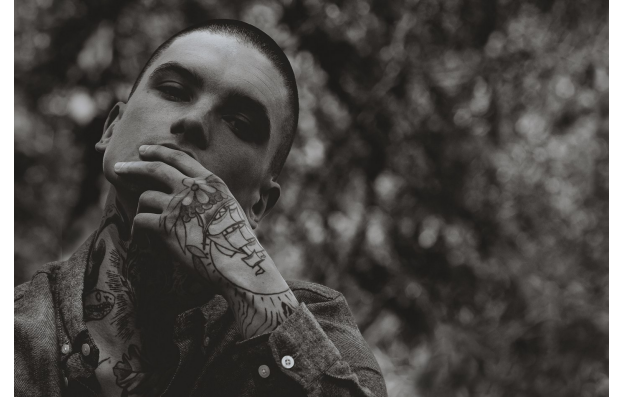

# BOSS MODELS

JOHANNESBURG

BJORN HENDRIKZ

Height: 182cm Chest: 90cm Waist: 81cm Shoe: 10 UK Hair: Bald Eyes: Green/Brown

# BOSS MODELS

JOHANNESBURG