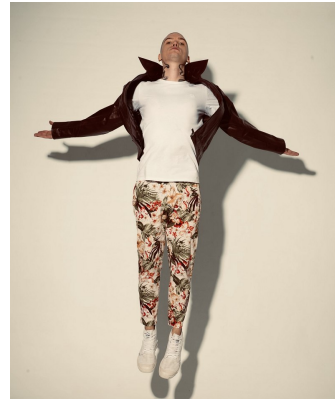

# BOSS MODELS

JOHANNESBURG

BJORN HENDRIKZ

Height: 182cm Chest: 90cm Waist: 81cm Shoe: 10 UK Hair: Bald Eyes: Green/Brown

# BOSS MODELS

JOHANNESBURG