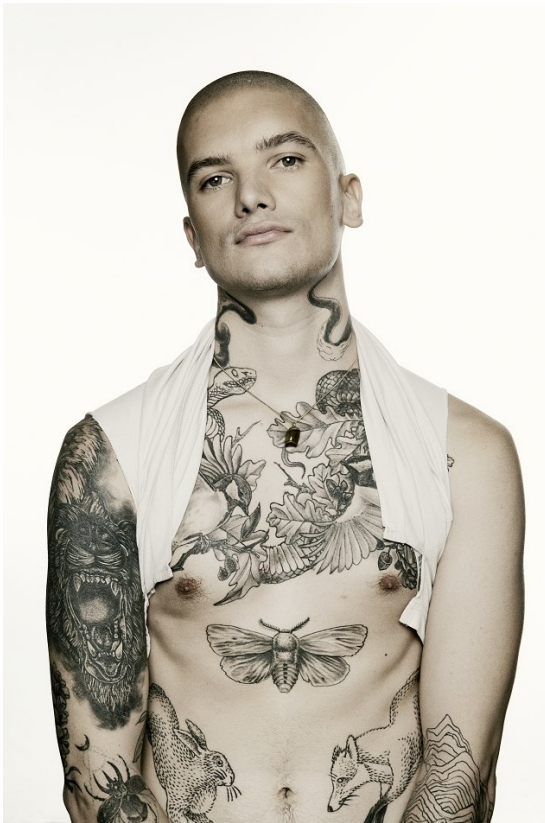

BOSS MODELS

JOHANNESBURG

BJORN HENDRIKZ

Height: 182cm Chest: 90cm Waist: 81cm Shoe: 10 UK Hair: Bald Eyes: Green/Brown

BOSS MODELS

JOHANNESBURG

BJORN HENDRIKZ

Height: 182cm Chest: 90cm Waist: 81cm Shoe: 10 UK Hair: Bald Eyes: Green/Brown