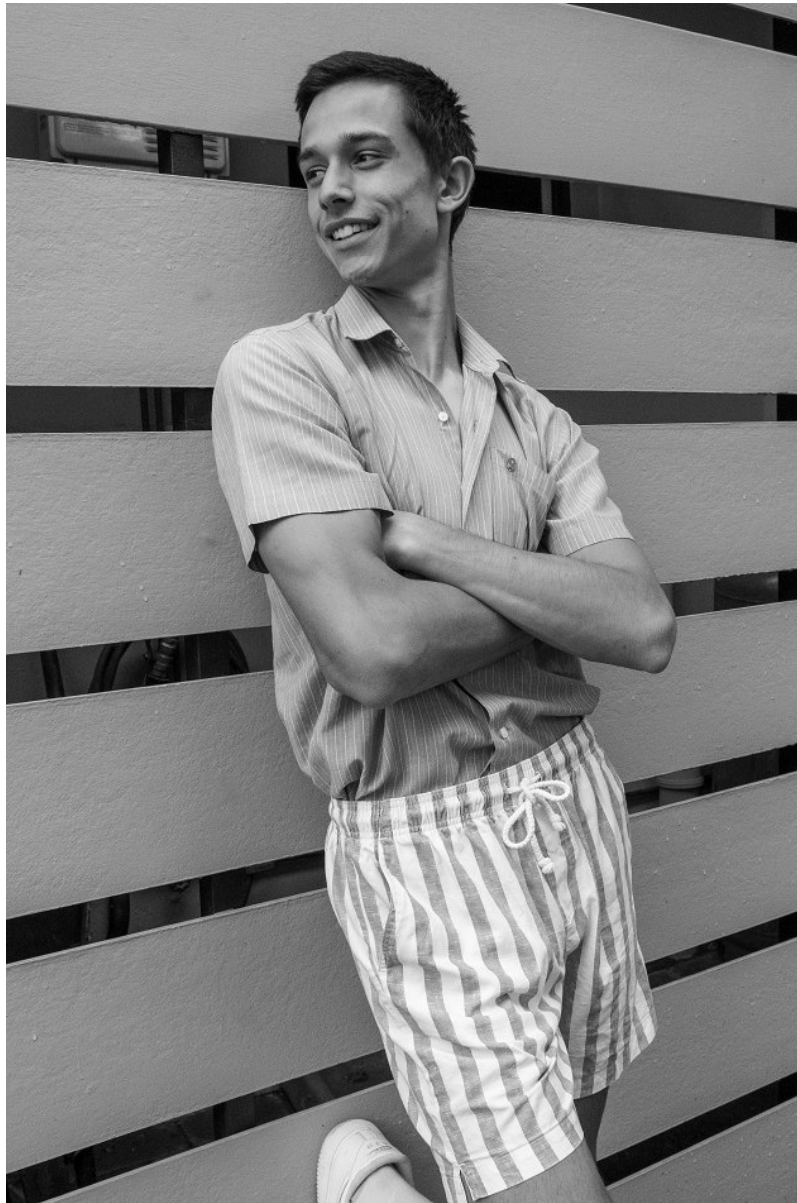

DAMIAN VAN NIEKERK

BOSS MODELS

JOHANNESBURG

DAMIAN VAN NIEKERK

Height: 193cm Chest: 95cm Waist: 79cm Shoe: 13 UK Hair: Black Eyes: Brown