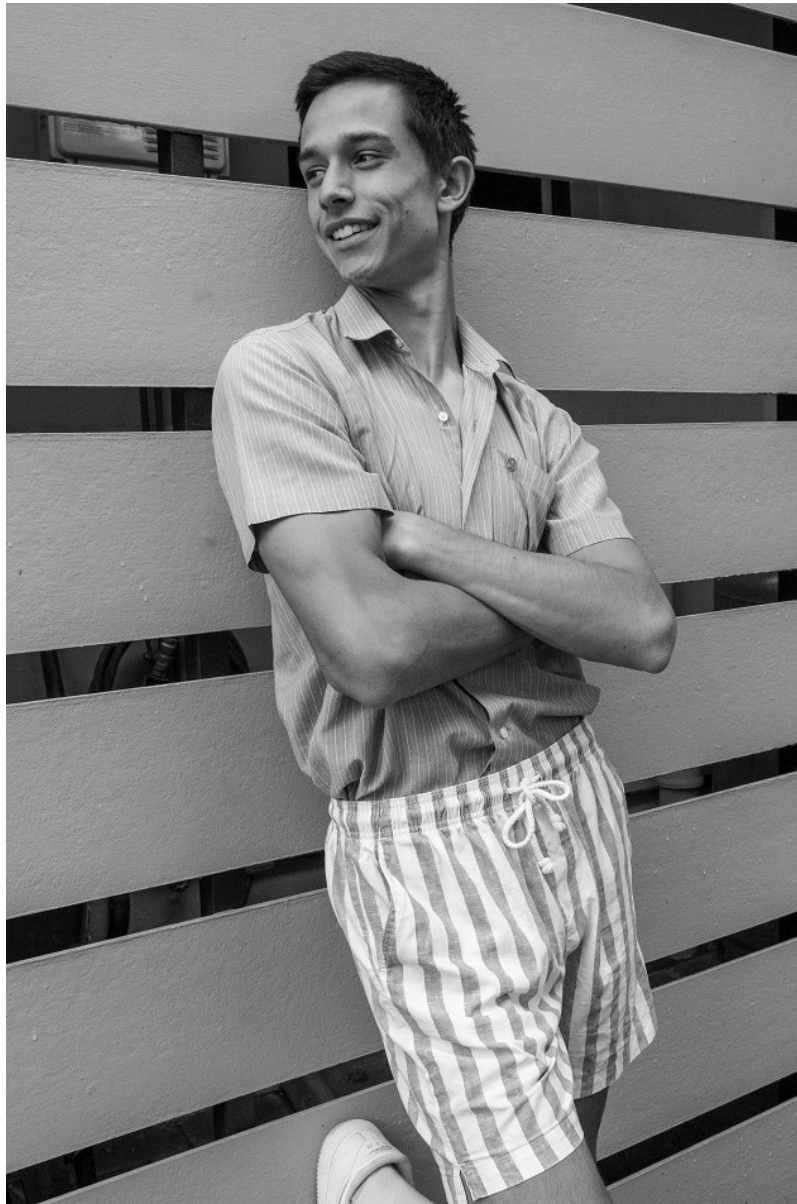

DAMIAN VAN NIEKERK

BOSS MODELS

JOHANNESBURG

DAMIAN VAN NIEKERK

Height: 193cm Chest: 95cm Waist: 79cm Shoe: 13 UK Hair: Black Eyes: Brown