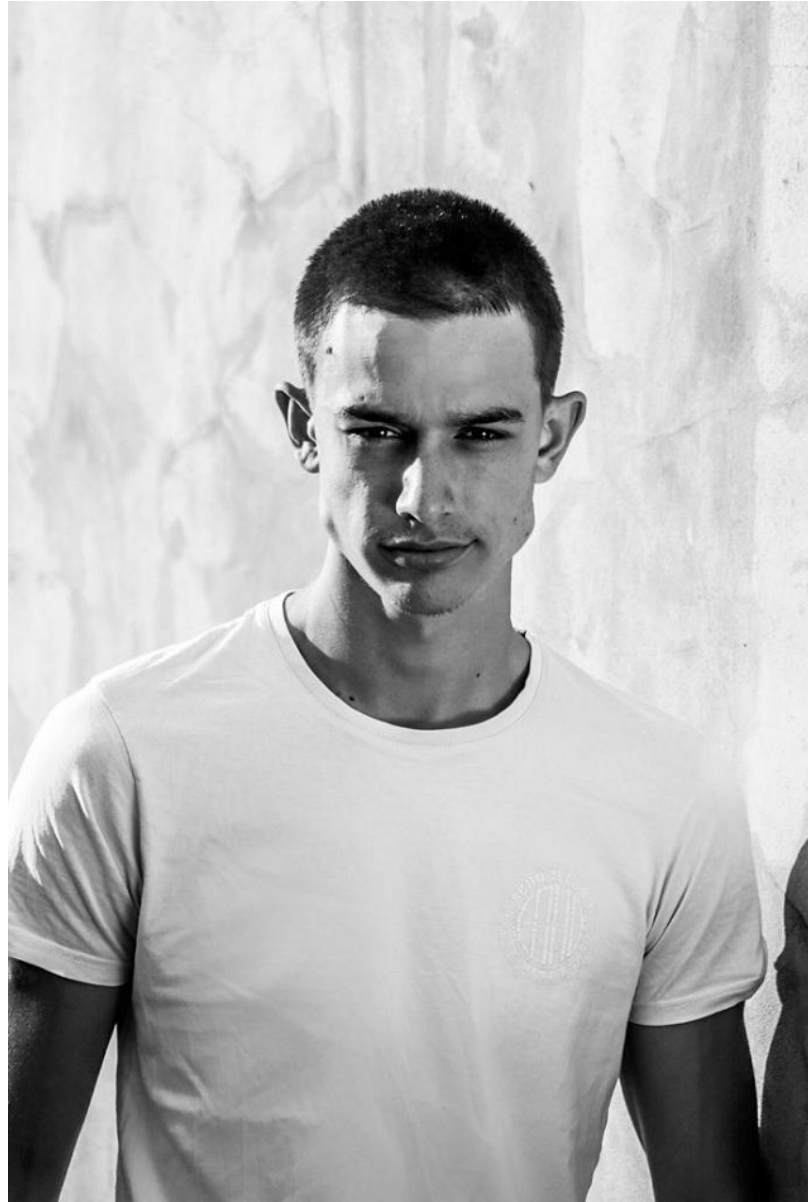

BOSS MODELS

JOHANNESBURG

DAMIAN VAN NIEKERK

Height: 193cm Chest: 95cm Waist: 79cm Shoe: 13 UK Hair: Black Eyes: Brown

BOSS MODELS

JOHANNESBURG

DAMIAN VAN NIEKERK

Height: 193cm Chest: 95cm Waist: 79cm Shoe: 13 UK Hair: Black Eyes: Brown