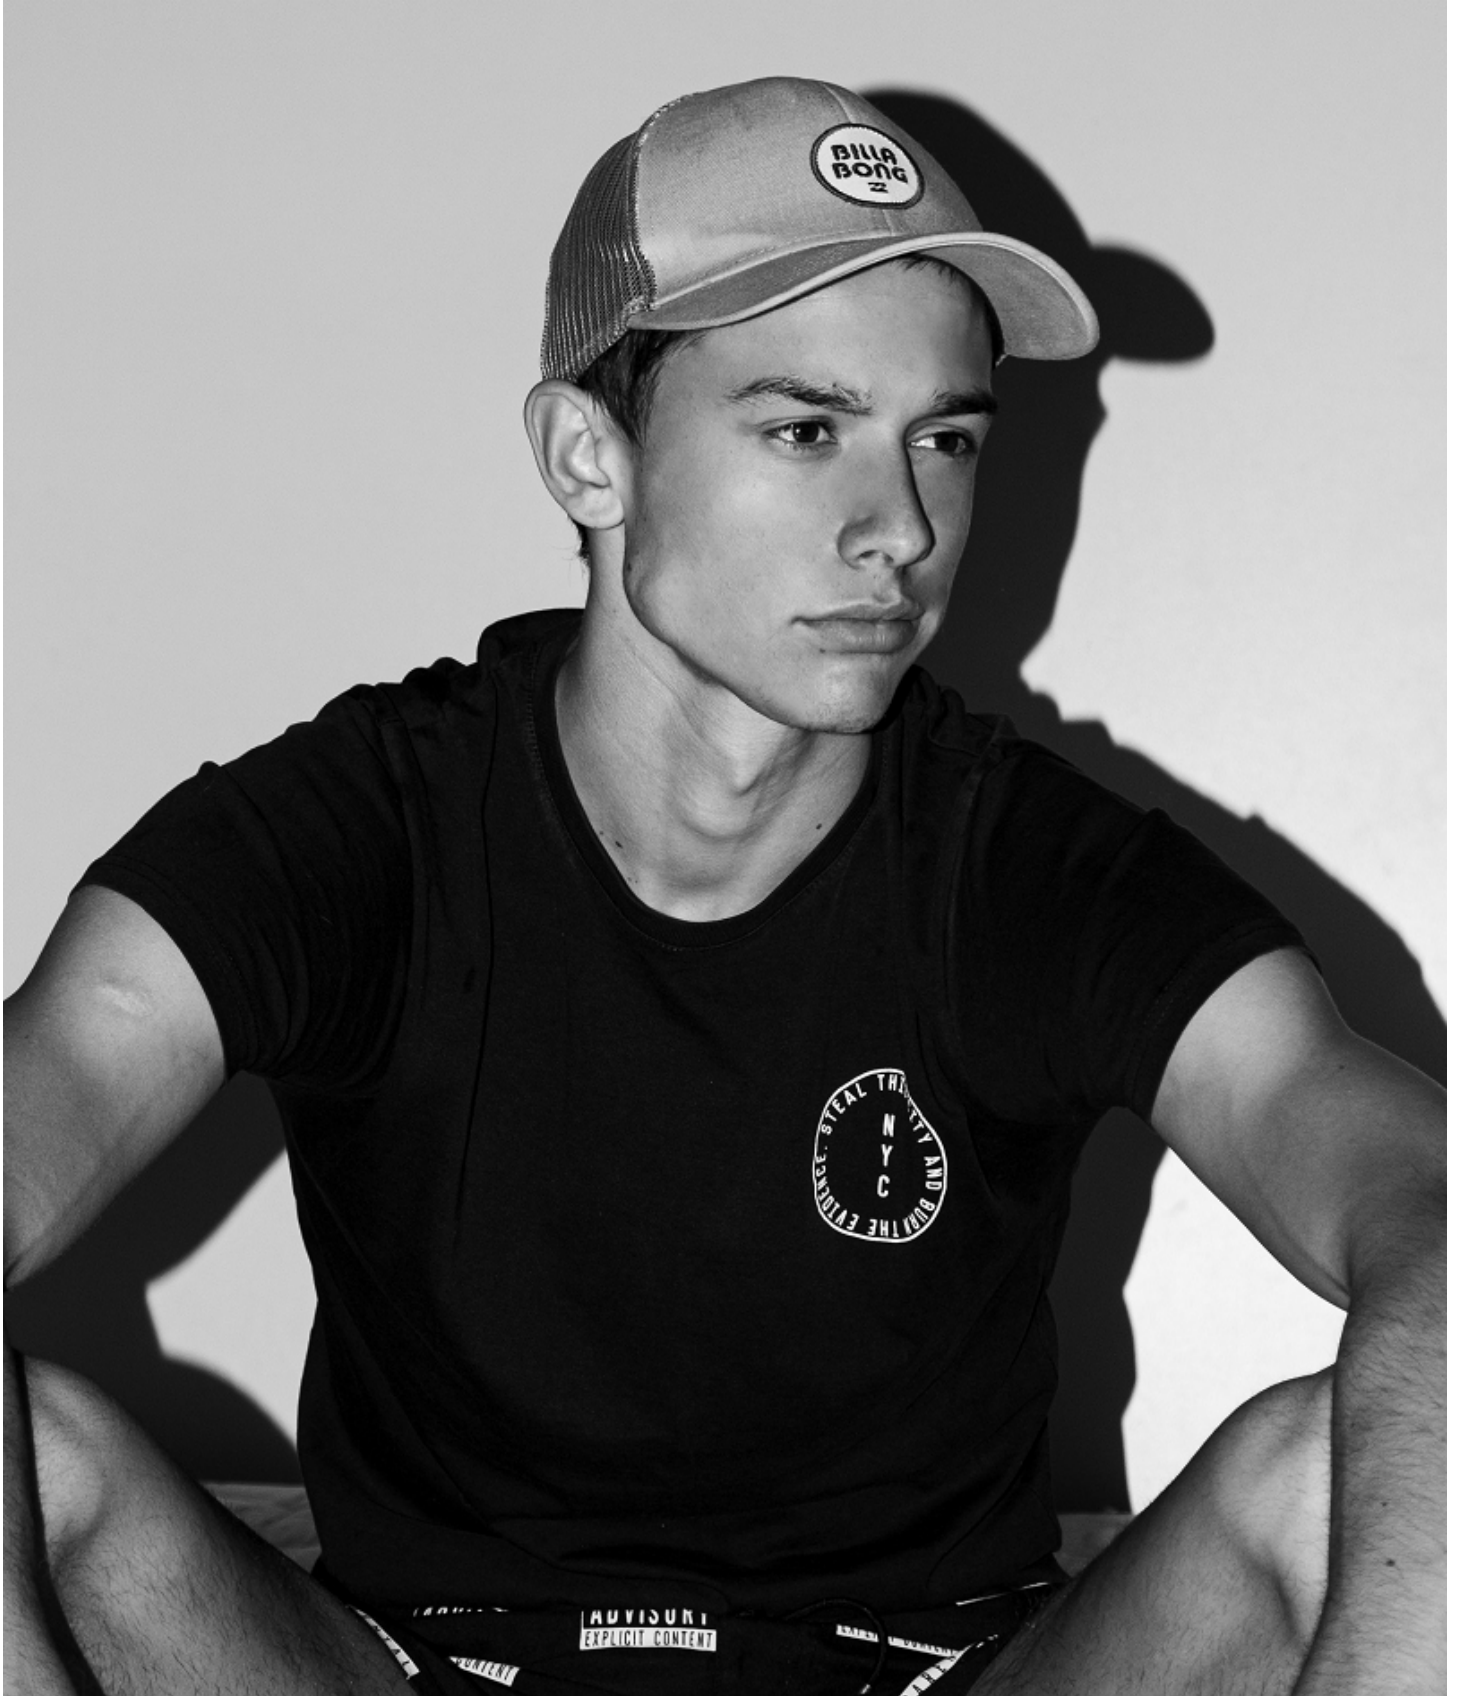

BOSS MODELS

JOHANNESBURG

DAMIAN VAN NIEKERK

Height: 193cm Chest: 95cm Waist: 79cm Shoe: 13 UK Hair: Black Eyes: Brown

BOSS MODELS

JOHANNESBURG

DAMIAN VAN NIEKERK

Height: 193cm Chest: 95cm Waist: 79cm Shoe: 13 UK Hair: Black Eyes: Brown