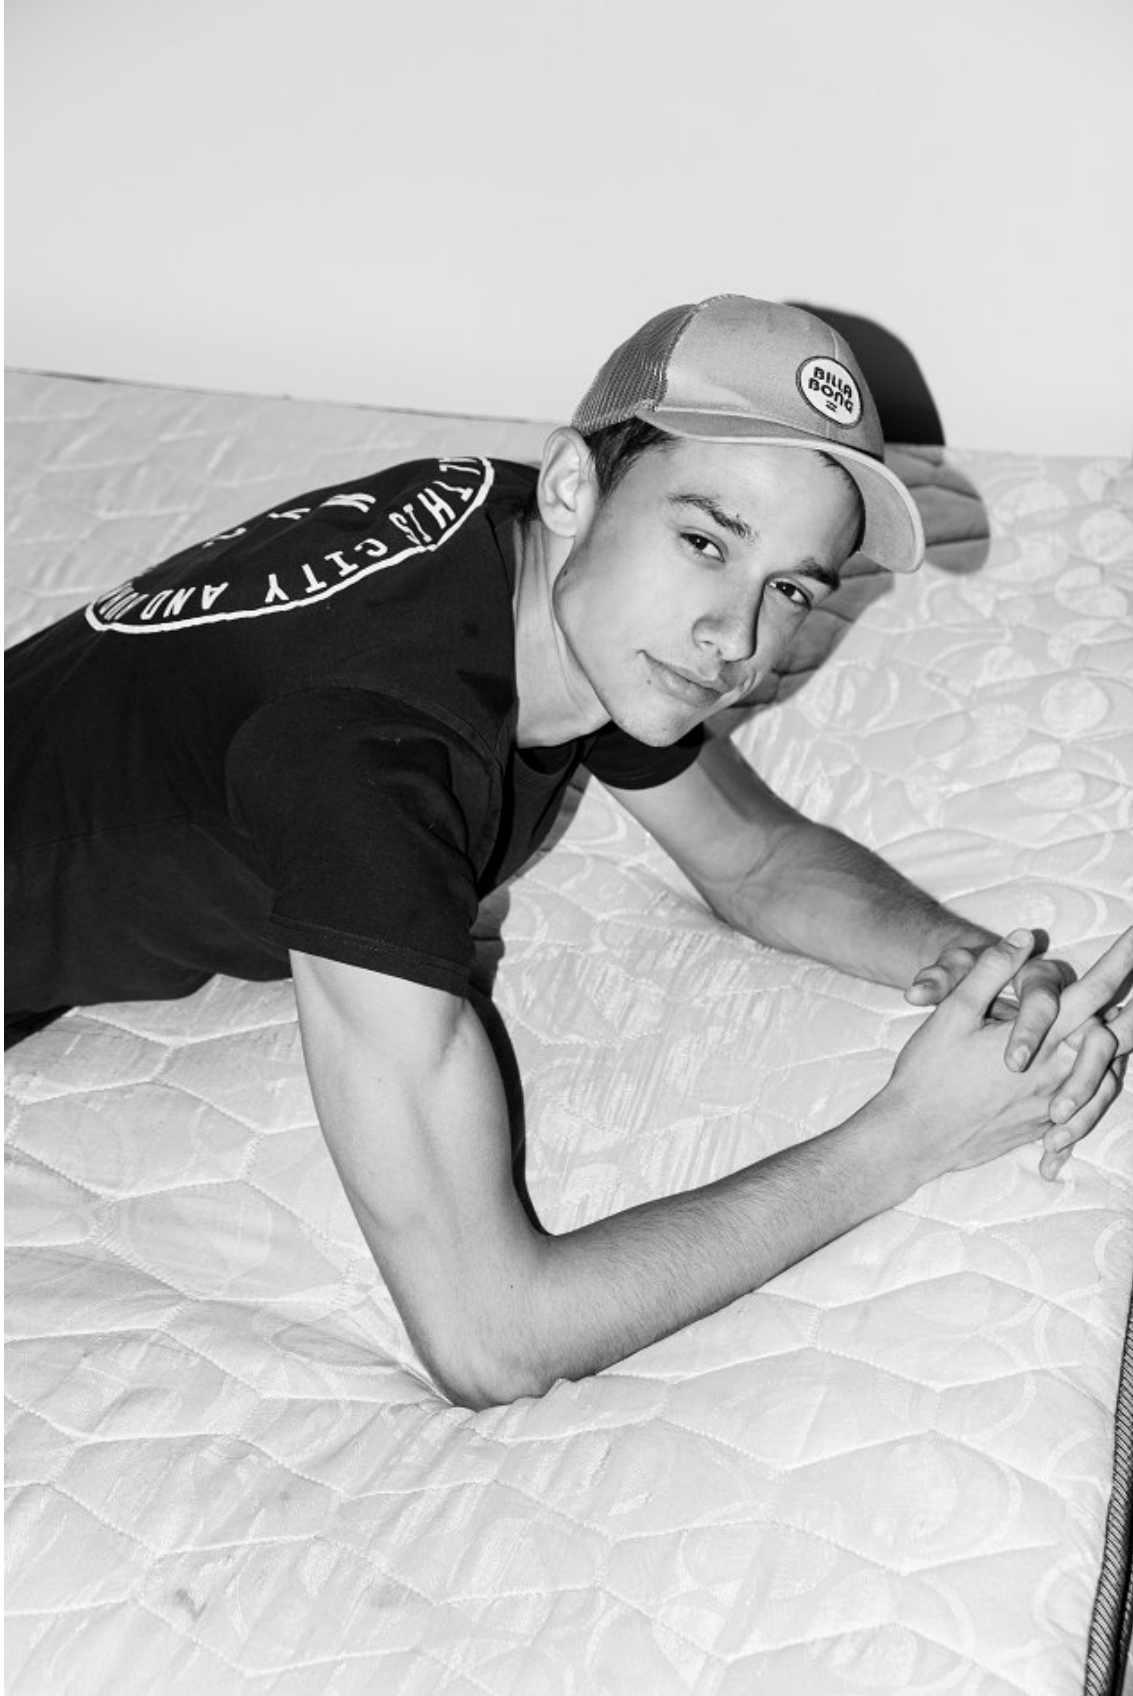

BOSS MODELS

JOHANNESBURG

DAMIAN VAN NIEKERK

Height: 193cm Chest: 95cm Waist: 79cm Shoe: 13 UK Hair: Black Eyes: Brown

BOSS MODELS

JOHANNESBURG

DAMIAN VAN NIEKERK

Height: 193cm Chest: 95cm Waist: 79cm Shoe: 13 UK Hair: Black Eyes: Brown

BOSS MODELS

JOHANNESBURG

DAMIAN VAN NIEKERK

Height: 193cm Chest: 95cm Waist: 79cm Shoe: 13 UK Hair: Black Eyes: Brown