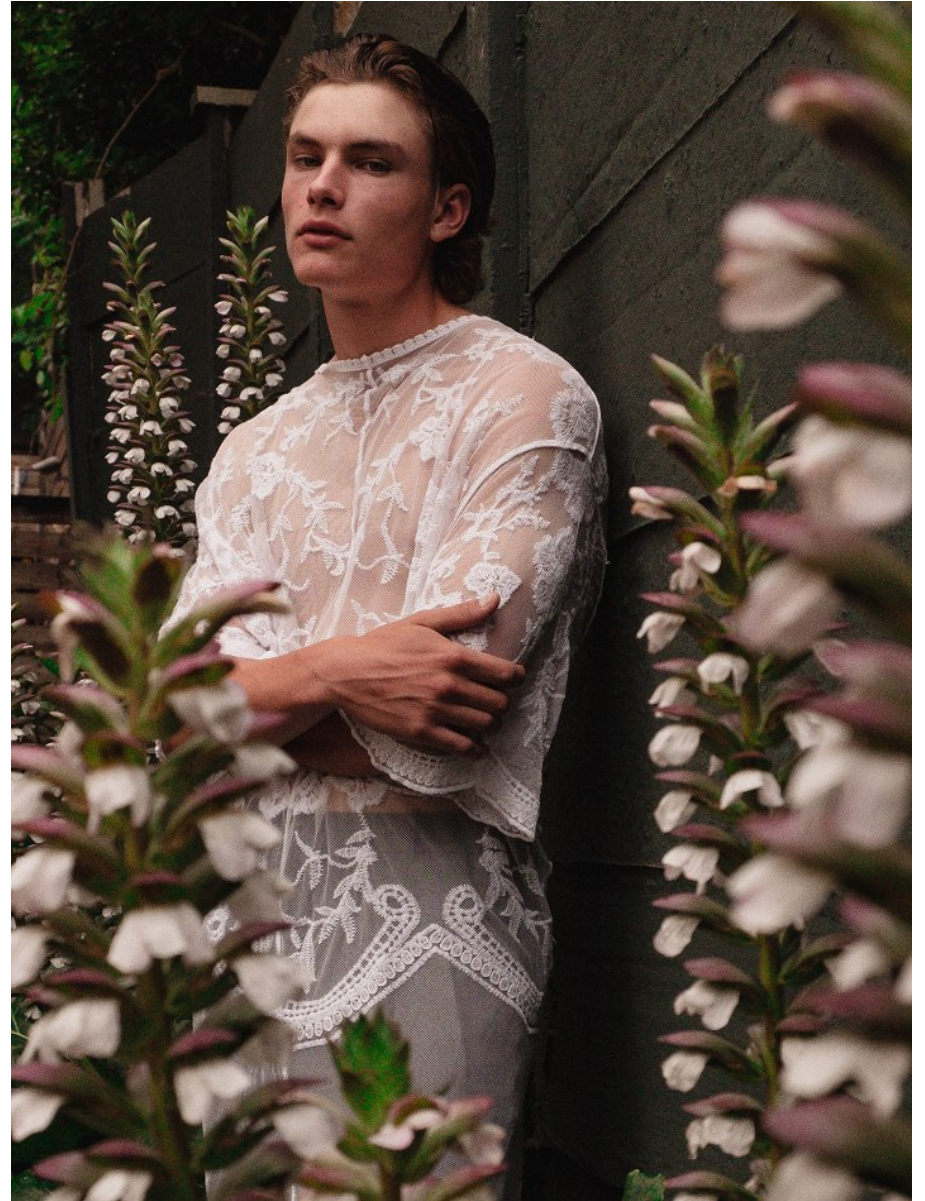

BOSS MODELS

JOHANNESBURG

JC SCHUTTE

Height: 184cm Chest: 91cm Waist: 80cm Shoe: 12 UK Hair: Brown Eyes: Blue/Green