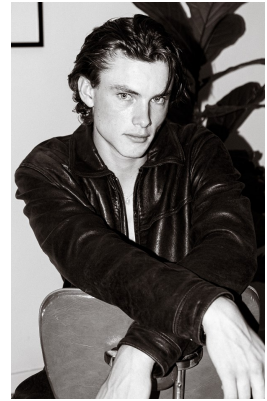

BOSS MODELS

JOHANNESBURG

JC SCHUTTE

Height: 184cm Chest: 91cm Waist: 80cm Shoe: 12 UK Hair: Brown Eyes: Blue/Green