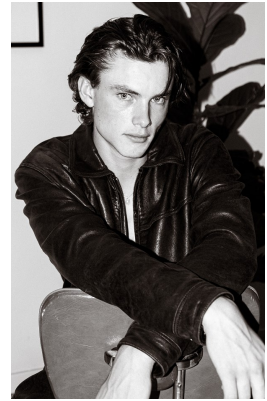

# BOSS MODELS

JOHANNESBURG

## JC SCHUTTE

Height: 184cm Chest: 91cm Waist: 80cm Shoe: 12 UK Hair: Brown Eyes: Blue/Green