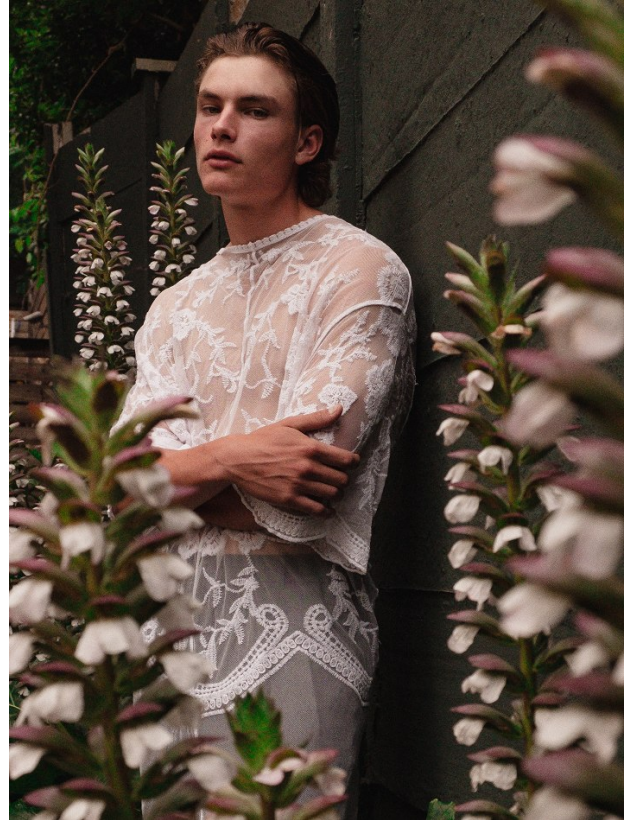

BOSS MODELS

JOHANNESBURG

JC SCHUTTE

Height: 184cm Chest: 91cm Waist: 80cm Shoe: 12 UK Hair: Brown Eyes: Blue/Green