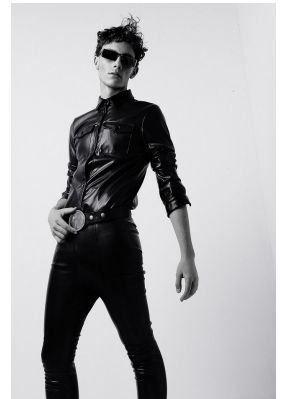

# BOSS MODELS

JOHANNESBURG

## JOSH DEUTSCHMANN

Height: 190cm Chest: 96cm Waist: 88cm Shoe: 12 UK Hair: Light Brown Eyes: Blue/Green