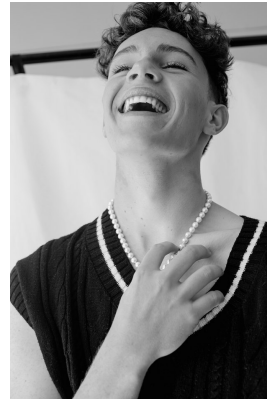

BOSS MODELS

JOHANNESBURG

JOSH DEUTSCHMANN

Height: 190cm Chest: 96cm Waist: 88cm Shoe: 12 UK Hair: Light Brown Eyes: Blue/Green