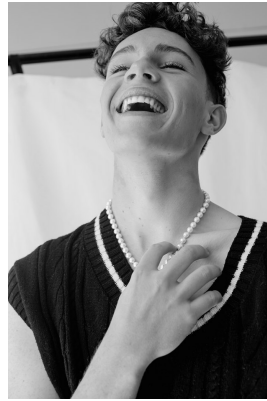

BOSS MODELS

JOHANNESBURG

JOSH DEUTSCHMANN

Height: 190cm Chest: 96cm Waist: 84cm Shoe: 12 UK Hair: Light Brown Eyes: Blue/Green