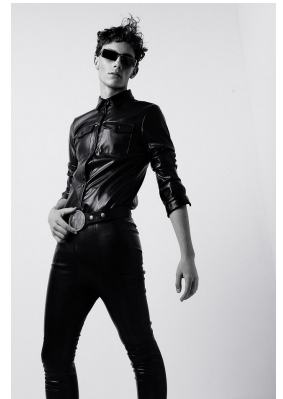

BOSS MODELS

JOHANNESBURG

JOSH DEUTSCHMANN

Height: 190cm Chest: 96cm Waist: 84cm Shoe: 12 UK Hair: Light Brown Eyes: Blue/Green

BOSS MODELS

JOHANNESBURG

JOSH DEUTSCHMANN

Height: 190cm Chest: 96cm Waist: 84cm Shoe: 12 UK Hair: Light Brown Eyes: Blue/Green