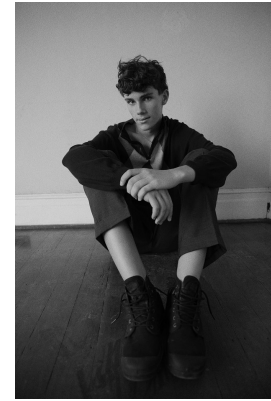

# BOSS MODELS

JOHANNESBURG

## JOSH DEUTSCHMANN

Height: 190cm Chest: 96cm Waist: 88cm Shoe: 12 UK Hair: Light Brown Eyes: Blue/Green