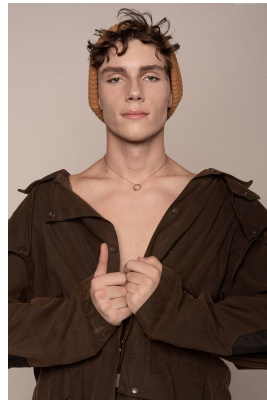

BOSS MODELS

JOHANNESBURG

JOSH DEUTSCHMANN

Height: 190cm Chest: 96cm Waist: 88cm Shoe: 12 UK Hair: Light Brown Eyes: Blue/Green

BOSS MODELS

JOHANNESBURG

JOSH DEUTSCHMANN

Height: 190cm Chest: 96cm Waist: 88cm Shoe: 12 UK Hair: Light Brown Eyes: Blue/Green