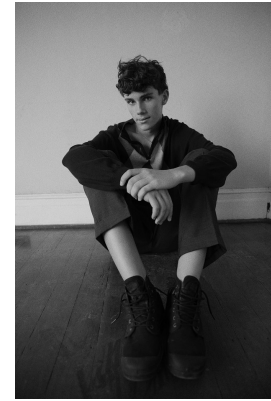

BOSS MODELS

JOHANNESBURG

JOSH DEUTSCHMANN

Height: 190cm Chest: 96cm Waist: 88cm Shoe: 12 UK Hair: Light Brown Eyes: Blue/Green

BOSS MODELS

JOHANNESBURG

JOSH DEUTSCHMANN

Height: 190cm Chest: 96cm Waist: 88cm Shoe: 12 UK Hair: Light Brown Eyes: Blue/Green