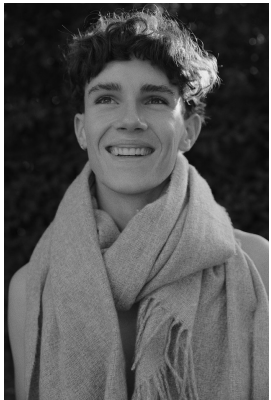

BOSS MODELS

JOHANNESBURG

JOSH DEUTSCHMANN

Height: 190cm Chest: 96cm Waist: 84cm Shoe: 12 UK Hair: Light Brown Eyes: Blue/Green