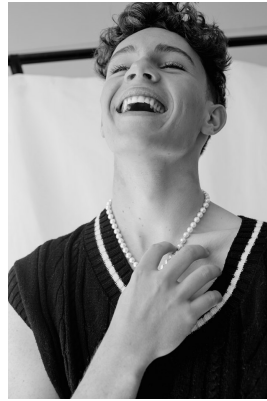

BOSS MODELS

JOHANNESBURG

JOSH DEUTSCHMANN

Height: 190cm Chest: 96cm Waist: 88cm Shoe: 12 UK Hair: Light Brown Eyes: Blue/Green

BOSS MODELS

JOHANNESBURG

JOSH DEUTSCHMANN

Height: 190cm Chest: 96cm Waist: 88cm Shoe: 12 UK Hair: Light Brown Eyes: Blue/Green