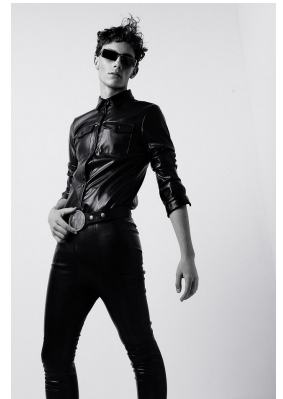

BOSS MODELS

JOHANNESBURG

JOSH DEUTSCHMANN

Height: 190cm Chest: 96cm Waist: 88cm Shoe: 12 UK Hair: Light Brown Eyes: Blue/Green

BOSS MODELS

JOHANNESBURG

JOSH DEUTSCHMANN

Height: 190cm Chest: 96cm Waist: 88cm Shoe: 12 UK Hair: Light Brown Eyes: Blue/Green