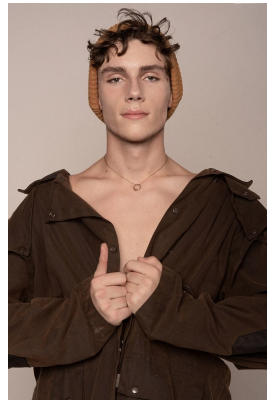

# BOSS MODELS

JOHANNESBURG

## JOSH DEUTSCHMANN

Height: 190cm Chest: 96cm Waist: 84cm Shoe: 12 UK Hair: Light Brown Eyes: Blue/Green