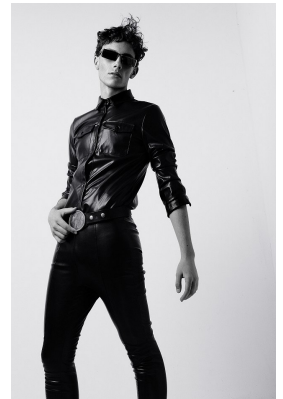

# BOSS MODELS

JOHANNESBURG

## JOSH DEUTSCHMANN

Height: 190cm Chest: 96cm Waist: 84cm Shoe: 12 UK Hair: Light Brown Eyes: Blue/Green