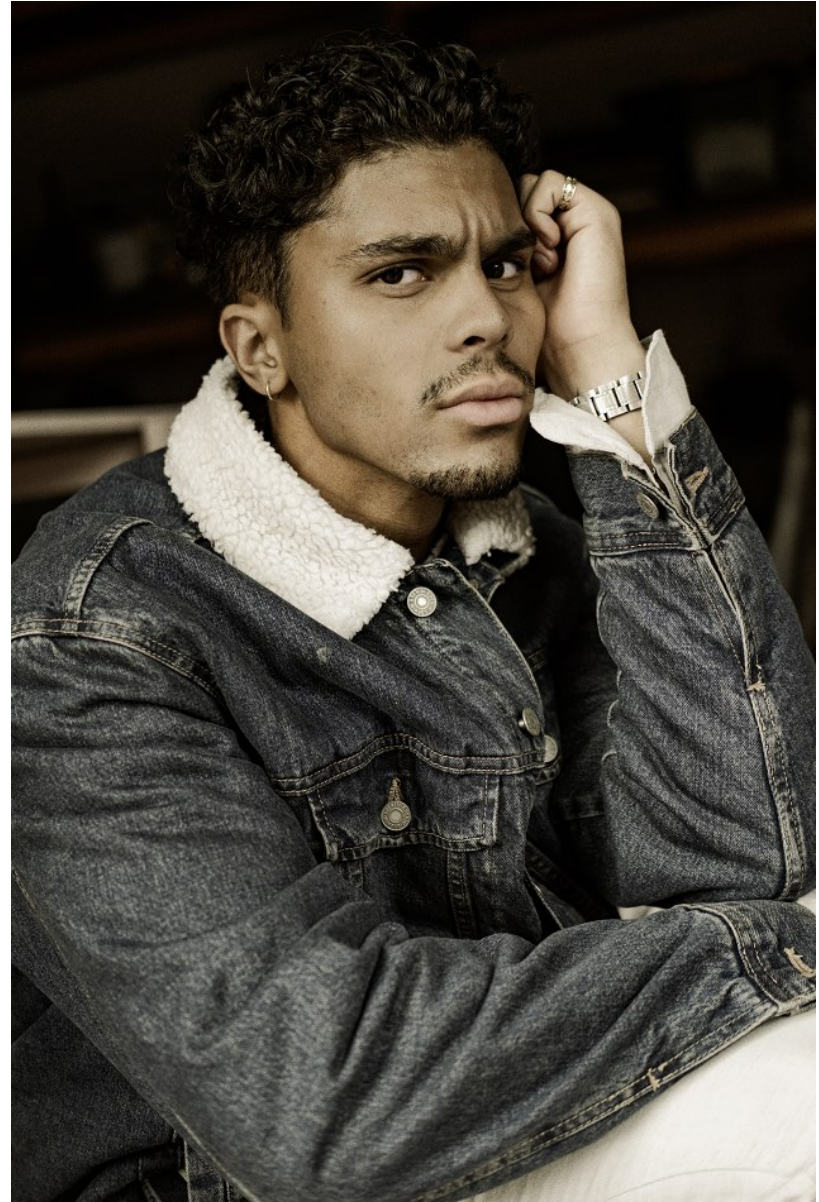

BOSS MODELS

JOHANNESBURG

JOSH JOOSTE

Height: 182cm Chest: 100cm Waist: 84cm Shoe: 10 UK Hair: Black Eyes: Brown

BOSS MODELS

JOHANNESBURG

JOSH JOOSTE

Height: 182cm Chest: 100cm Waist: 84cm Shoe: 10 UK Hair: Black Eyes: Brown