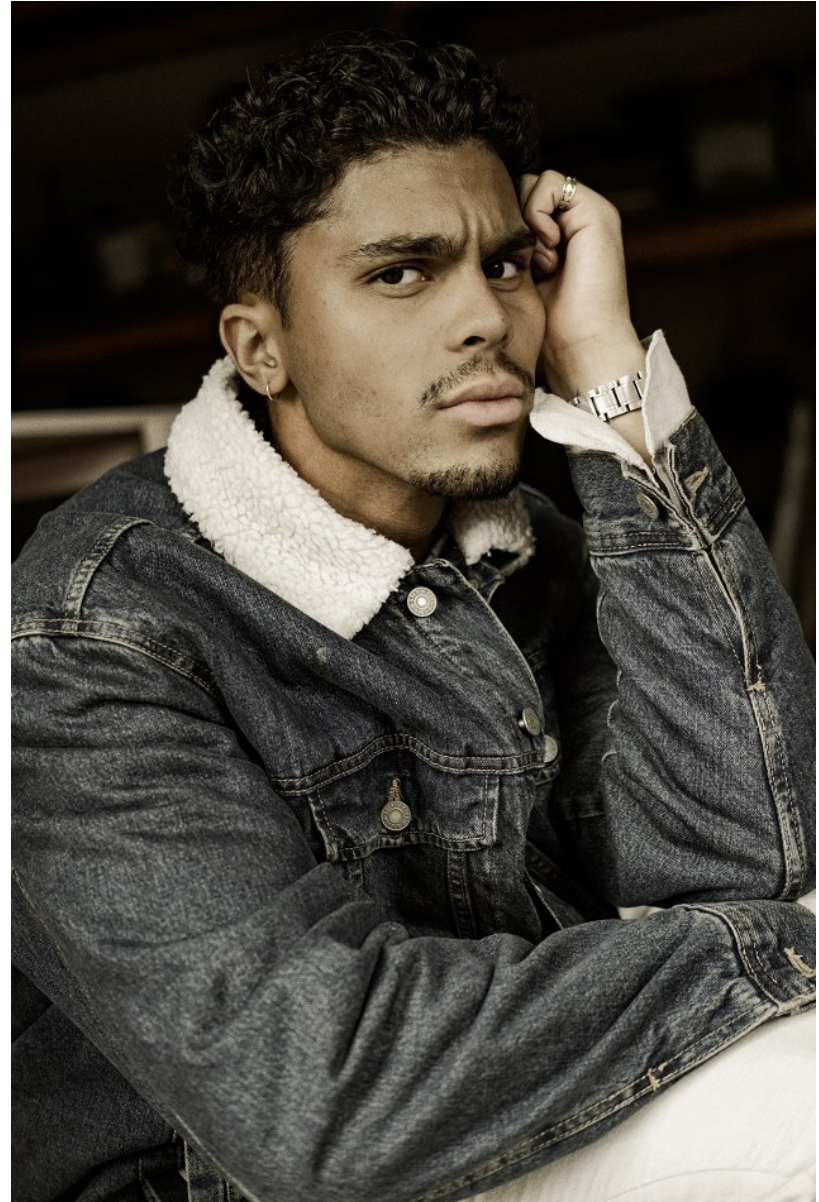

BOSS MODELS

JOHANNESBURG

JOSH JOOSTE

Height: 182cm Chest: 100cm Waist: 84cm Shoe: 10 UK Hair: Black Eyes: Brown